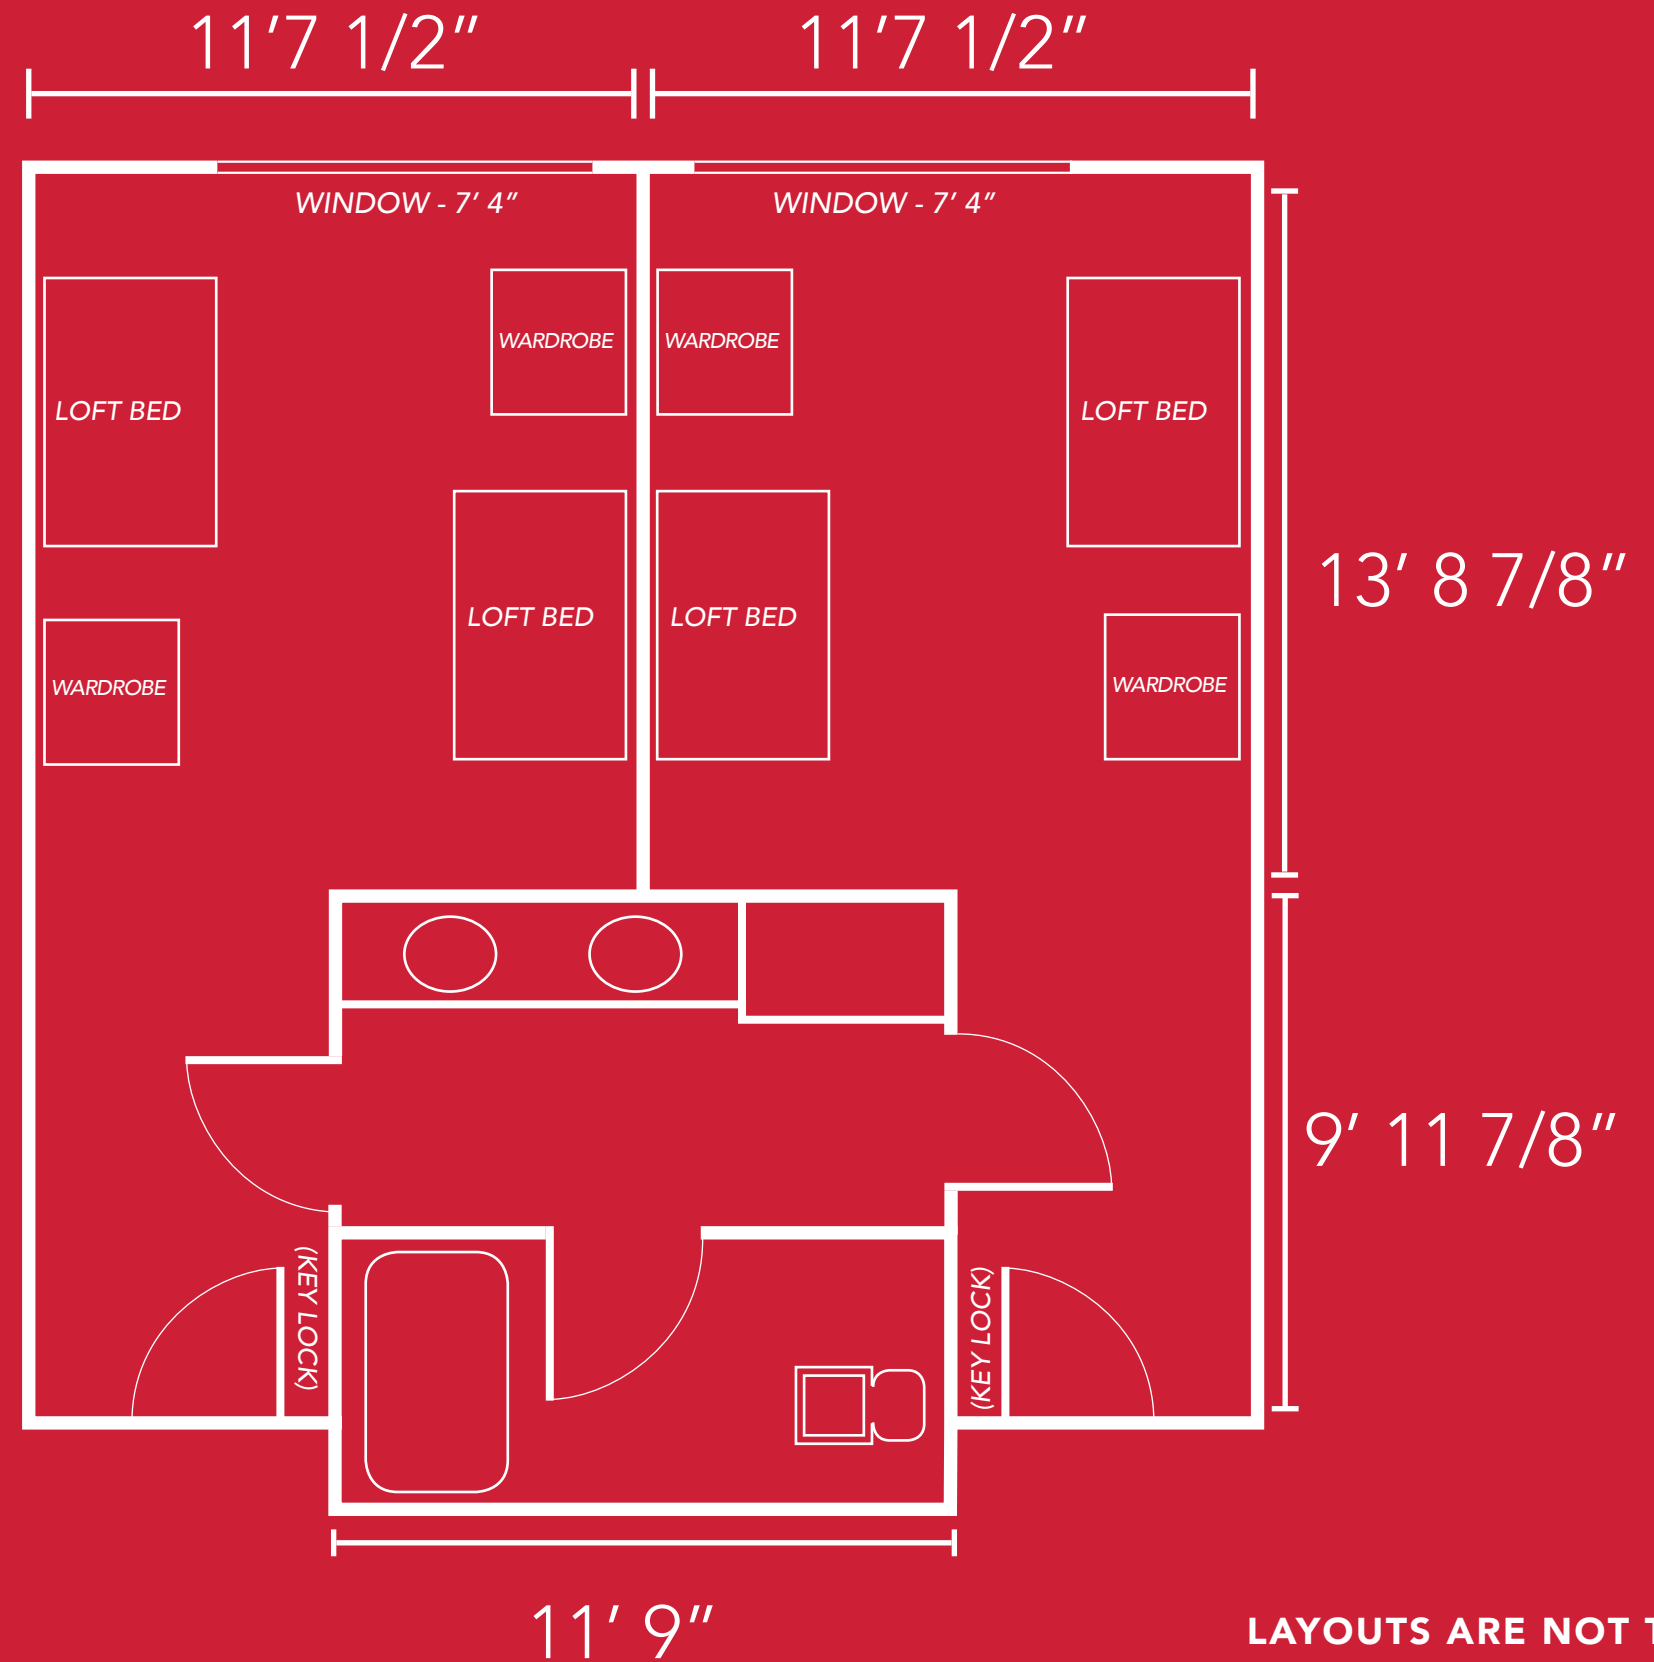

NORTH HALL

DOUBLE ROOM (4 PERSON SUITE)

EVERY ROOM INCLUDES
THE FOLLOWING ITEMS

TWO SETS OF LOFT BEDS
COMPLETE WITH DRESSER,
DESK, AND MATTRESS

TWO WARDROBES

TWO CHAIRS

LAYOUTS ARE NOT TO SCALE