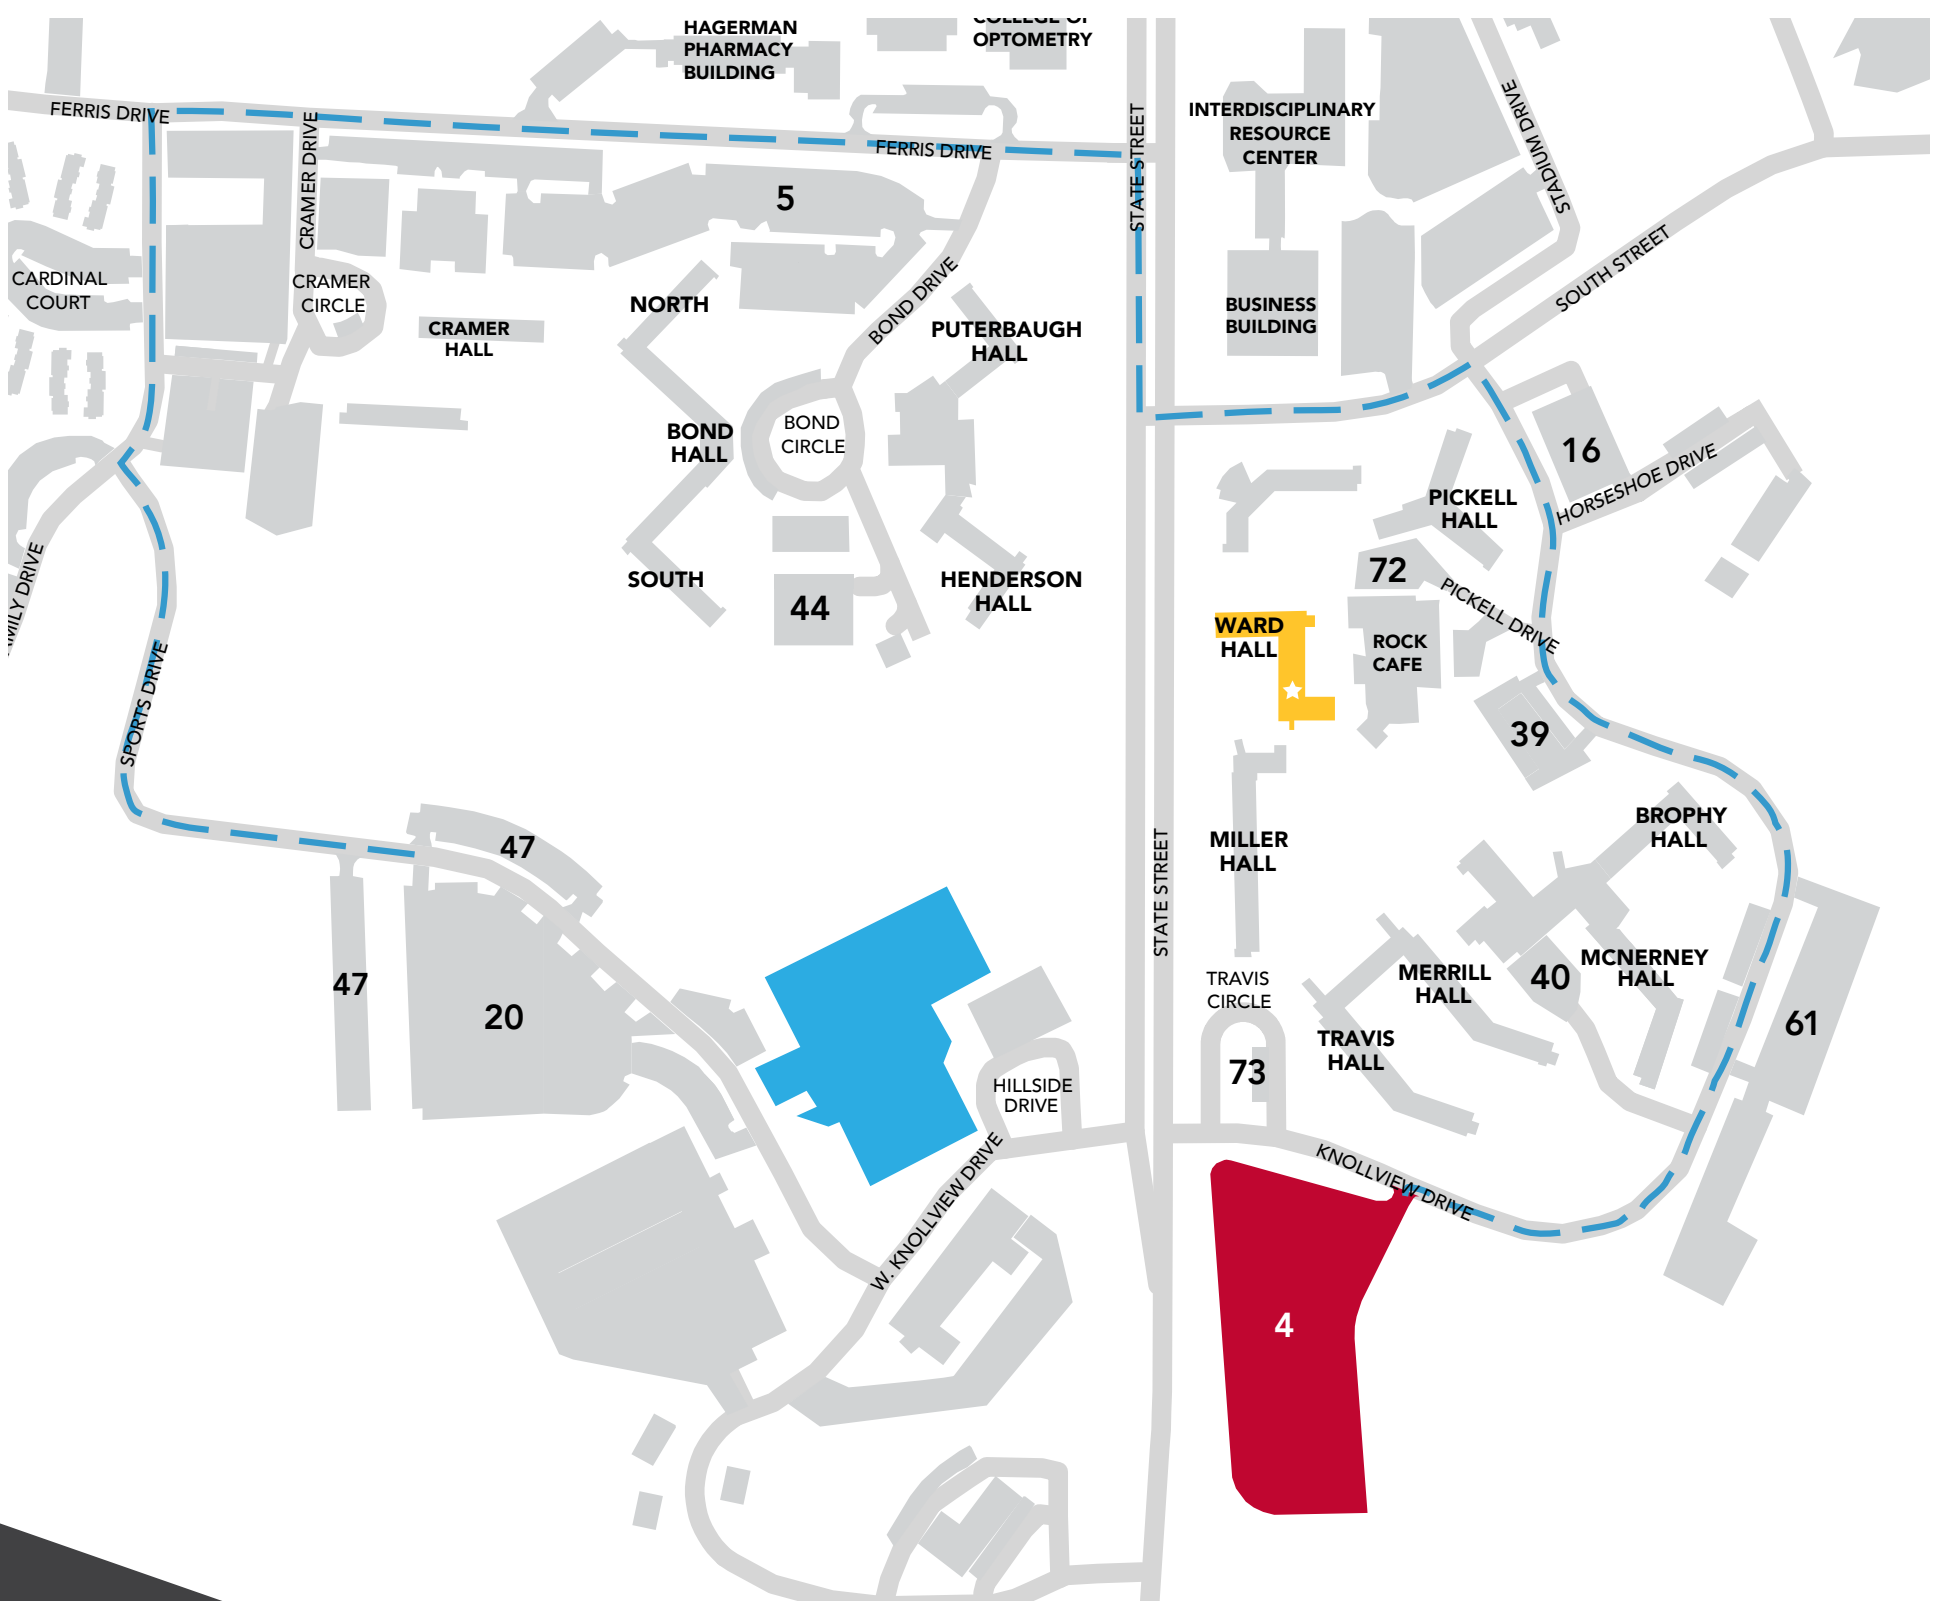

## MOVE IN DAY DIRECTIONS

# WARD HALL

Directions to Hall: [1413 S State St, Big Rapids, MI 49307](https://www.google.com/maps/place/1413+S+State+St,+Big+Rapids,+MI+49307)

- Turn left out of Lot 20 onto Sports Drive
- Head West on Sports Drive
- Turn right onto Family Drive
- Turn right onto Ferris Drive
- Turn right onto State Street
- Turn Left onto South Street
- Turn right onto Knollview Drive
- Lot 4 will be located on your left