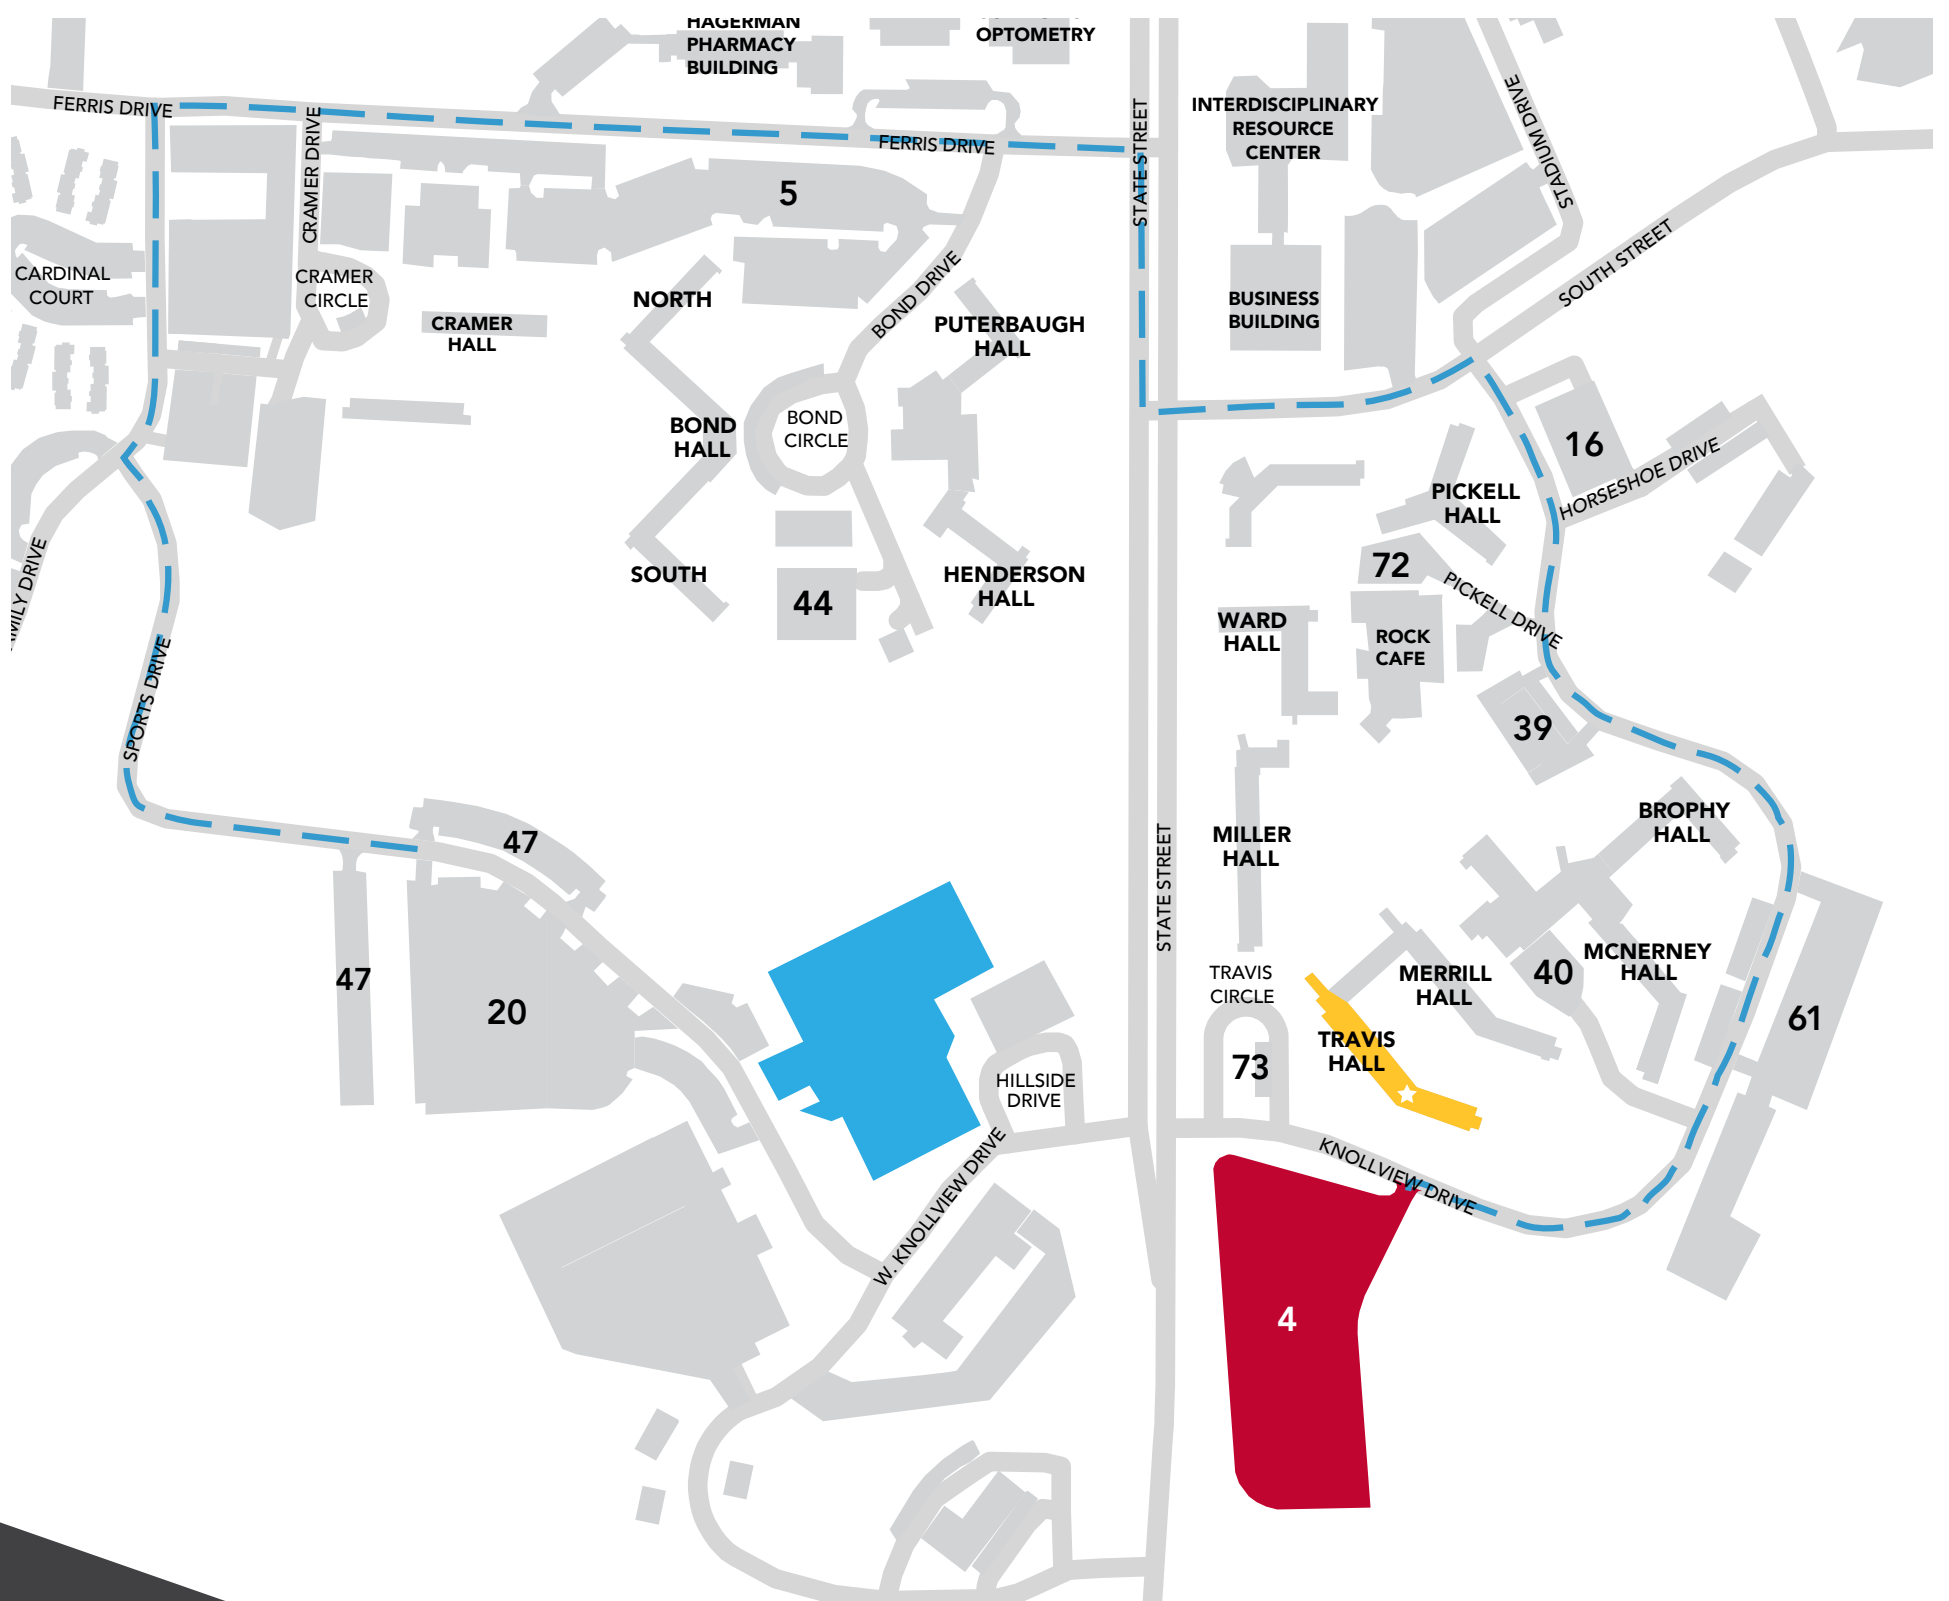

MOVE IN DAY DIRECTIONS

TRAVIS HALL

Directions to Hall: [1524 Knollview Dr, Big Rapids, MI 49307](#)

- Turn left out of Lot 20 onto Sports Drive
- Head West on Sports Drive
- Turn right onto Family Drive
- Turn right onto Ferris Drive
- Turn right onto State Street
- Turn Left onto South Street
- Turn right onto Knollview Drive
- Lot 4 will be located on your left

- Sports Complex
- Parking Lot
- ★ Residence Hall
- - - Instructions

(231) 591-6801
TRAVIS HALL

(231) 591-3745
HOUSING OFFICE

FERRIS.EDU/HOUSING

FERRISHOUSING