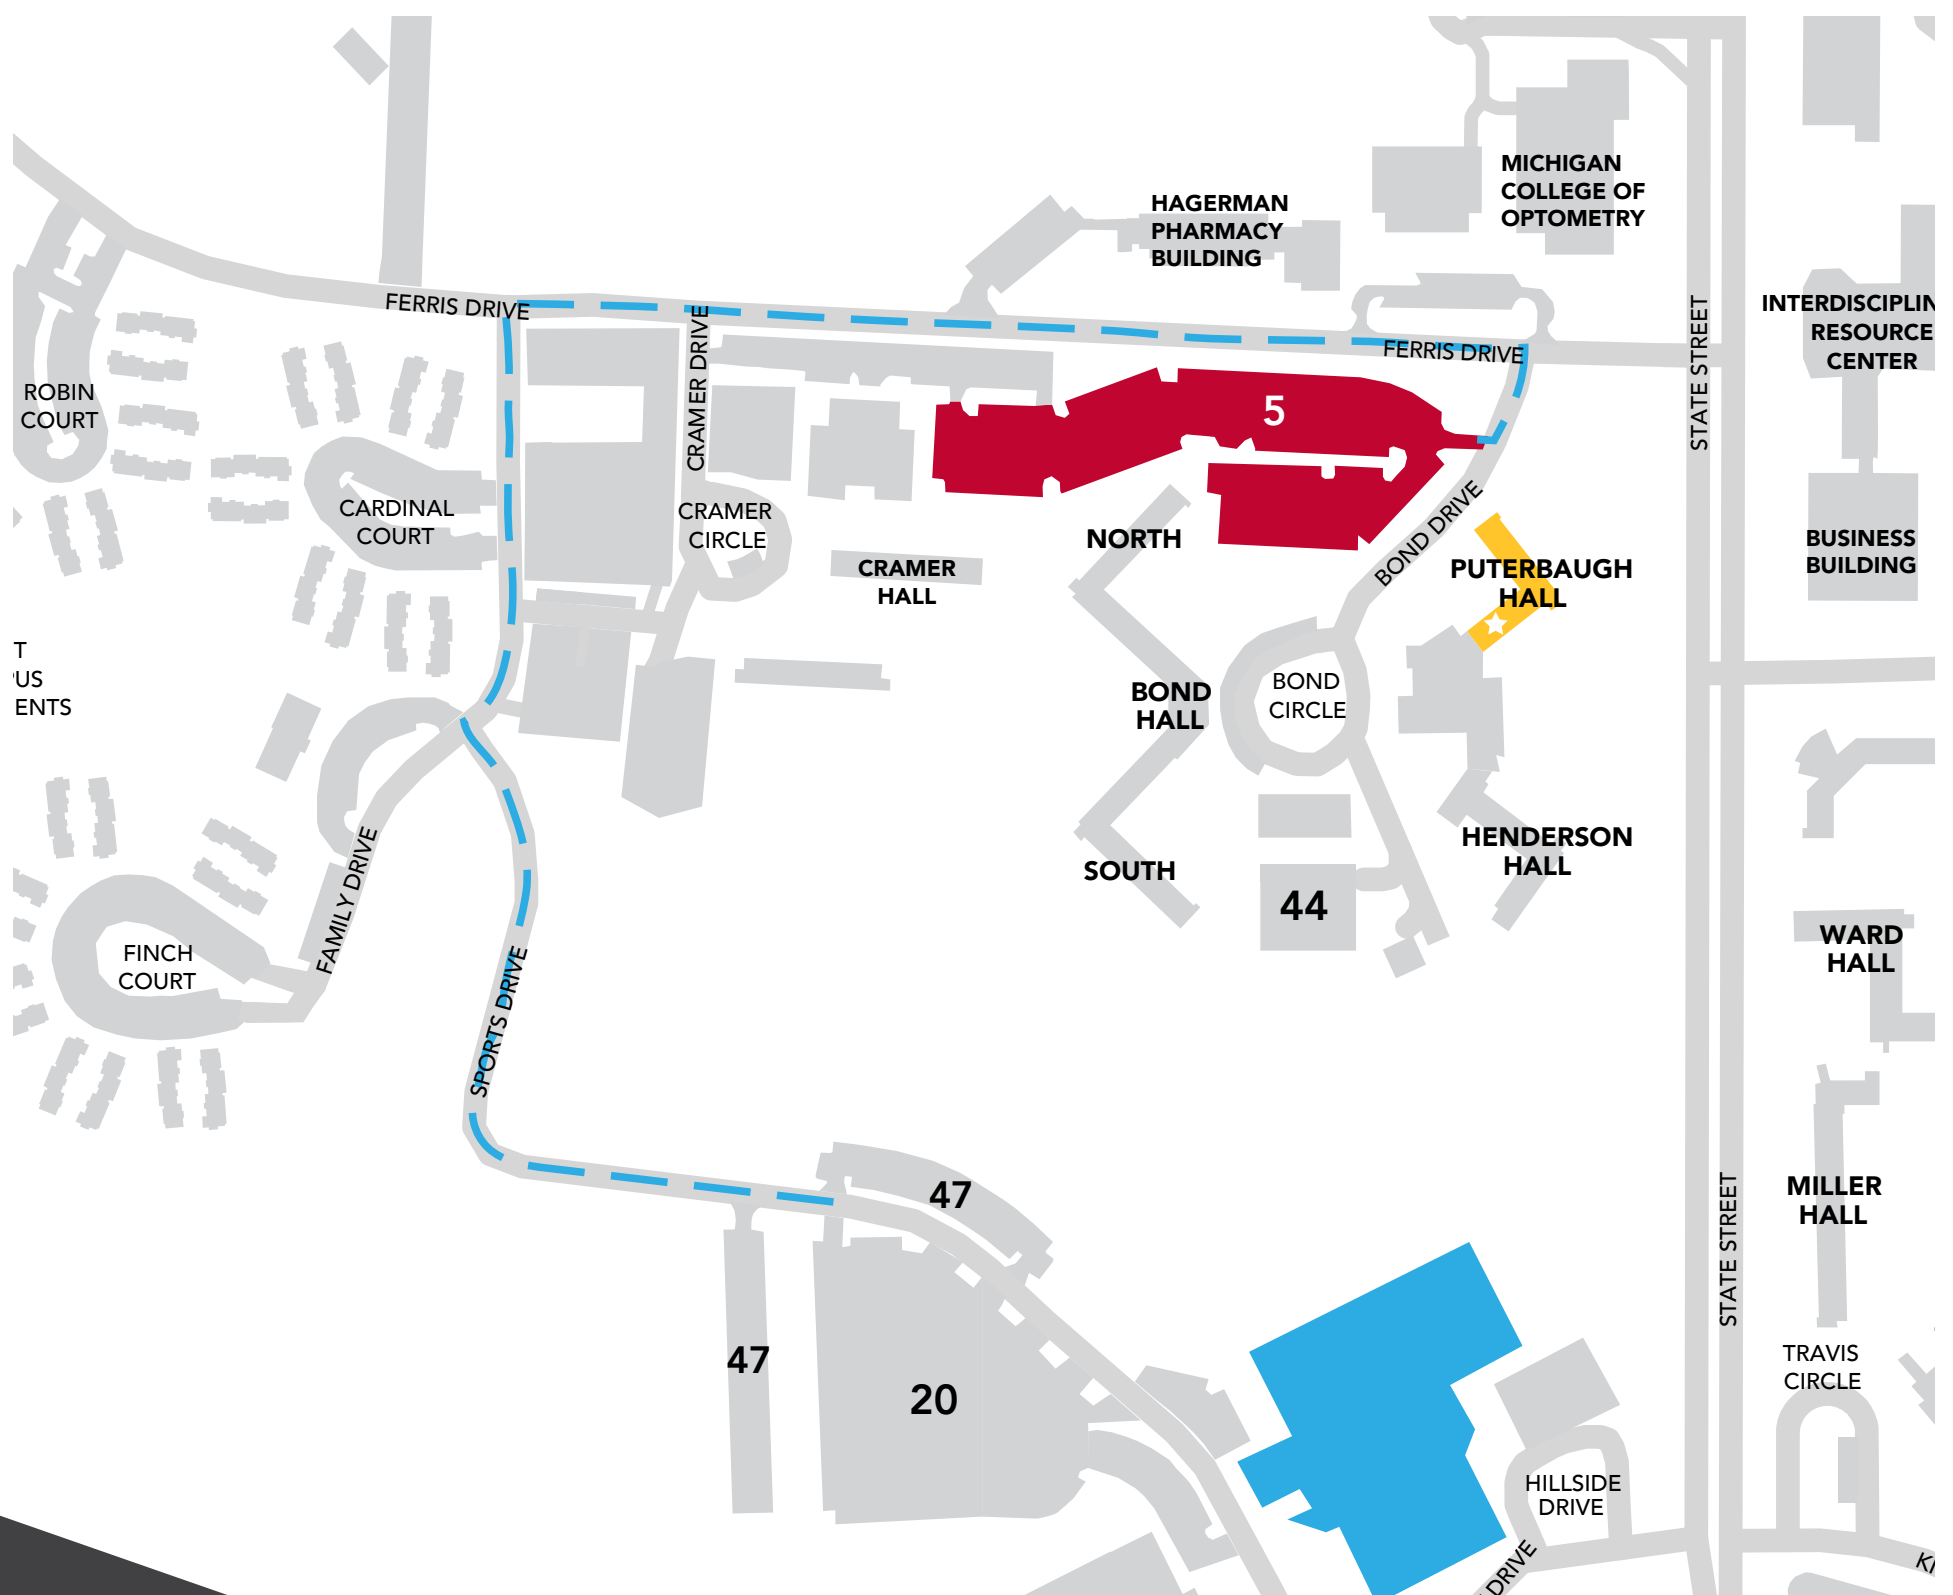

MOVE IN DAY DIRECTIONS

PUTERBAUGH HALL

Directions to Hall: [1312 S State St, Big Rapids, MI 49307](#)

- Turn left out of Lot 20 onto Sports Drive
- Head West on Sports Drive
- Turn right onto Family Drive
- Turn right onto Ferris Drive
- Turn right onto Bond Drive
- Lot 5 will be located on your right