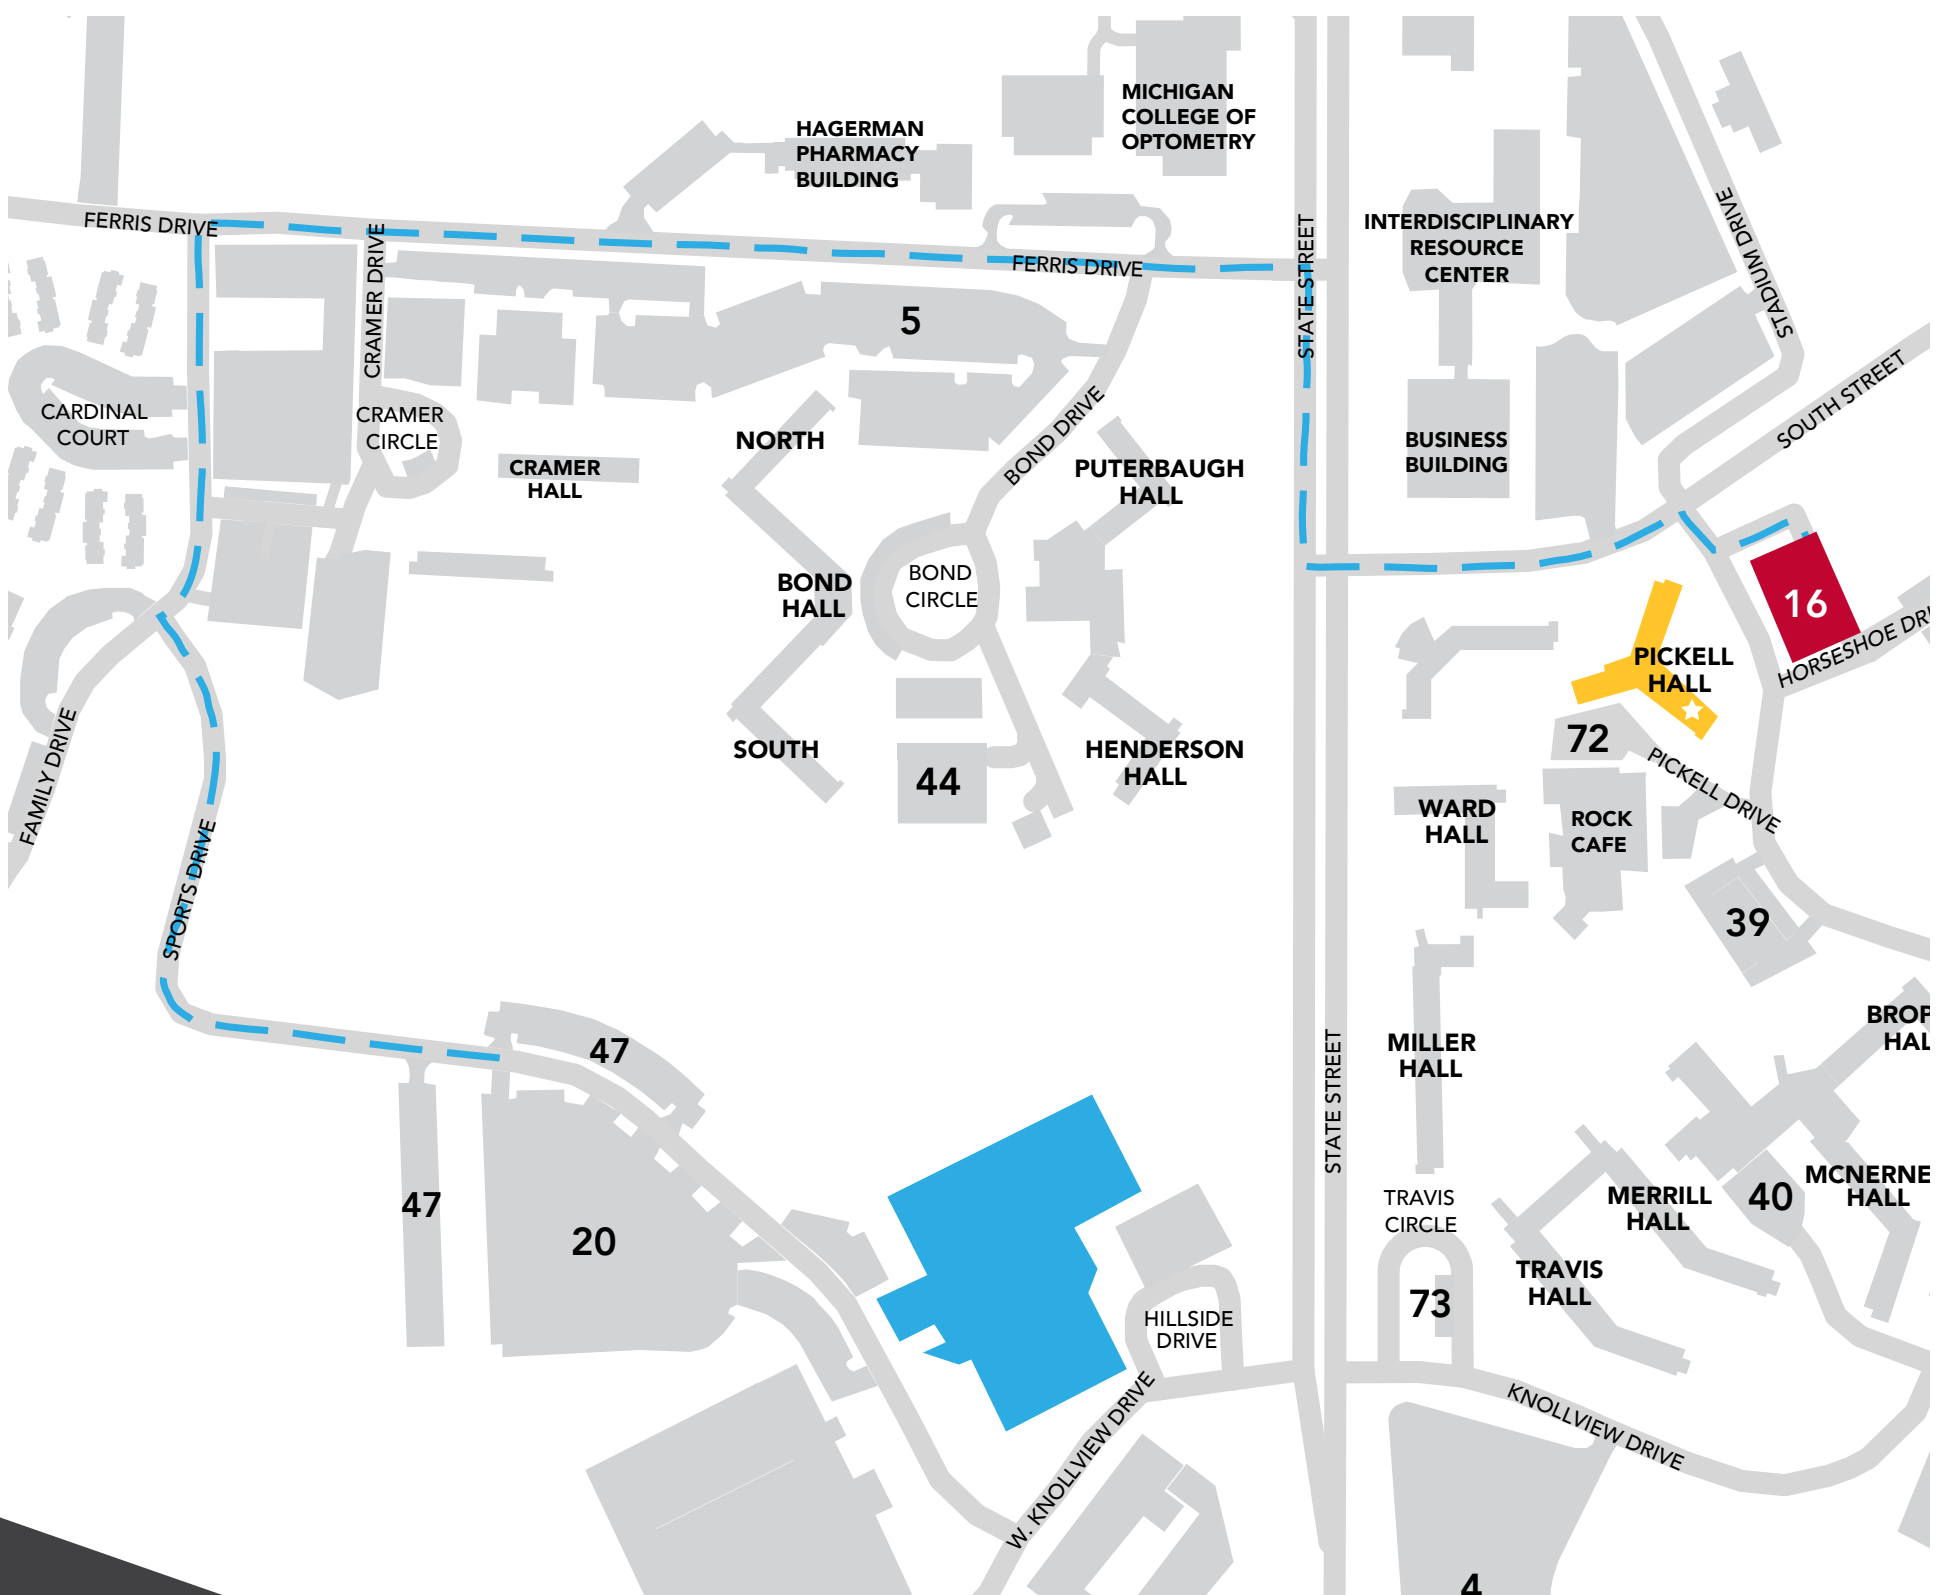

## MOVE IN DAY DIRECTIONS

# PICKELL HALL

Directions to Hall: [202 South St, Big Rapids, MI 49307](#)

- Turn left out of Lot 20 onto Sports Drive
- Head West on Sports Drive
- Turn right onto Family Drive
- Turn right onto Ferris Drive
- Turn right onto State Street
- Turn left onto South Street
- Turn right onto Knollview Drive
- Lot 16 will be located on your left