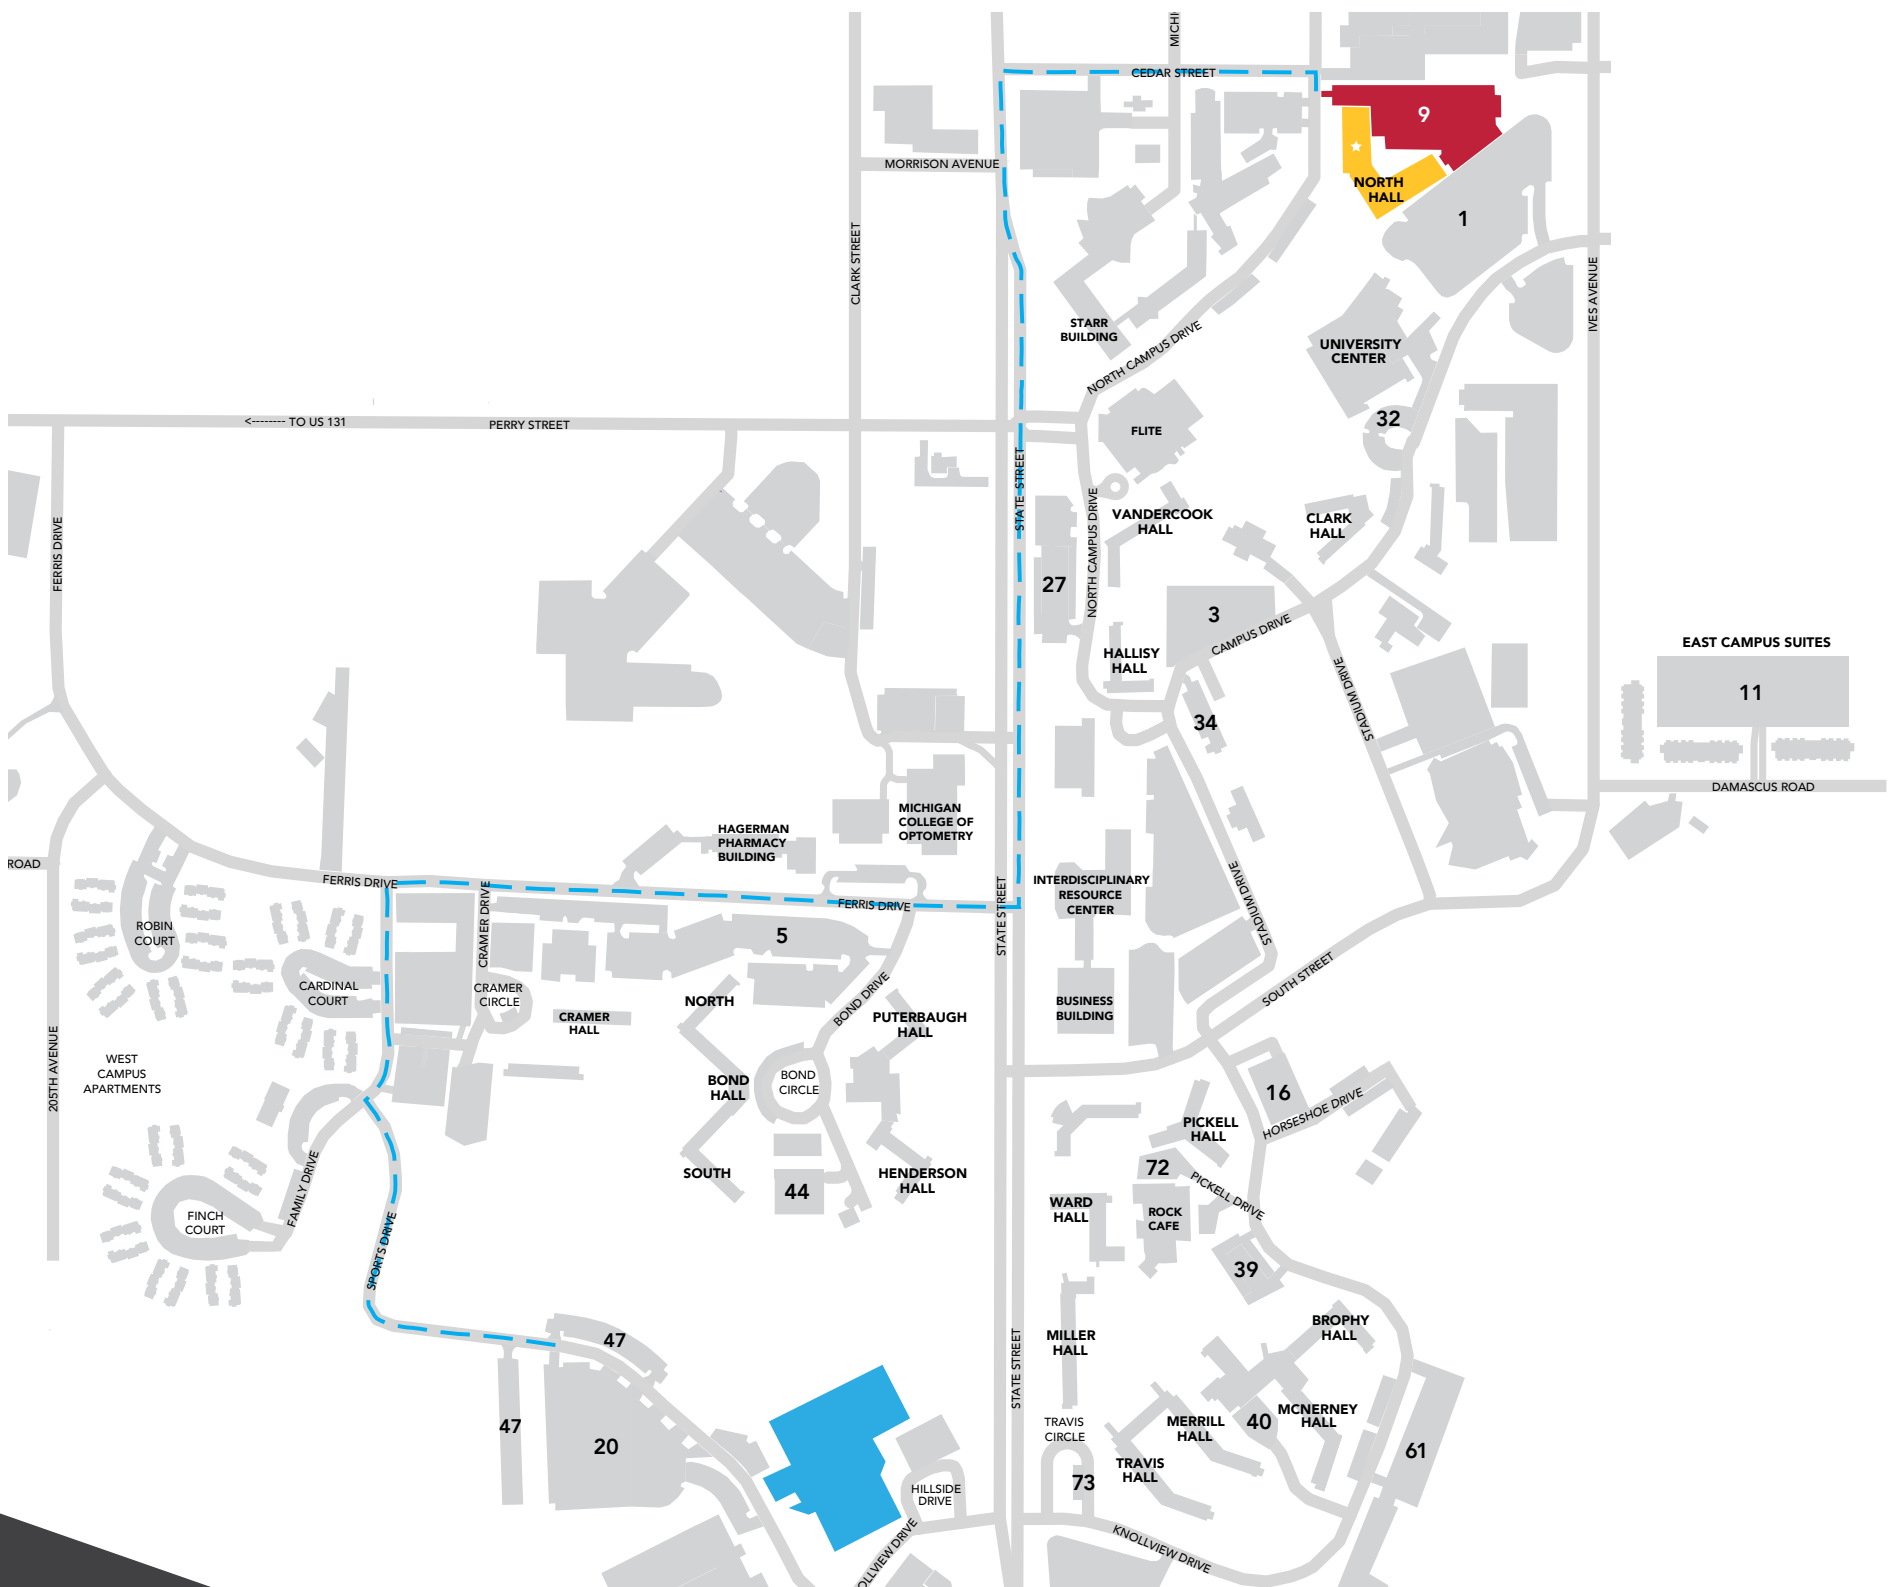

MOVE IN DAY DIRECTIONS

NORTH HALL

Directions to Hall: [785 Campus Dr, Big Rapids, MI 49307](https://www.google.com/maps/place/785+Campus+Dr,+Big+Rapids,+MI+49307)

- Turn left out of Lot 20 onto Sports Drive
- Head West on Sports Drive
- Turn right onto Family Drive
- Turn right onto Ferris Drive
- Turn left onto State Street
- Head North on State Street
- Turn right onto Cedar Street
- Turn right onto North Campus Drive
- Lot 9 will be located on your right