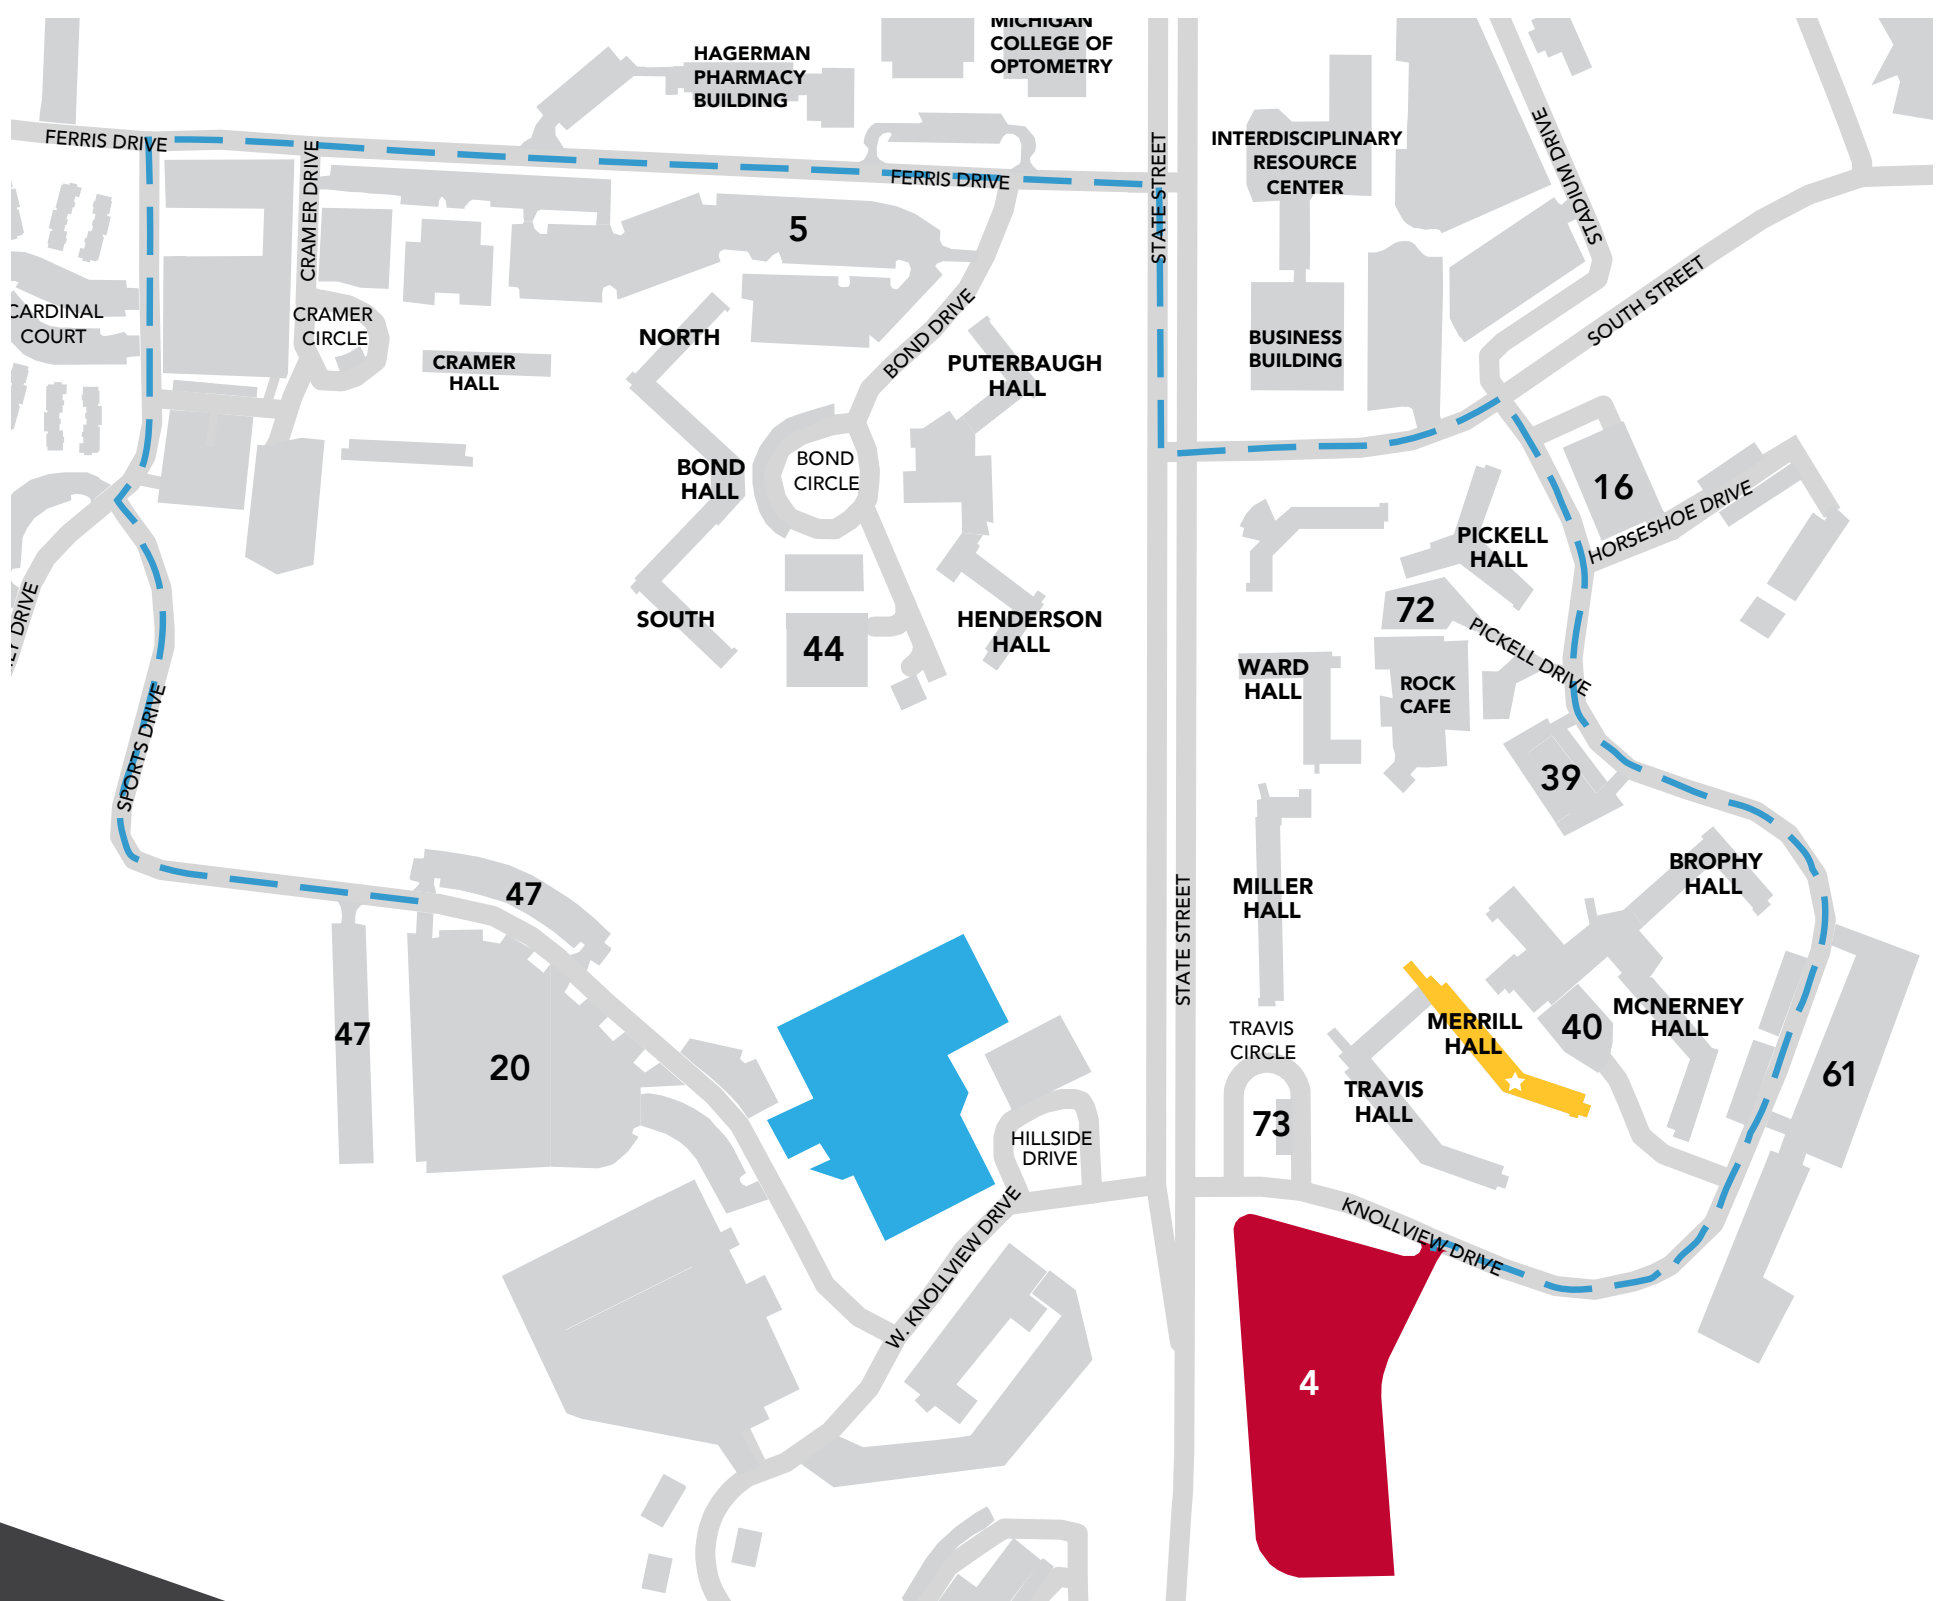

## MOVE IN DAY DIRECTIONS

# MERRILL HALL

Directions to Hall: [1520 Knollview Dr, Big Rapids, MI 49307](#)

- Turn left out of Lot 20 onto Sports Drive
- Head West on Sports Drive
- Turn right onto Family Drive
- Turn right onto Ferris Drive
- Turn right onto State Street
- Turn Left onto South Street
- Turn right onto Knollview Drive
- Lot 4 will be located on your left