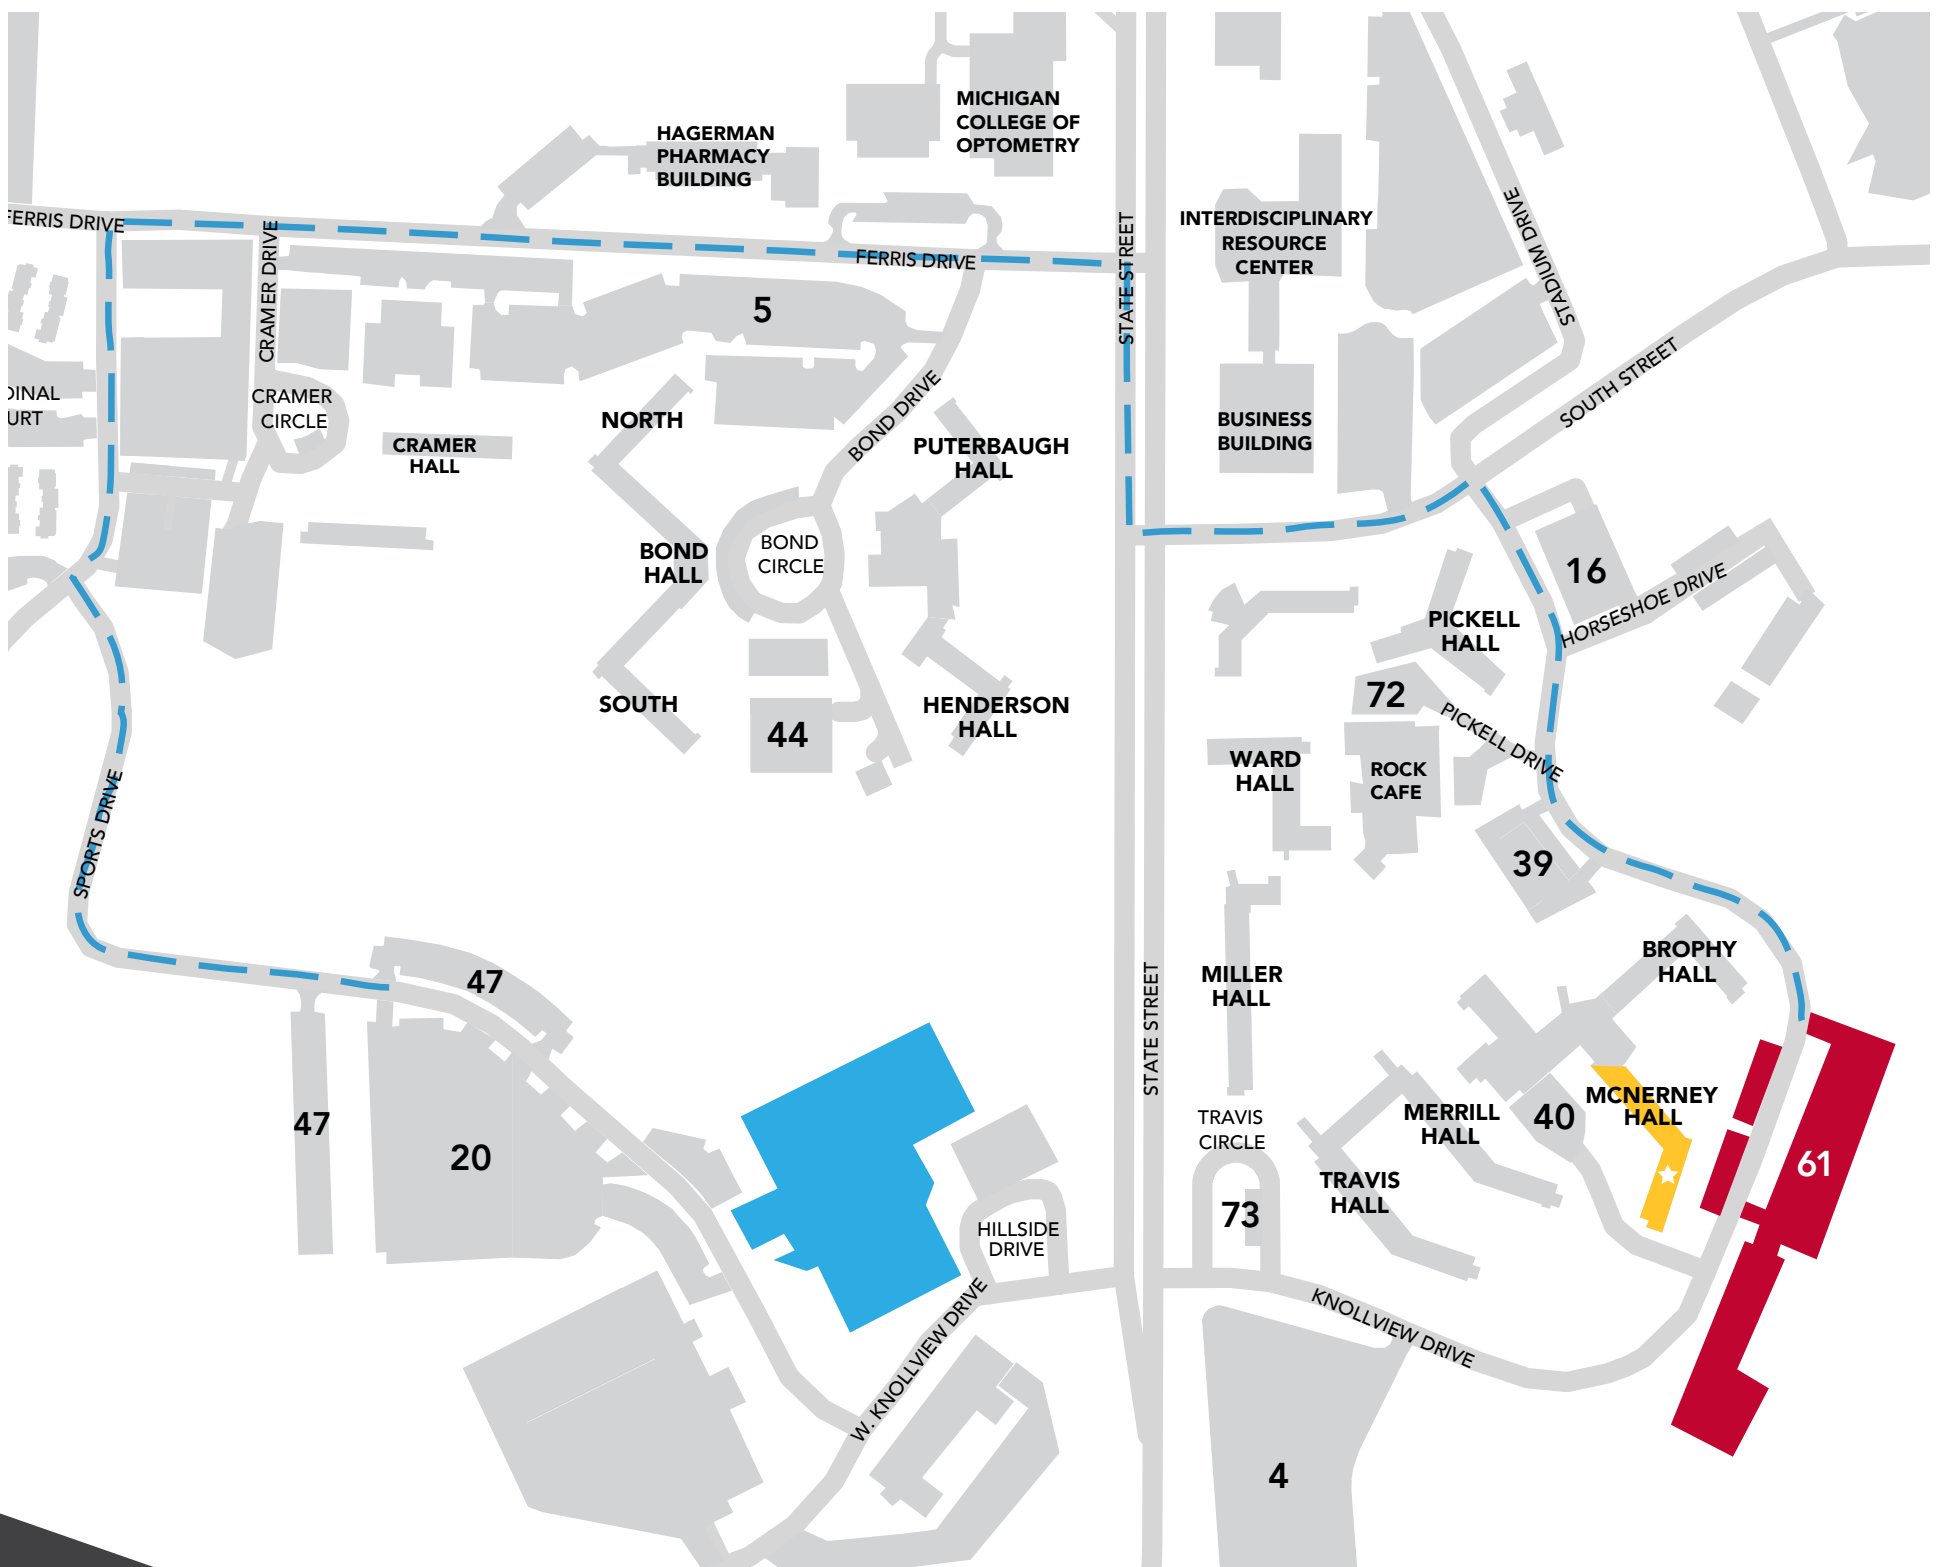

MOVE IN DAY DIRECTIONS

MCNERNEY HALL

Directions to Hall: [1504 Knollview Dr, Big Rapids, MI 49307](#)

- Turn left out of Lot 20 onto Sports Drive
- Head West on Sports Drive
- Turn right onto Family Drive
- Turn right onto Ferris Drive
- Turn right onto State Street
- Turn Left onto South Street
- Turn right onto Knollview Drive
- Lot 61 will be located on your left

(231) 591-6948
MCNERNEY HALL

(231) 591-3745
HOUSING OFFICE

FERRIS.EDU/HOUSING

FERRISHOUSING

 Sports Complex

 Parking Lot

 Residence Hall

 Instructions