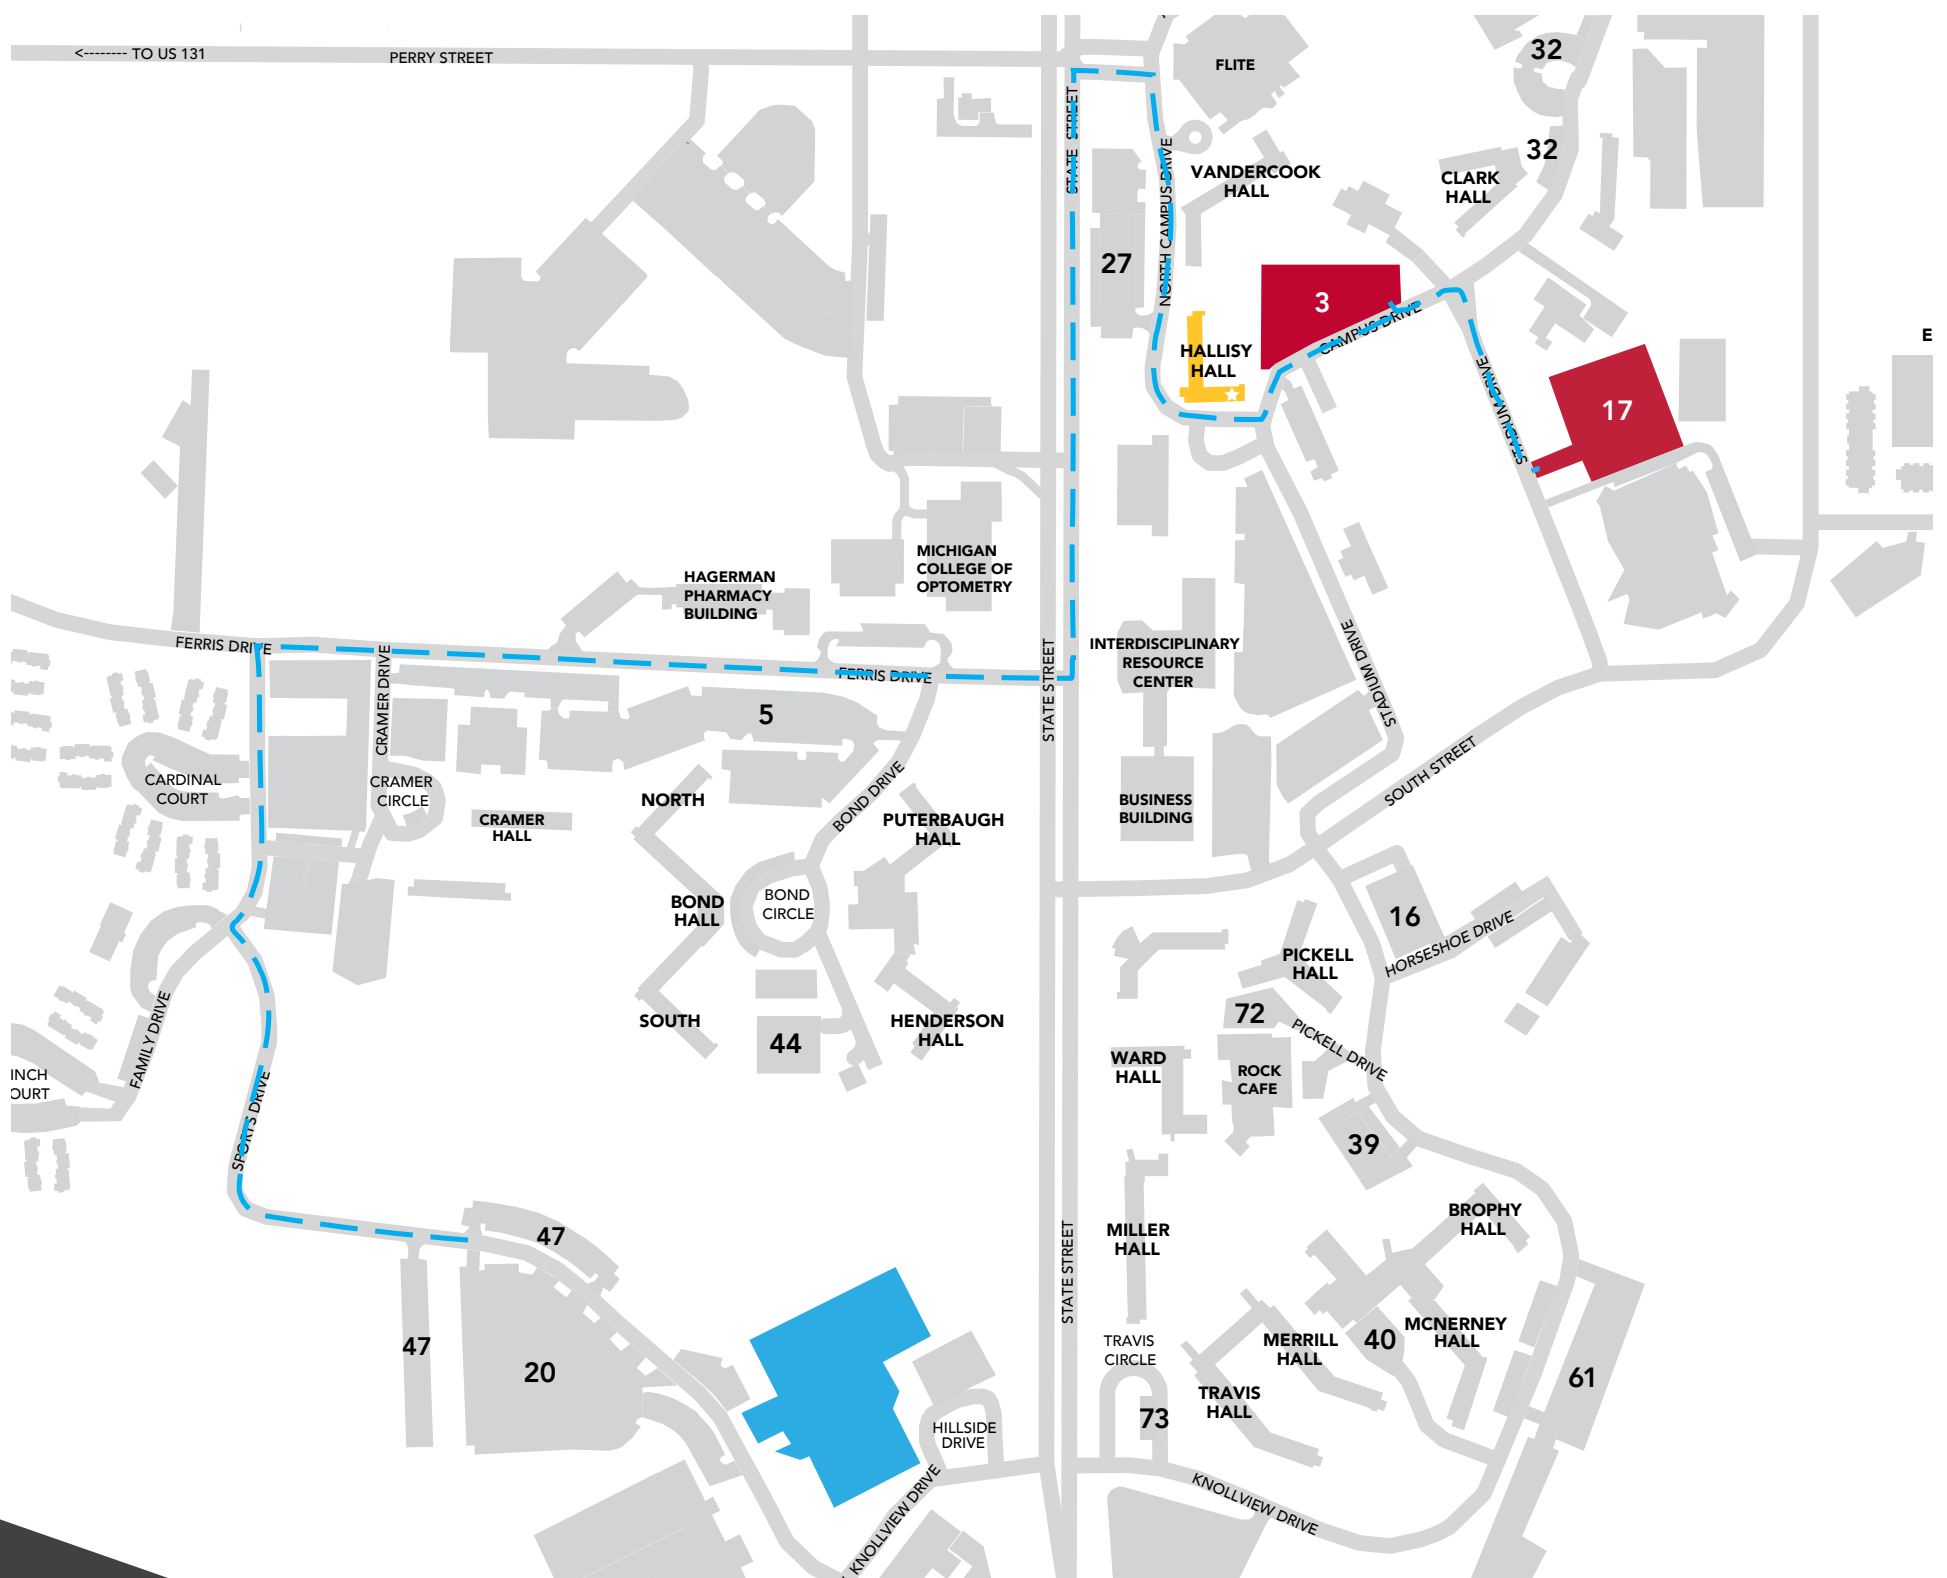

MOVE IN DAY DIRECTIONS

HALLISY HALL

Directions to Hall: [1107 S State St, Big Rapids, MI 49307](#)

- Turn left out of Lot 20 onto Sports Drive
- Head West on Sports Drive
- Turn right onto Family Drive
- Turn right onto Ferris Drive
- Turn left onto State Street
- Turn right onto Campus Drive
- Turn right onto North Campus Drive
- Head South on North Campus Drive
- Turn left onto Campus Drive
- Lot 3 will be located on your left
- Turn right onto Stadium Drive
- Lot 17 will be located on your left