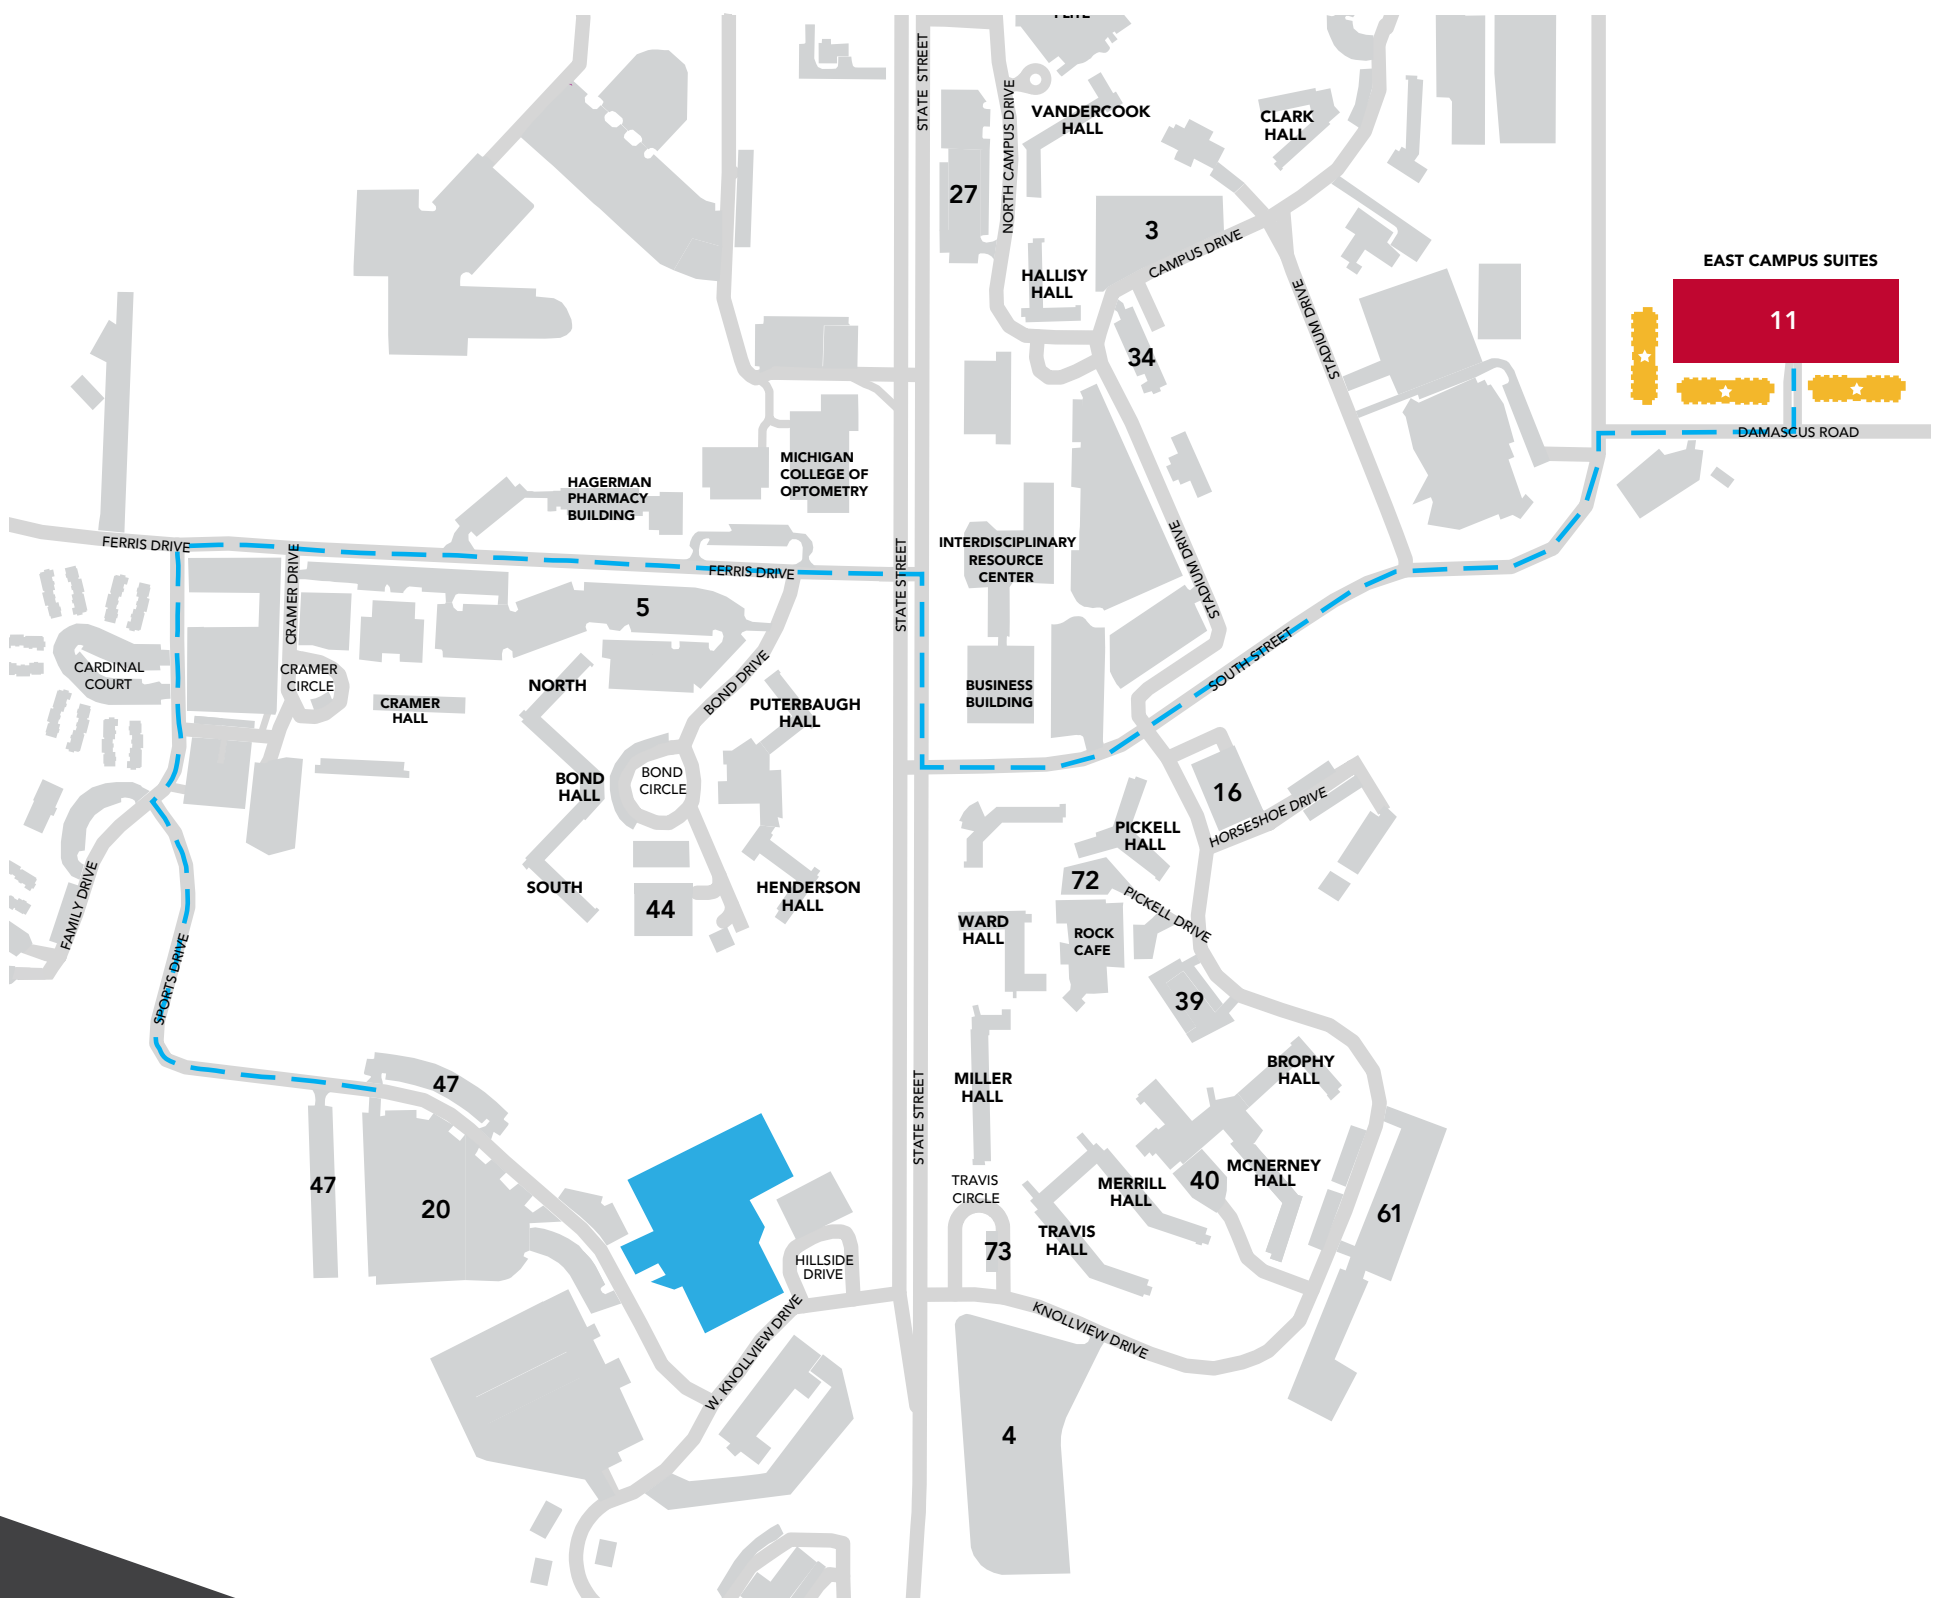

MOVE IN DAY DIRECTIONS

EAST CAMPUS SUITES

Directions to Hall: 507 Damascus Rd, Big Rapids, MI 49307

- Turn left out of Lot 20 onto Sports Drive
- Head West on Sports Drive
- Turn right onto Family Drive
- Turn right onto Ferris Drive
- Turn right onto State Street
- Turn Left onto South Street
- Turn right onto Damascus Road
- Lot 11 will be located on your left