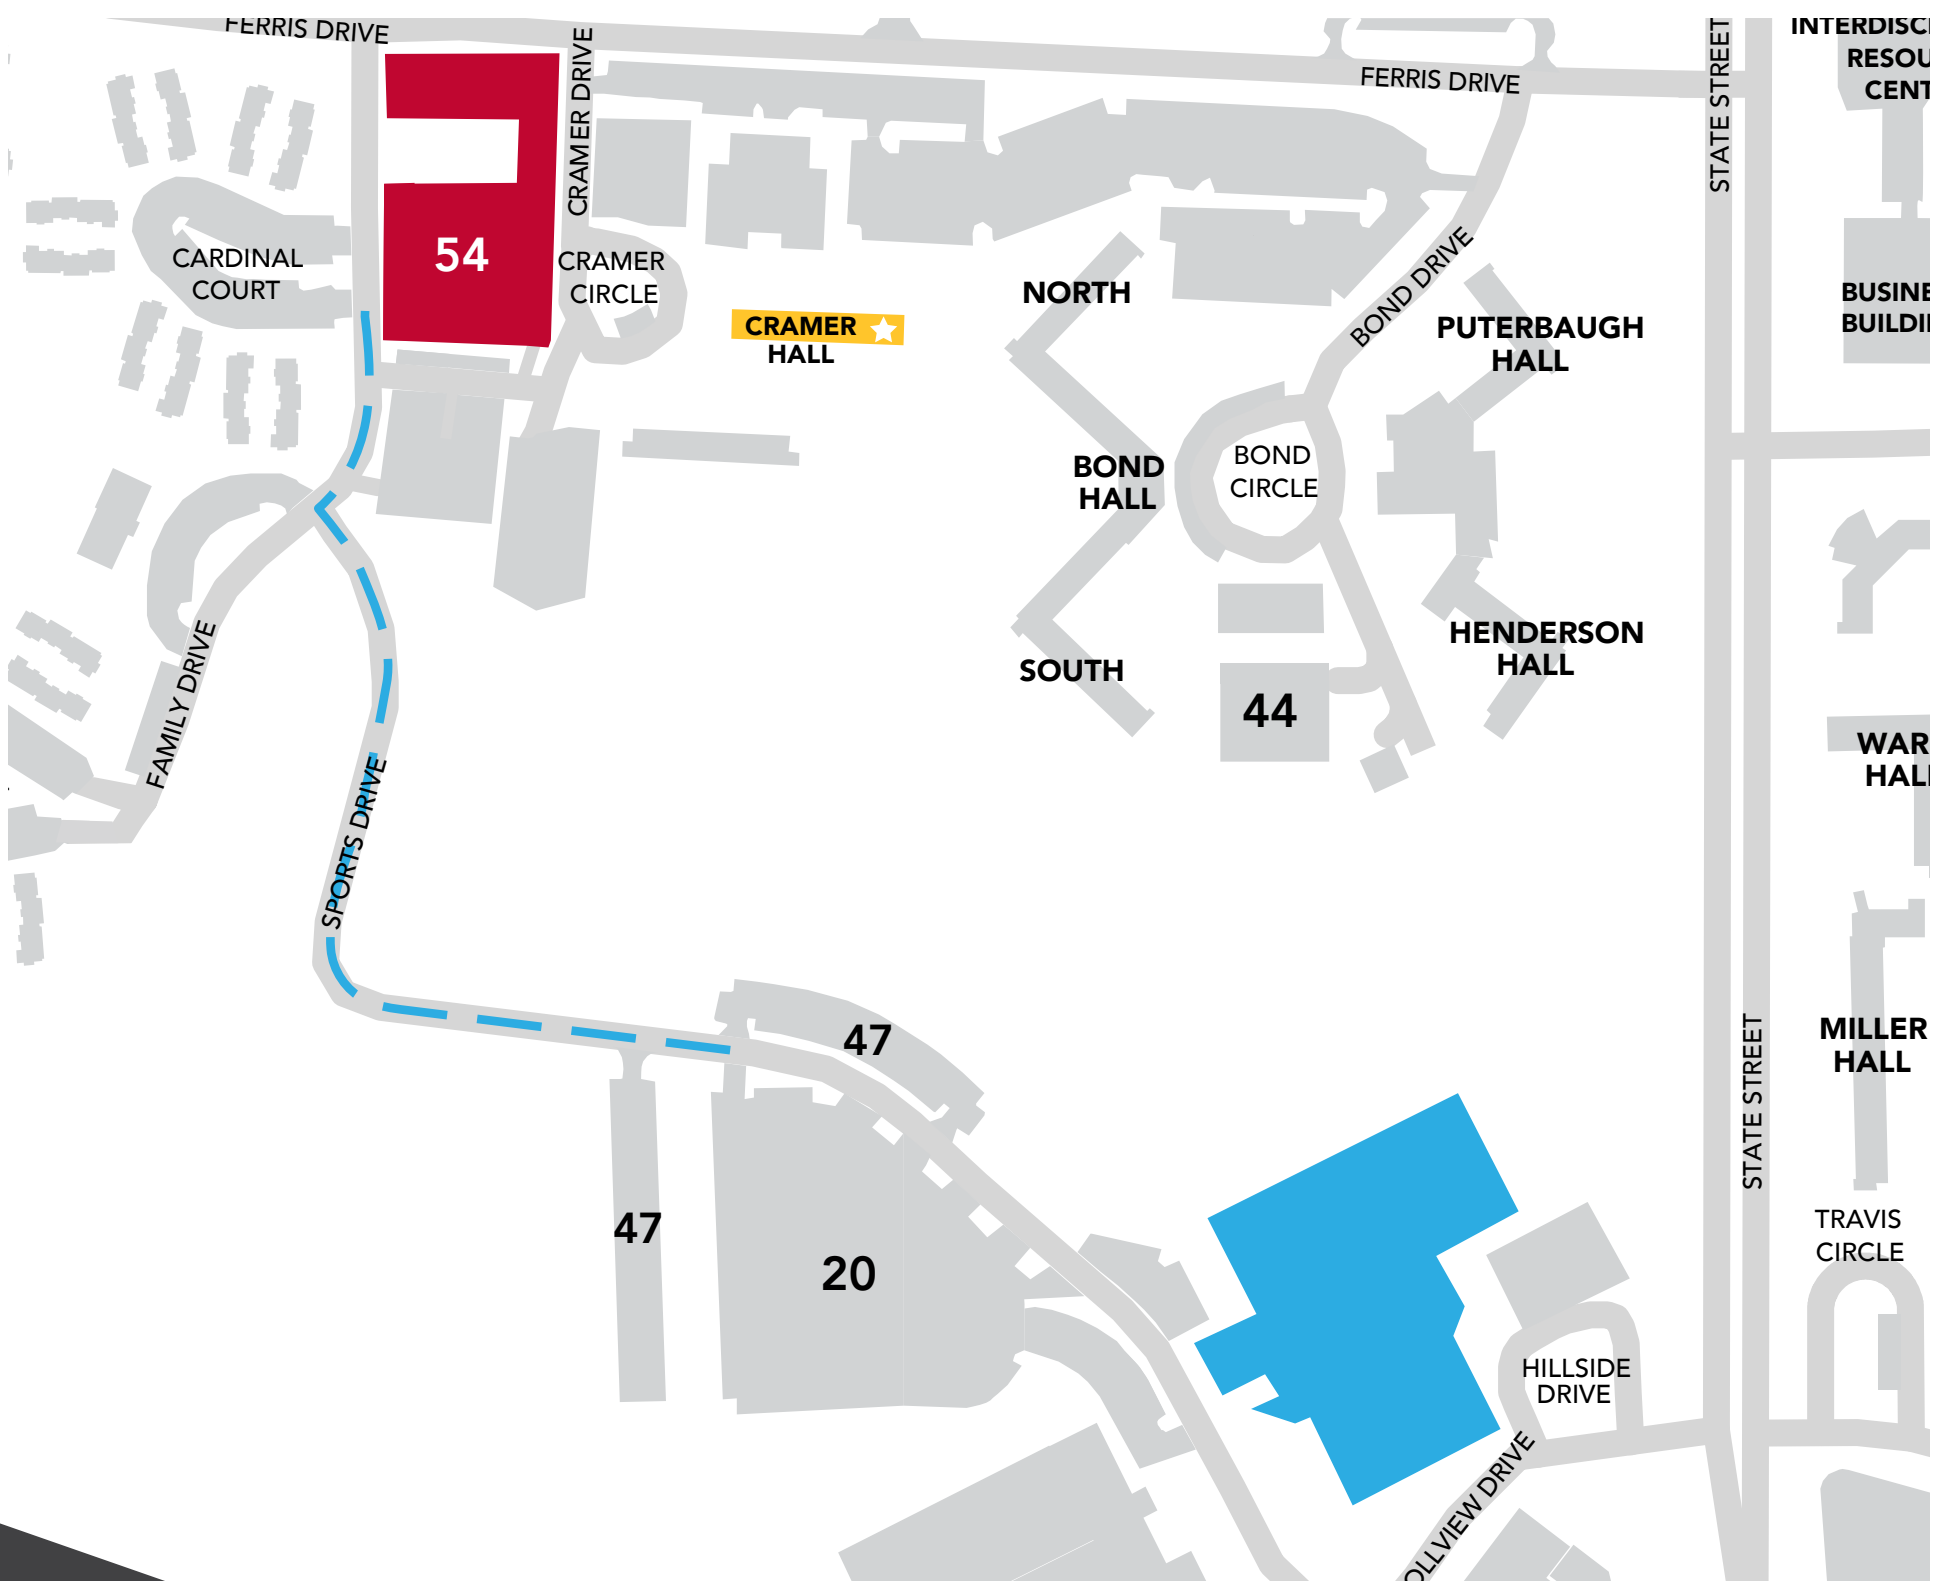

MOVE IN DAY DIRECTIONS

CRAMER HALL

Directions to Hall: [1325 Cramer Cir, Big Rapids, MI 49307](#)

- Turn left out of Lot 20 onto Sports Drive
- Head West on Sports Drive
- Turn right onto Family Drive
- Lot 54 will be located on your right