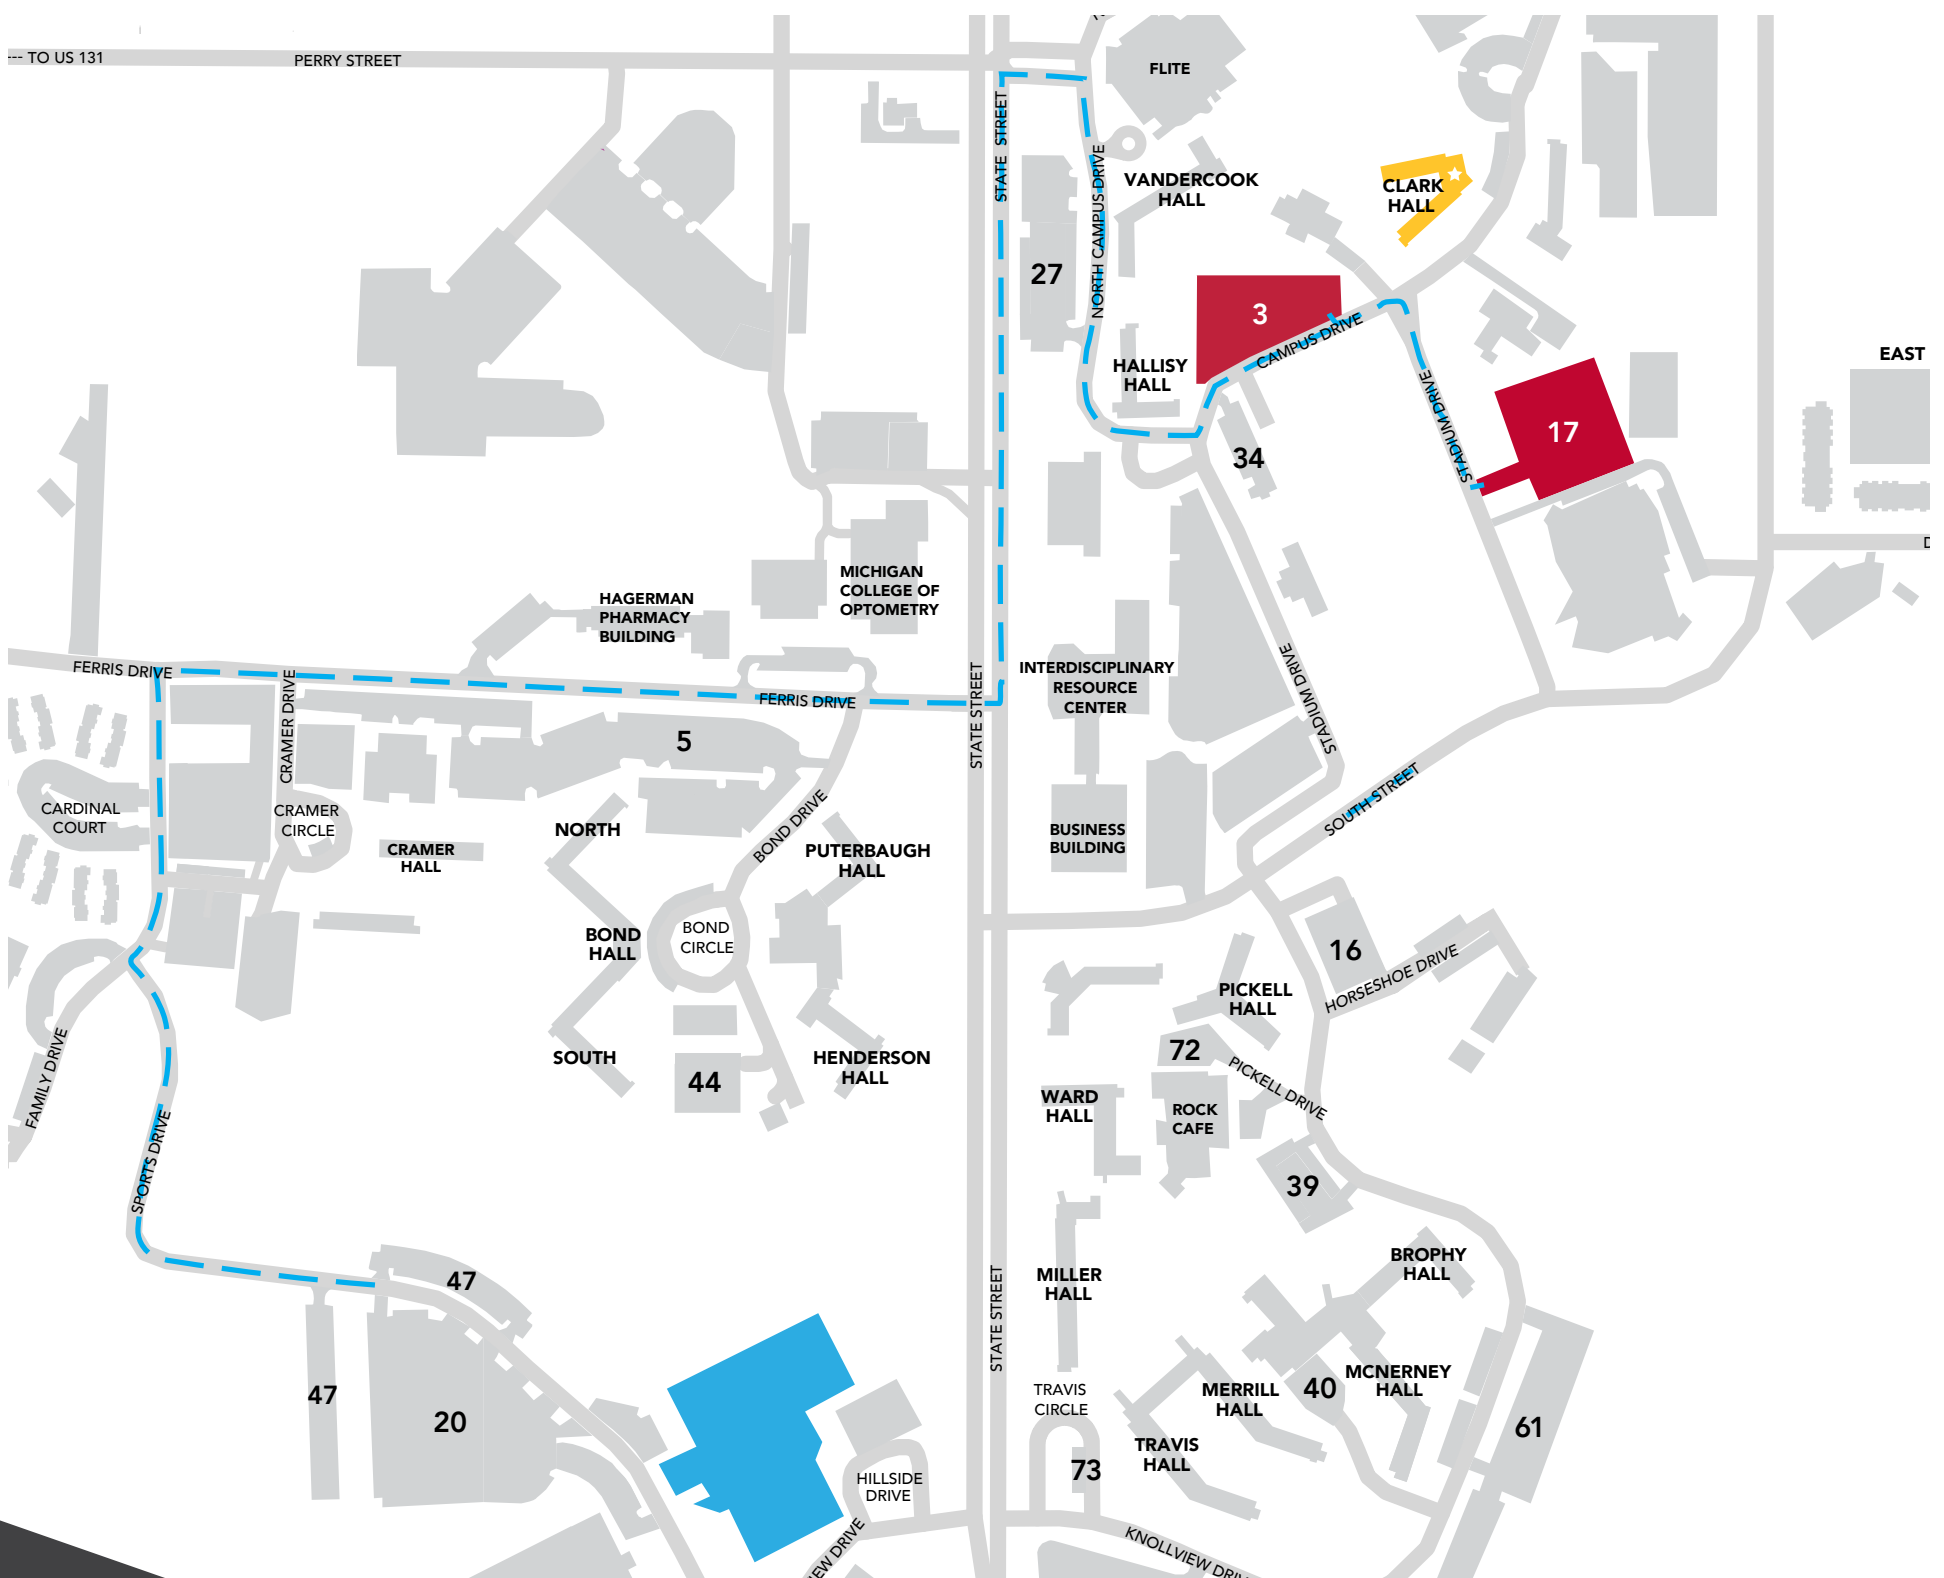

MOVE IN DAY DIRECTIONS

CLARK HALL

Directions to Hall: [1002 Campus Dr, Big Rapids, MI 49307](https://www.ferris.edu/campus-map)

- Turn left out of Lot 20 onto Sports Drive
- Head West on Sports Drive
- Turn right onto Family Drive
- Turn right onto Ferris Drive
- Turn left onto State Street
- Turn right onto Campus Drive
- Turn right onto North Campus Drive
- Head South on North Campus Drive
- Turn left onto Campus Drive
- Lot 3 will be located on your left
- Turn right onto Stadium Drive
- Lot 17 will be located on your left

-  Sports Complex
-  Parking Lot
-  Residence Hall
-  Instructions

(231) 591-6970
CLARK HALL

(231) 591-3745
HOUSING OFFICE

FERRIS.EDU/HOUSING

FERRISHOUSING