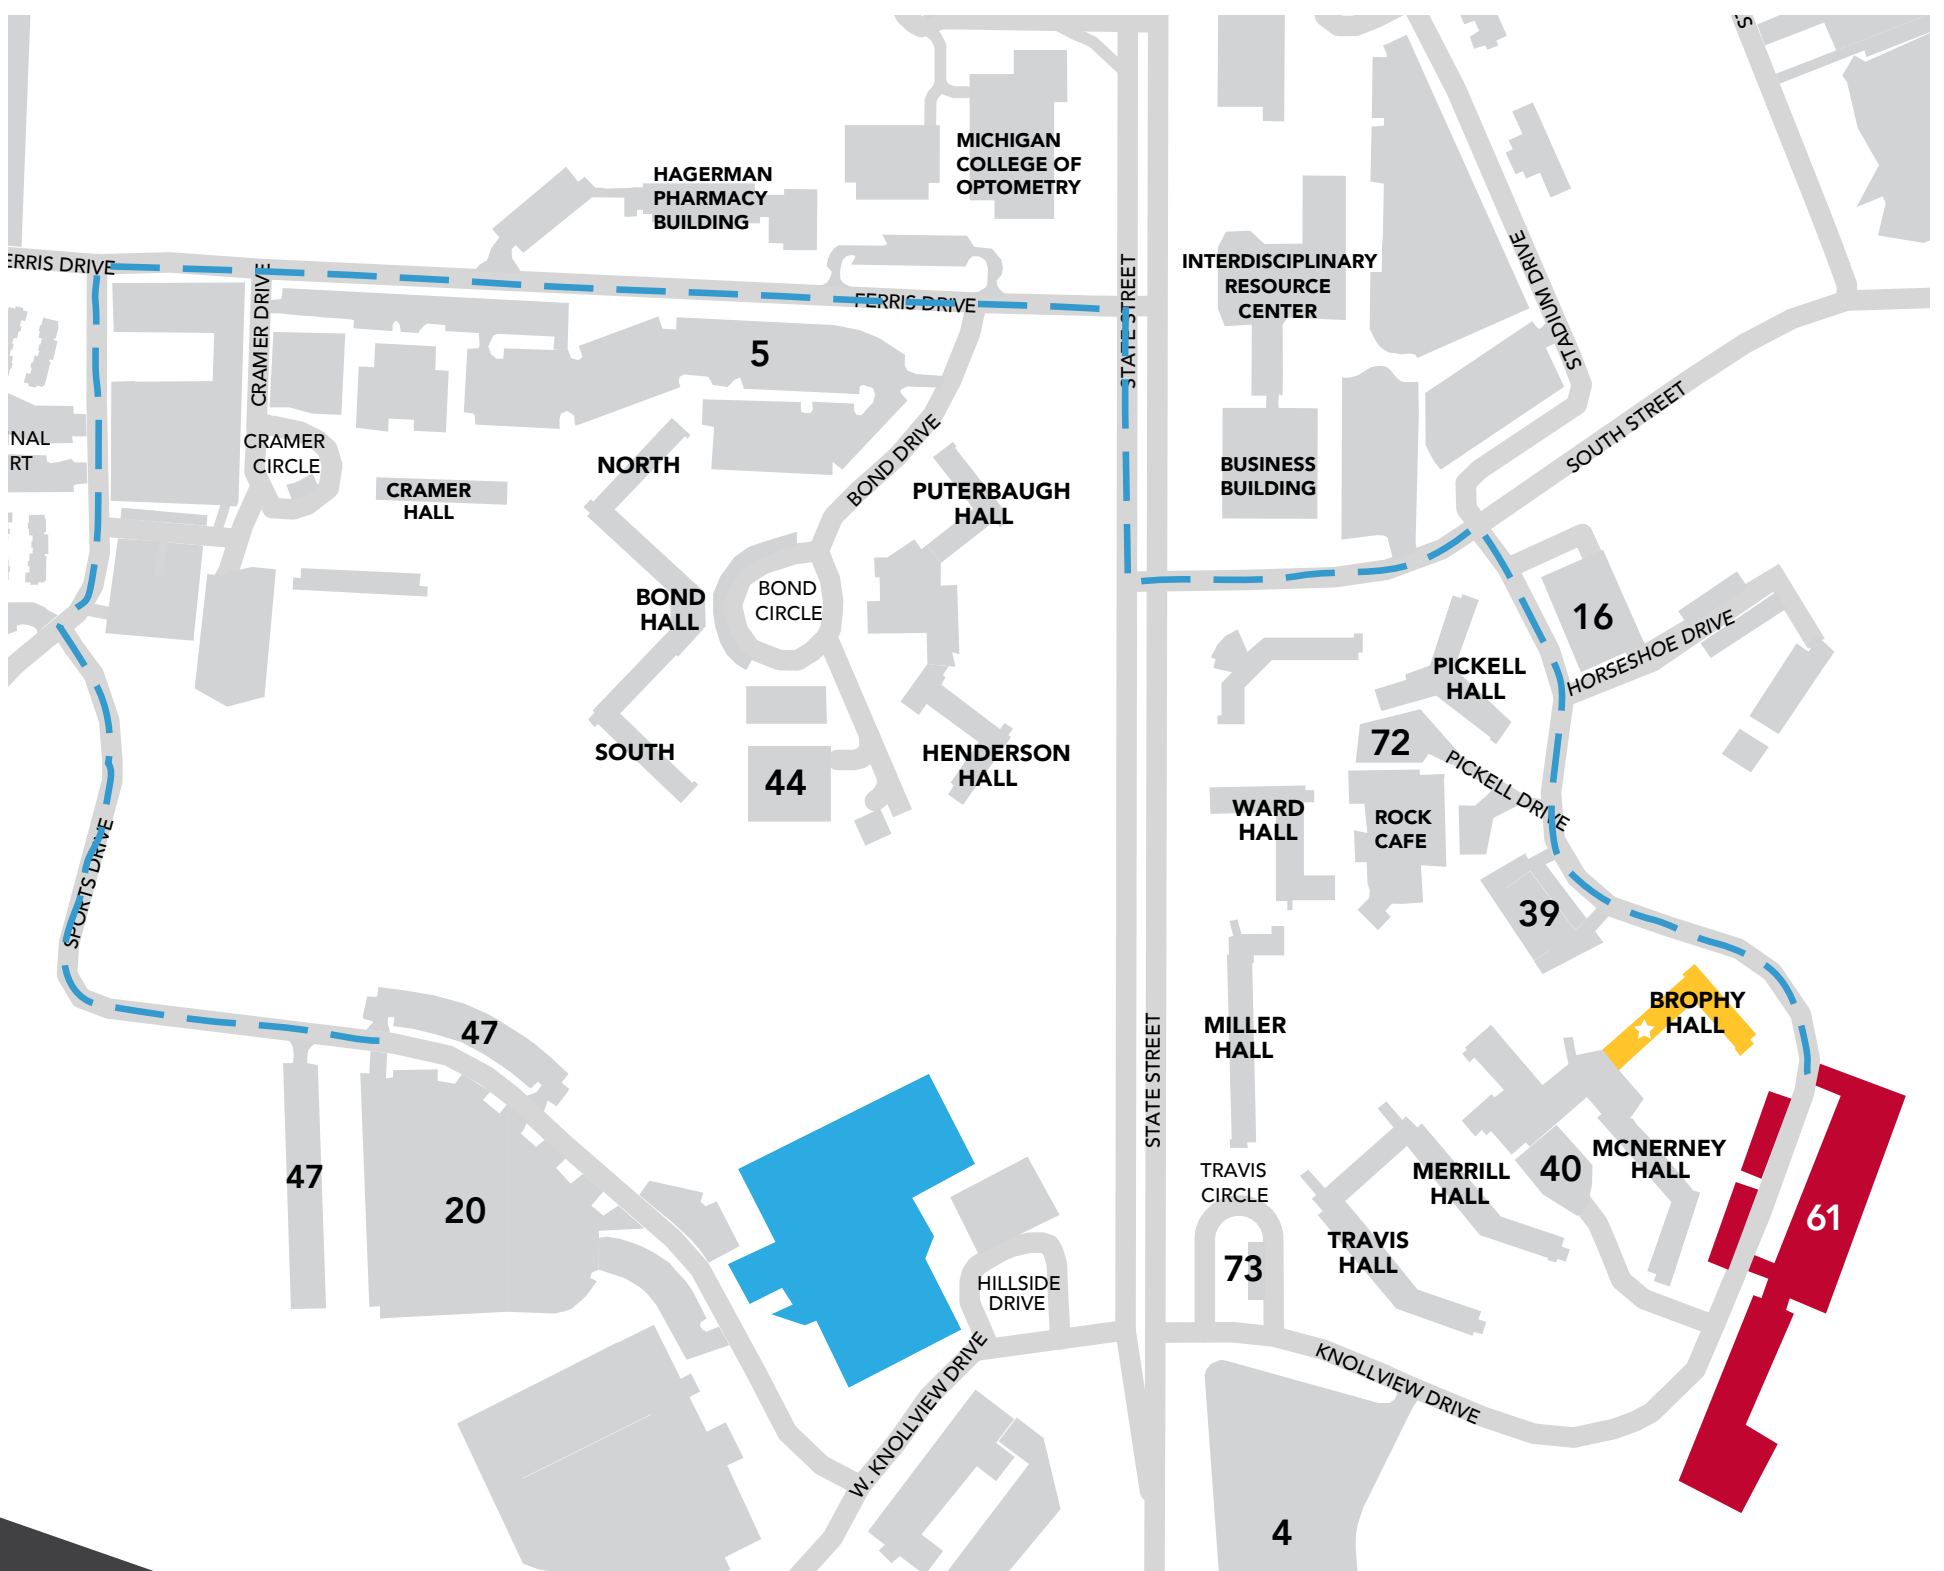

## MOVE IN DAY DIRECTIONS

# BROPHY HALL

Directions to Hall: [1502 Knollview Dr, Big Rapids, MI 49307](#)

- Turn left out of Lot 20 onto Sports Drive
- Head West on Sports Drive
- Turn right onto Family Drive
- Turn right onto Ferris Drive
- Turn right onto State Street
- Turn left onto South Street
- Turn right onto Knollview Drive
- Lot 61 will be located on your left