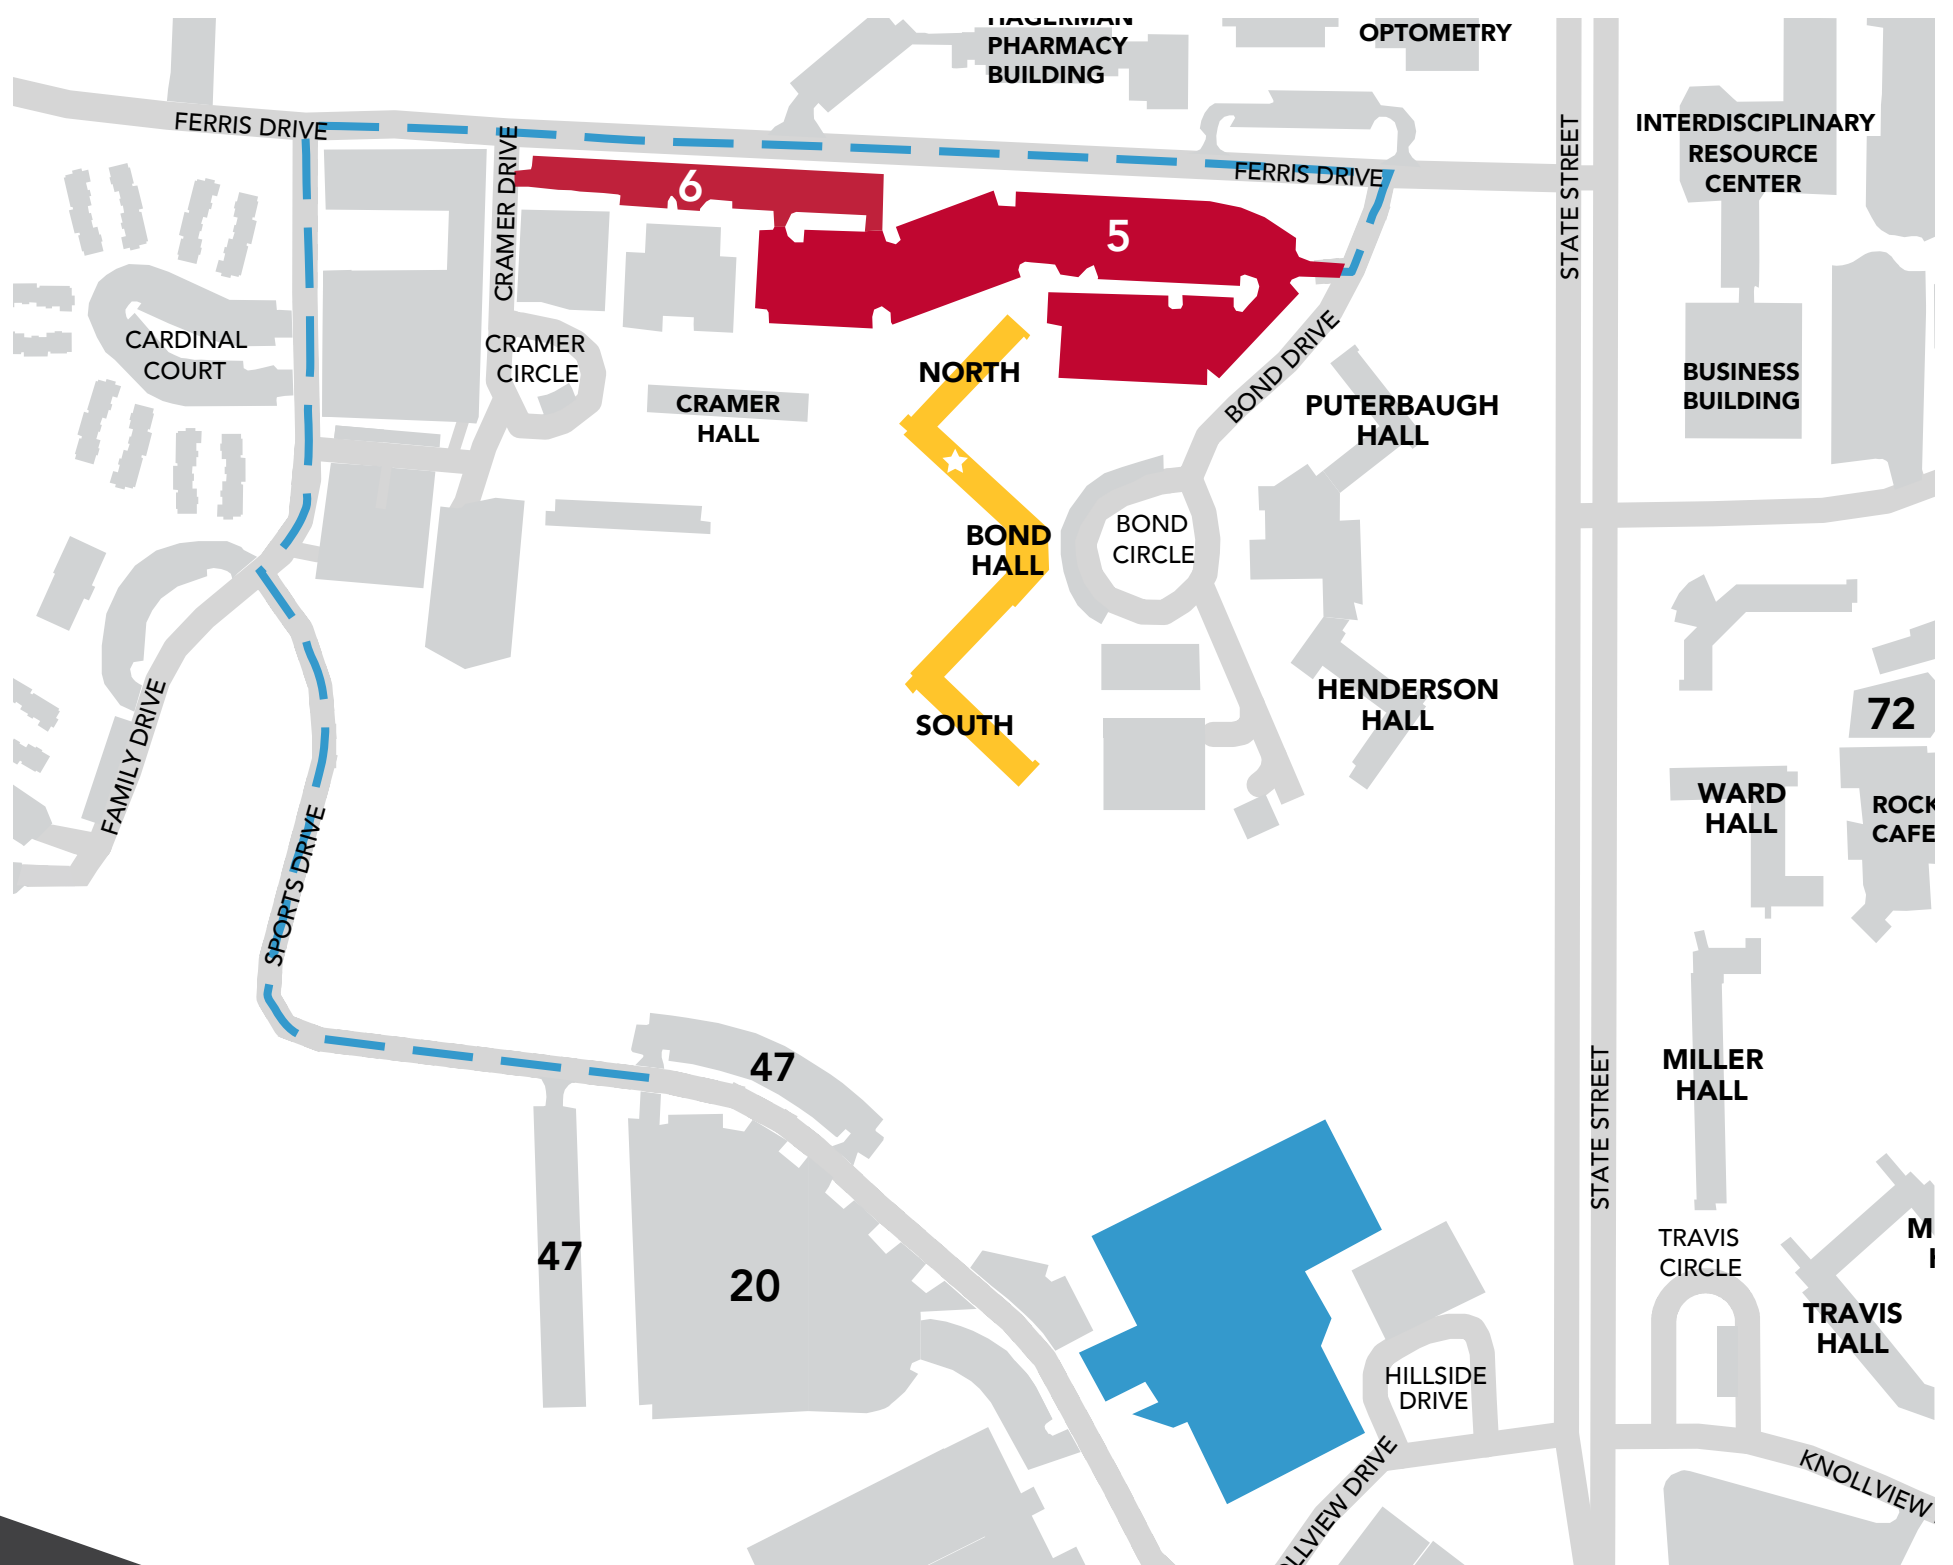

MOVE IN DAY DIRECTIONS

BOND HALLS

Directions to Hall: [1400 Bond Cir, Big Rapids, MI 49307](https://www.google.com/maps/place/1400+Bond+Cir,+Big+Rapids,+MI+49307)

- Turn left out of Lot 20 onto Sports Drive
- Head West on Sports Drive
- Turn right onto Family Drive
- Turn right onto Ferris Drive
- Turn right onto Bond Drive
- Lot 5 & 6 will be located on your right