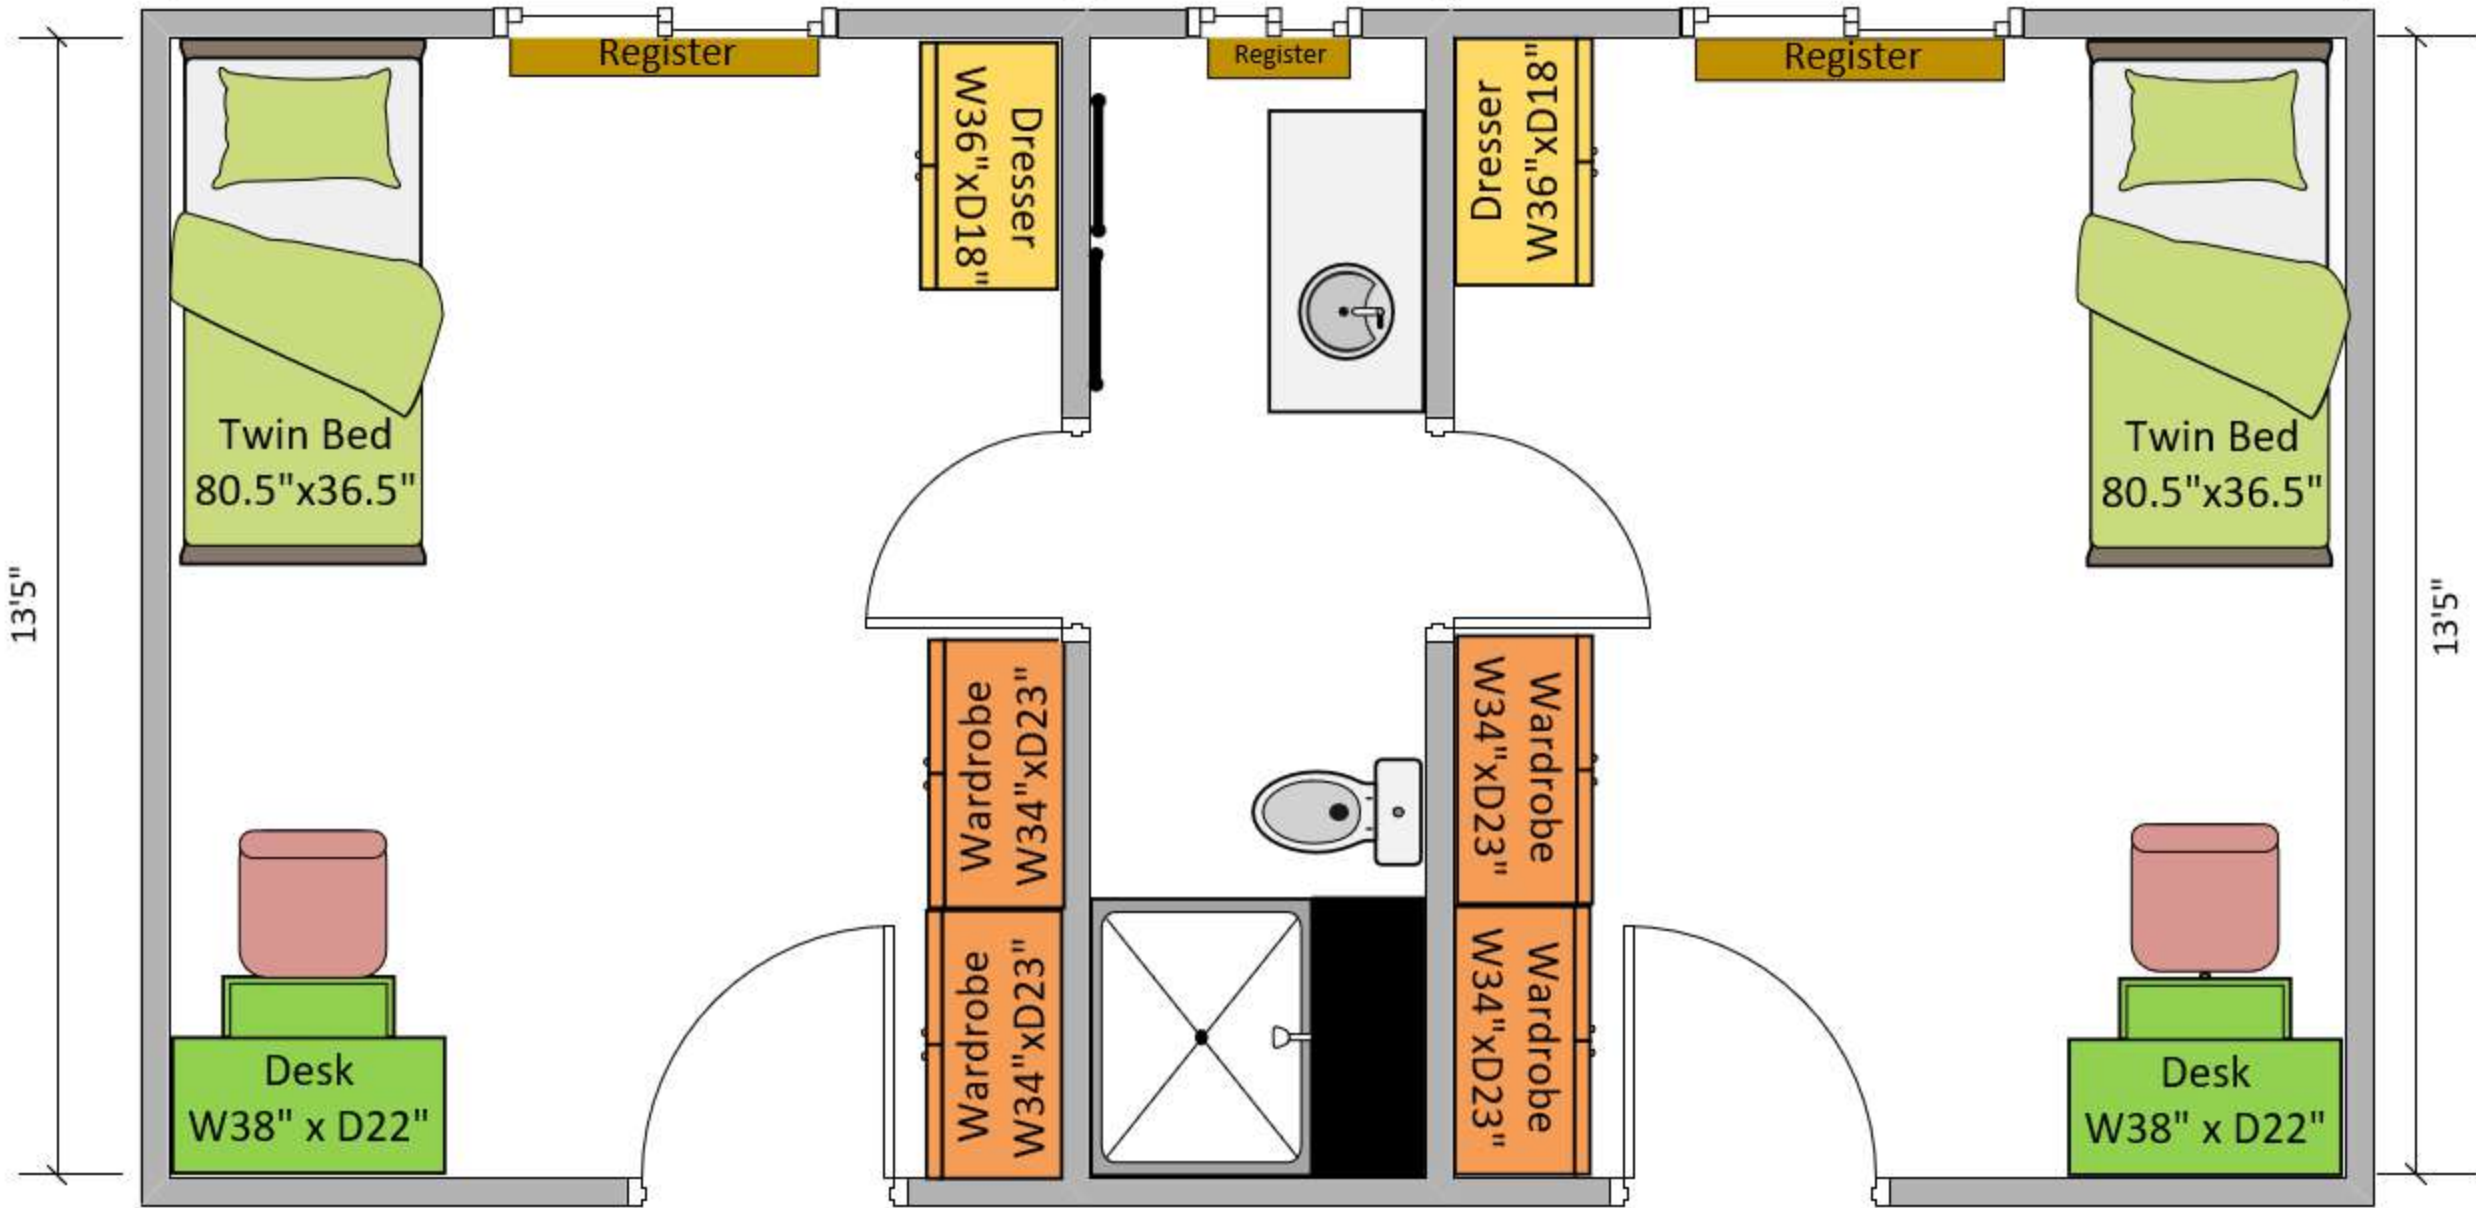

Ward Hall Suite

10'11"

4'4"

10'11"

*Layout is not to scale