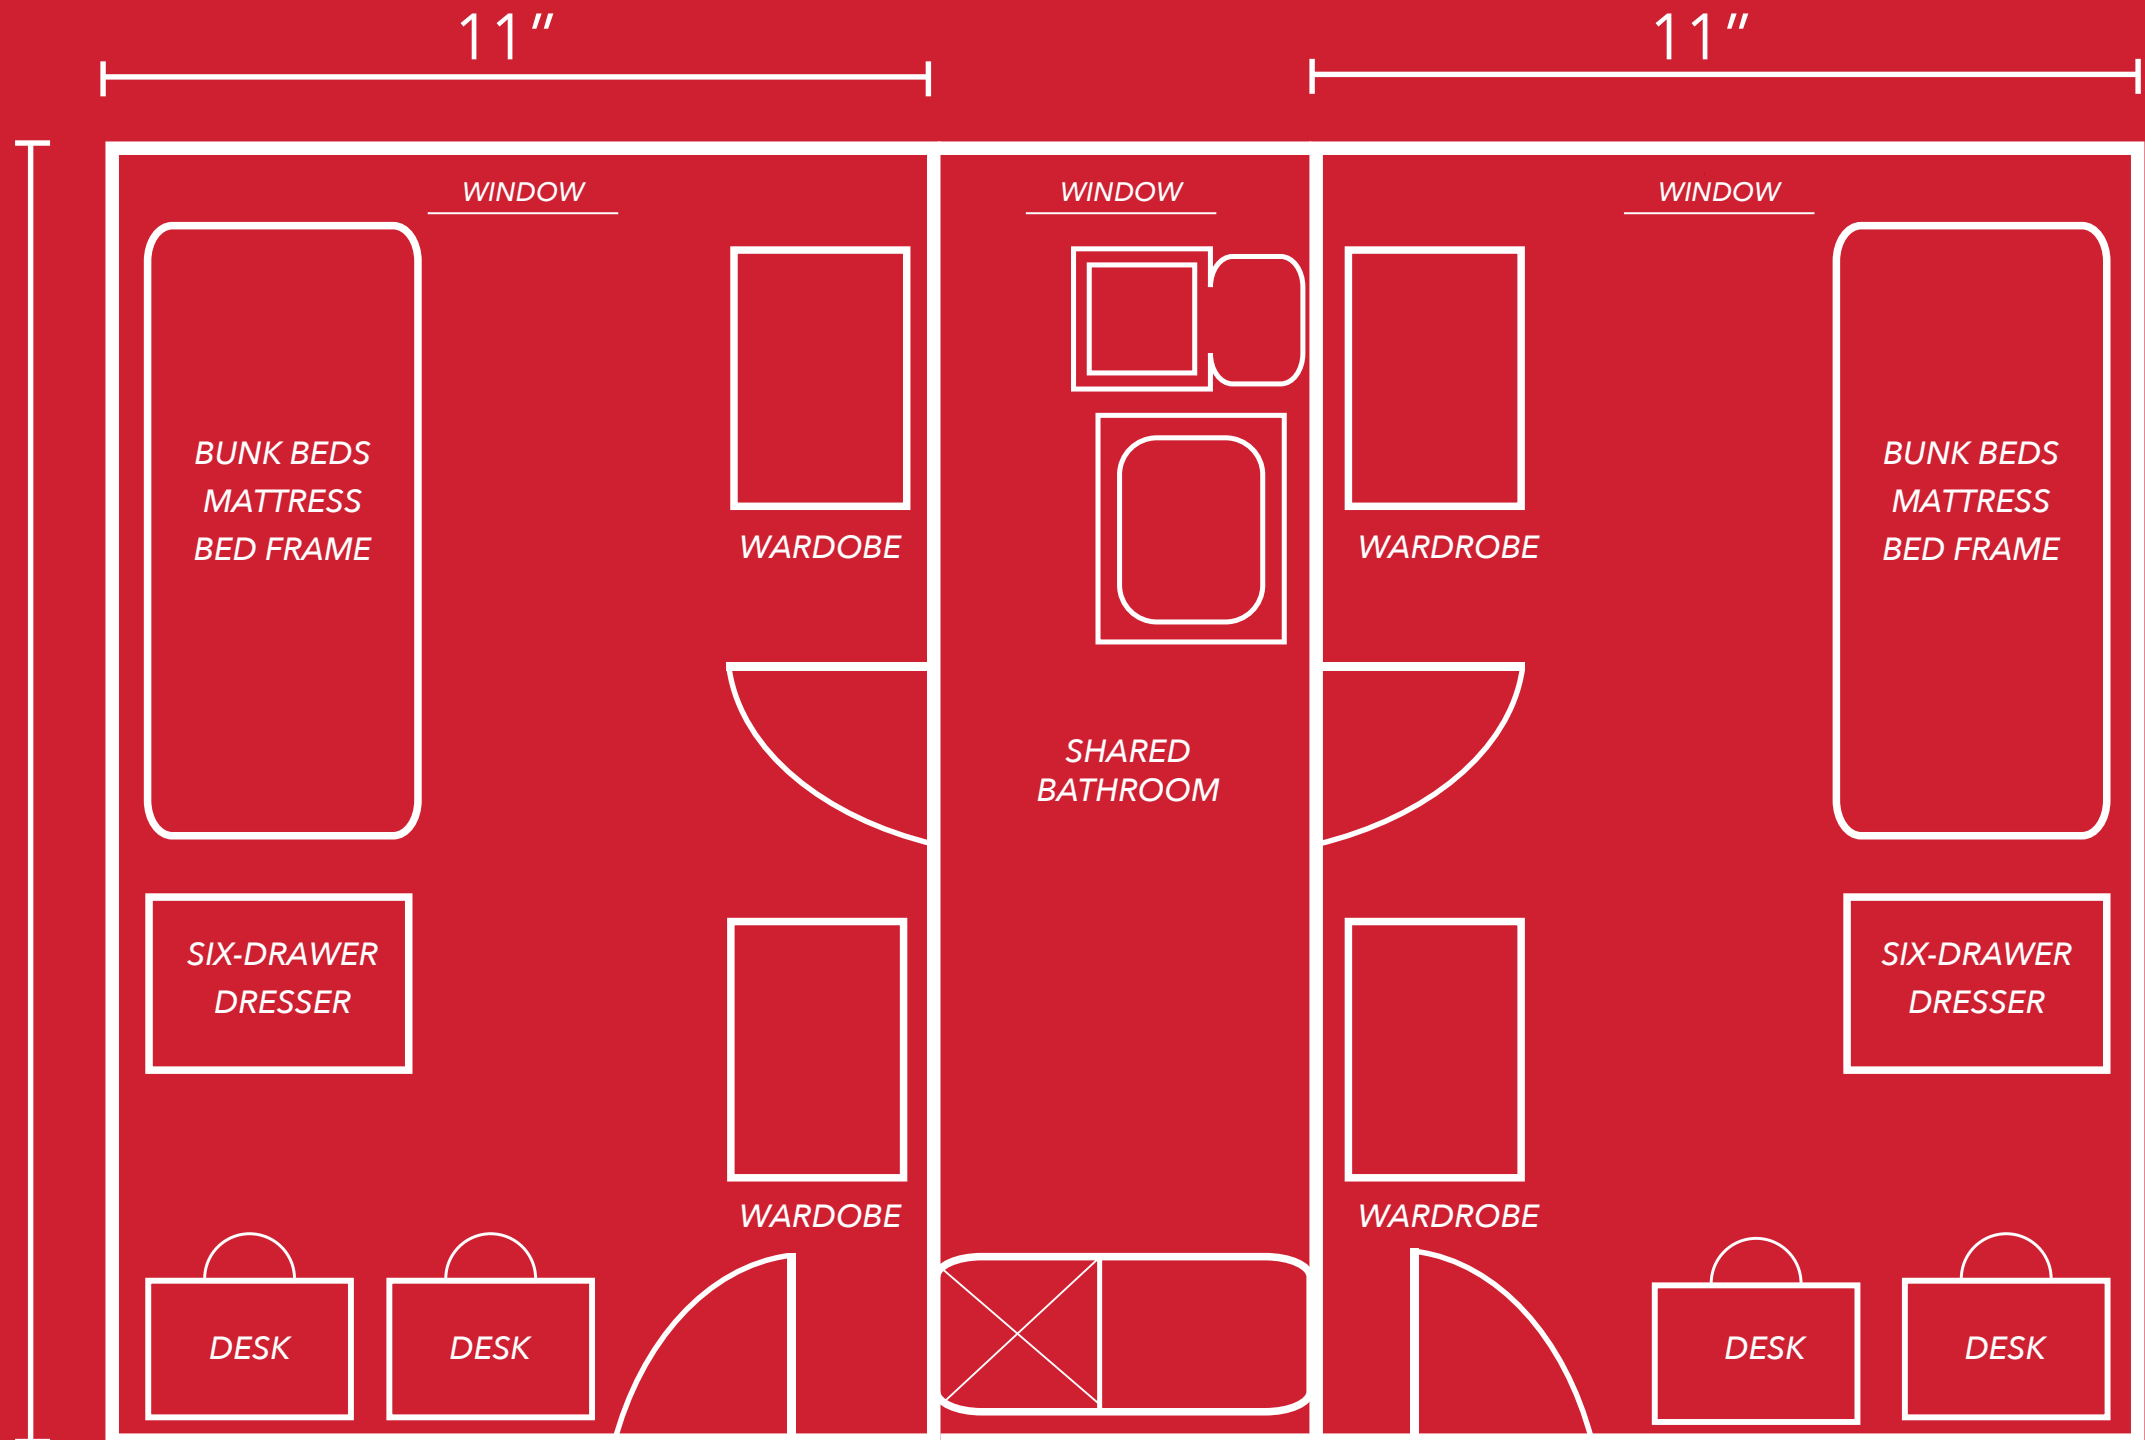

# SOUTH & WEST CAMPUS HALLS

PICKELL, WARD, MILLER, MERRILL, TRAVIS, BROPHY, MCNERNEY, PUTERBAUGH,  
HENDERSON, NORTH & SOUTH BOND

**EVERY ROOM INCLUDES  
THE FOLLOWING ITEMS**

*BUNKED OR SINGLE BED(S)*  
VINYL MATTRESSES  
BED FRAME/SPRINGS

TWO WARDROBES

ONE SIX-DRAWER  
DRESSER

TWO  
DESKS

TWO DESK  
CHAIRS

14"

LAYOUTS ARE NOT TO SCALE