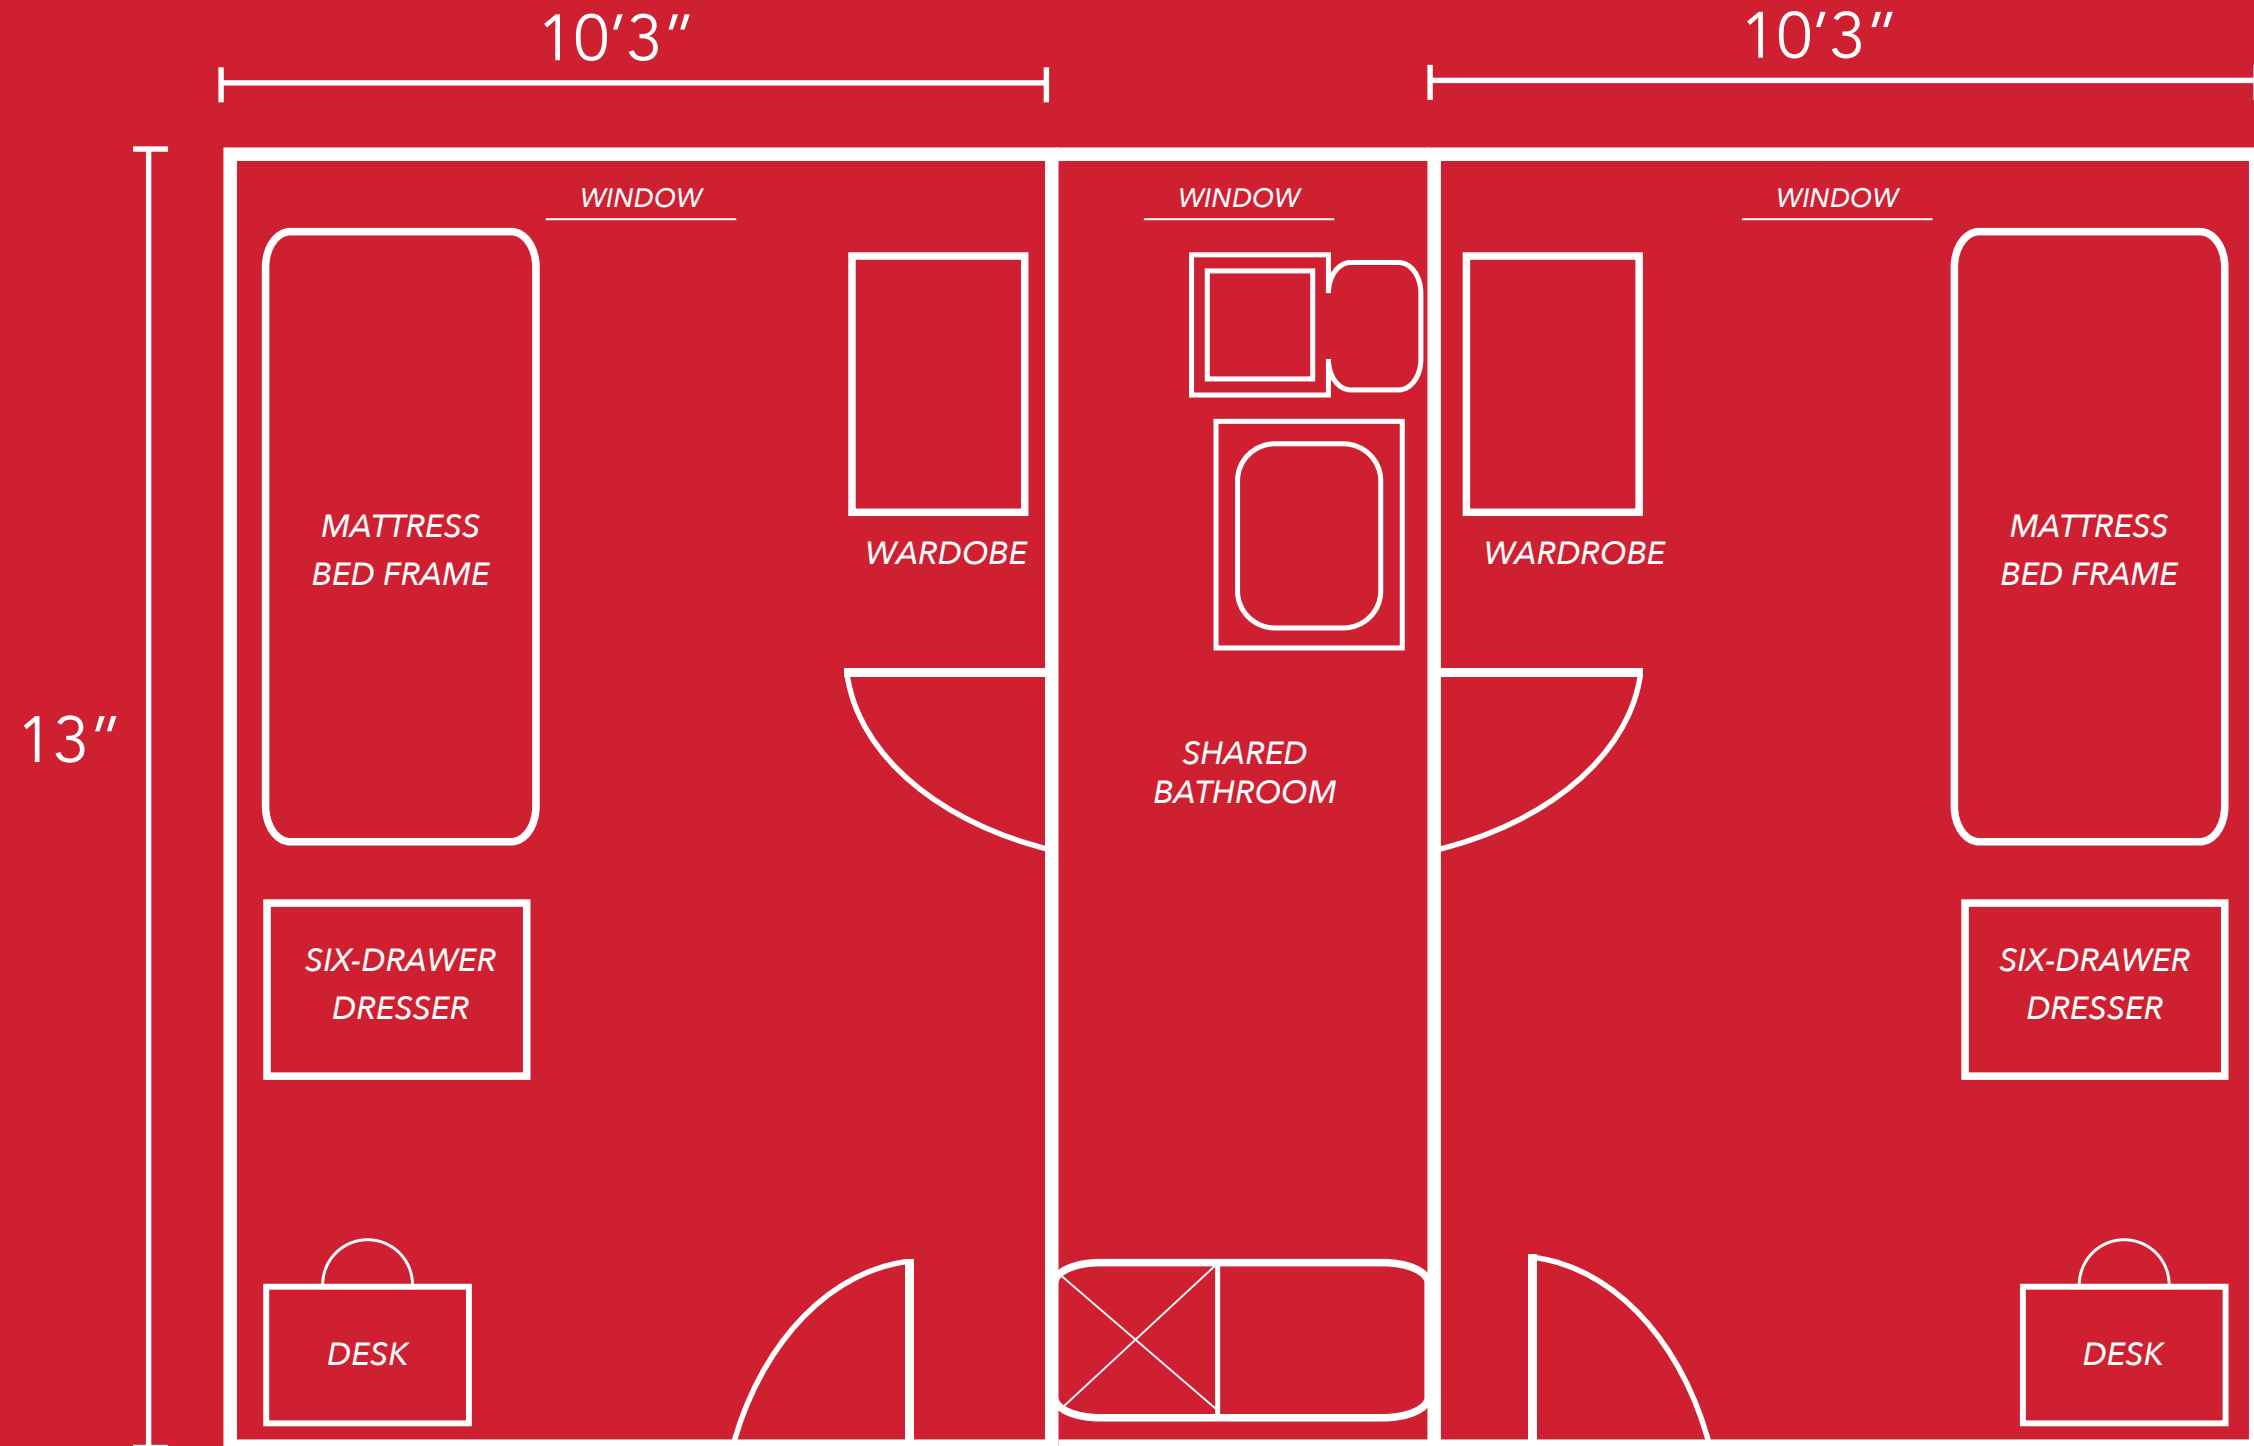

# NORTH CAMPUS HALLS

CLARK, HALLISY, & VANDERCOOK

EVERY ROOM INCLUDES  
THE FOLLOWING ITEMS

SINGLE BED

WARDROBE

SIX-DRAWER  
DRESSER

DESK

DESK  
CHAIR

LAYOUTS ARE NOT TO SCALE