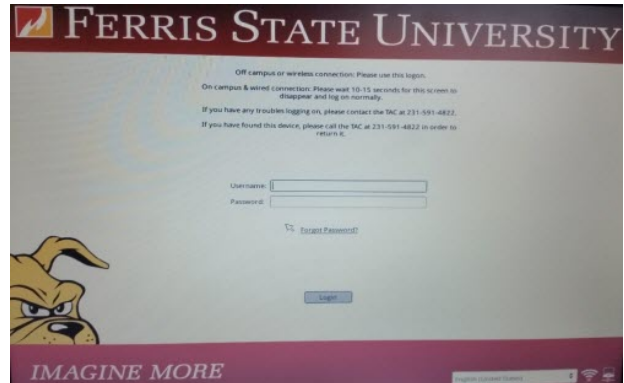

Log On to a Computer Encrypted with WinMagic while On Campus & Wired

1. This Logon page will appear upon turning the computer on

2. Please wait for the Green Dot to appear. (While on campus and wired, the red dot will change to green unlike when off campus or wireless)

3. Windows will now finish loading
4. Enter your Username & Password