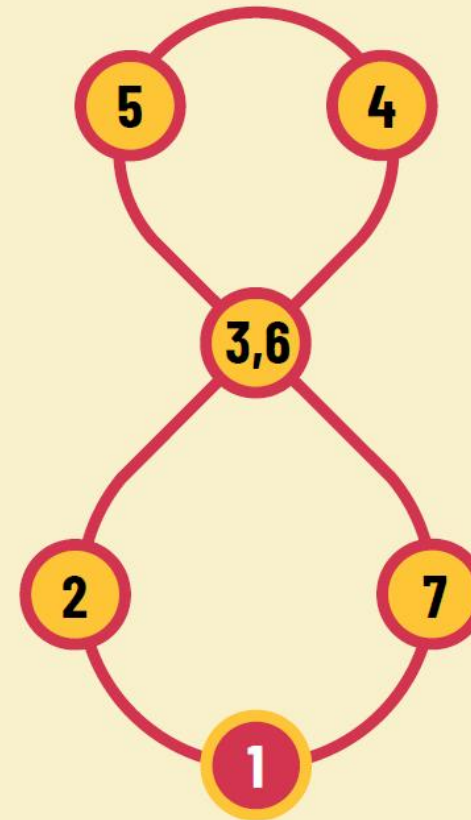

ONE WAY TRIPS ARE
ONLY \$5!

Departure Times

bus arrives approx. 5 minutes before departure time

NORTHBOUND/OUTBOUND

1. Central Station

6:25 a.m. 9:12 a.m. 1 p.m. 5 p.m.

2. KCAD - Ionia & Monroe

Skip 9:17 a.m. 1:05 p.m. 5:05 p.m.

3. Meijer in Cedar Springs

6:53 a.m. 9:40 a.m. 1:28 p.m. 5:28 p.m.

4. FSU - Bond Drive

7:41 a.m. 10:28 a.m. 2:16 p.m. 6:16 p.m.

SOUTHBOUND/INBOUND

5. FSU - Science Bldg.

7:50 a.m. 10:37 a.m. 2:25 p.m. 6:25 p.m.

6. Meijer in Cedar Springs

8:39 a.m. 11:26 a.m. 3:14 p.m. 7:14 p.m.

7. KCAD - Division & Fountain

9:02 a.m. 11:49 a.m. 3:37 p.m. 7:37 p.m.

FERRIS STATE
UNIVERSITY™