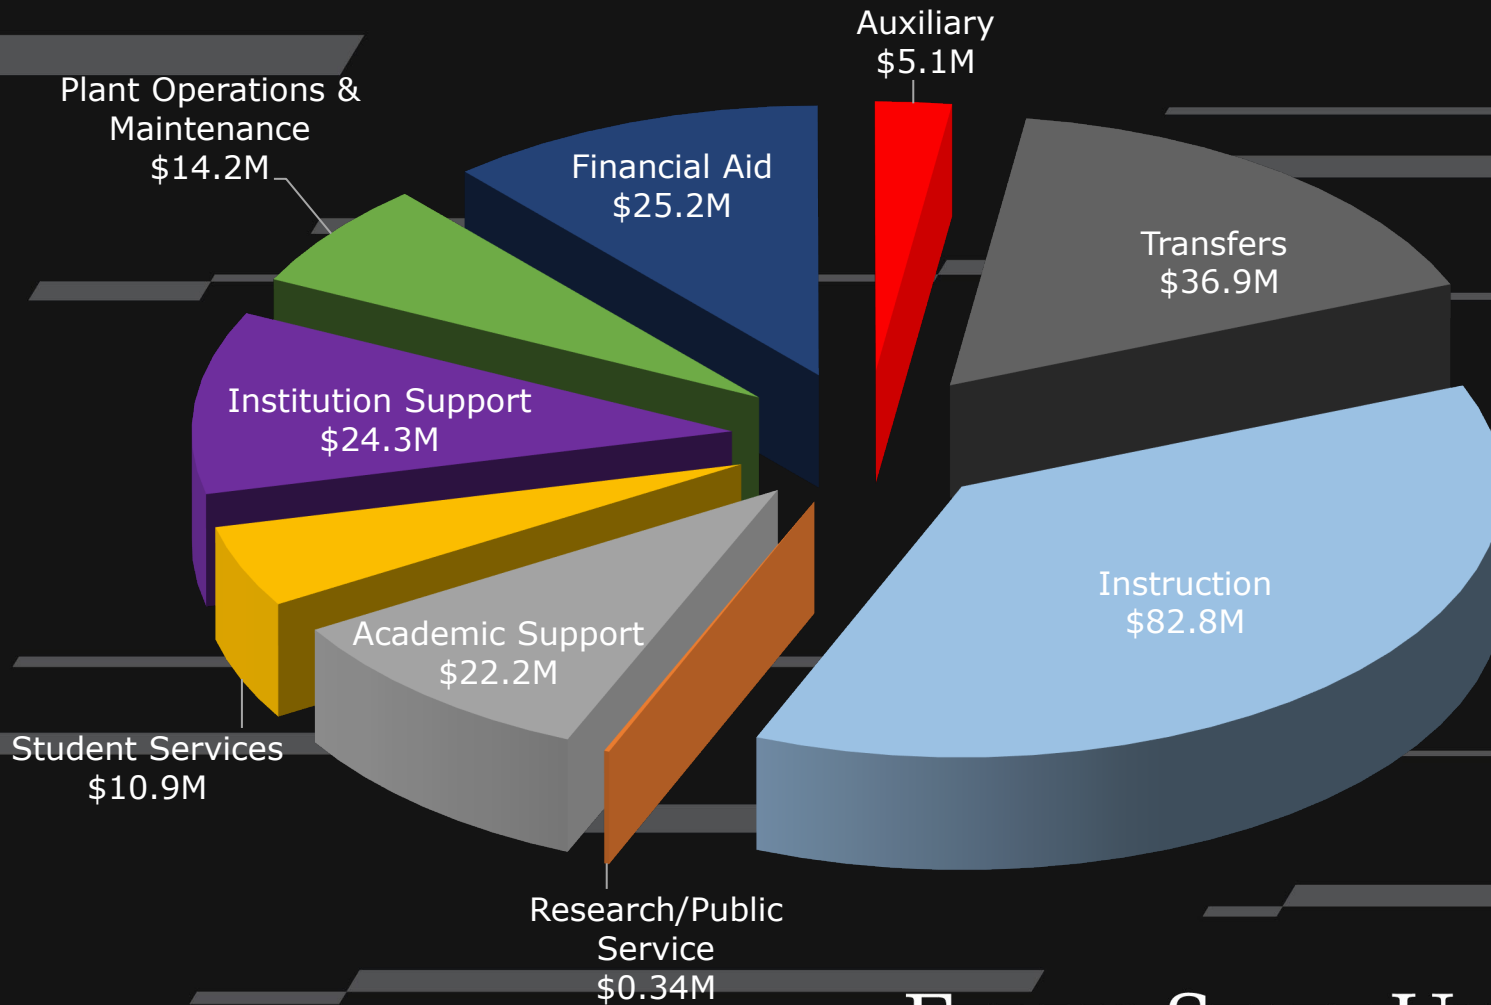

# General Fund Expenditures 2021-2022

FERRIS STATE UNIVERSITY

FERRIS FORWARD