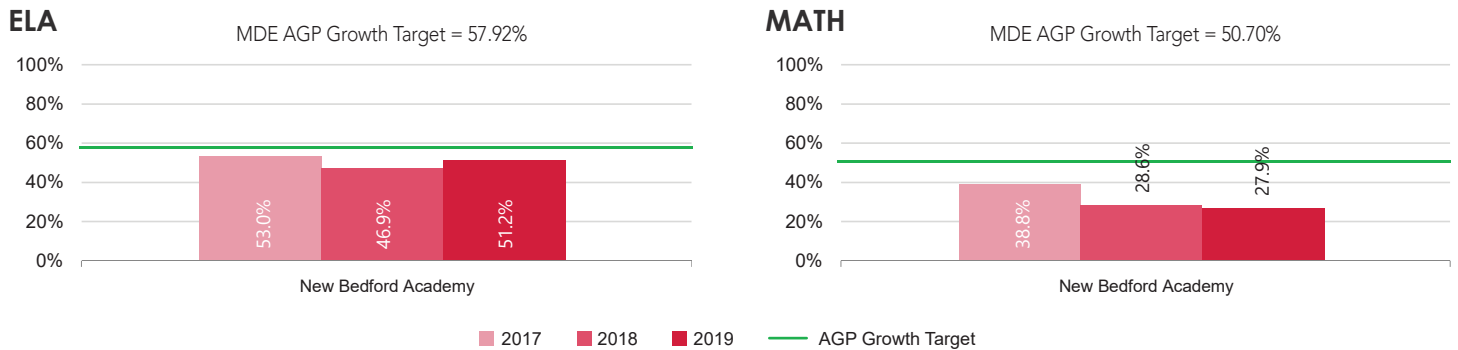

New Bedford Academy

2018-2019 Contract Performance Report UPDATE

MDE School Growth Index 2019

Percent of all students in grades 4-8 & 11 who met their Adequate Growth Percentile (AGP)

The Academy's School Growth Index in ELA and math has been updated for 2019 (above). Please refer to these scores, in addition to the other assessment data presented in the 2018-2019 Contract Performance Report, for a holistic view of the Academy's performance.

School	Value
Muskegon Montessori Academy for Environmental Change	95.32
Huron Academy - Elementary	92.19
Bridge Academy East	82.89
Hope of Detroit Academy - Elementary	76.28
Creative Technologies Academy	75.44
Huron Academy - Elementary/Middle School	70.16
New Bedford Academy	67.17
Michigan Connections Academy	65.46
Marshall Academy	63.07
Battle Creek Montessori Academy	57.53
Bridge Academy West	54.31
Northridge Academy	49.72
Hope Academy of West Michigan	44.00
Voyageur College Prep	40.42
Hope of Detroit Academy - Middle/High	36.36
Conner Creek Academy East - Elementary	34.72
Voyageur Academy	33.29
Conner Creek Academy East - Collegiate	32.43
Joy Preparatory Academy	31.19
Benton Harbor Charter School	29.01
Lighthouse Academy - Eagle Village	23.11
Lighthouse Academy - North Campus	22.67
Clara B. Ford Academy	22.48
Lighthouse Academy	21.03
Blended Learning Academies Credit Recovery High School	10.41
Lighthouse Academy - St. Johns	0.00
Lighthouse Academy - The Pier	0.00
Lighthouse Academy - Waalkes	No Data Available

MDE Index Value 2019

Overall Index of all Ferris charter schools

The Academy's overall Index Value has also been updated for 2019. Presented to the left is the Academy's Overall Index Value, in comparison to all Ferris authorized academies.