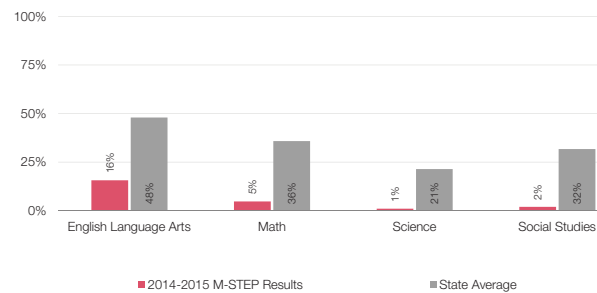

**FREE & REDUCED PRICE ELIGIBILITY**

**SPECIAL EDUCATION STATUS**

**ENGLISH LANGUAGE LEARNERS (ELL)**

**ENROLLMENT BY YEAR:**

**STUDENTS BY GRADE:**

**ETHNICITY:**

**M-STEP ACHIEVEMENT: GRADES 3-11 (% Proficient):**