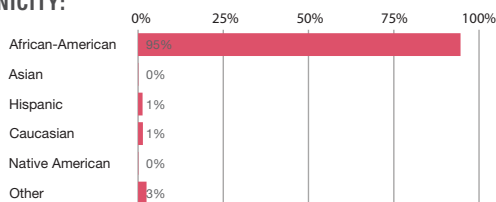

**FREE & REDUCED PRICE ELIGIBILITY**

**SPECIAL EDUCATION STATUS**

**ENGLISH LANGUAGE LEARNERS (ELL)**

**ENROLLMENT BY YEAR:**

**STUDENTS BY GRADE:**

**ETHNICITY:**

**M-STEP ACHIEVEMENT: GRADES 3-11 (% Proficient):**