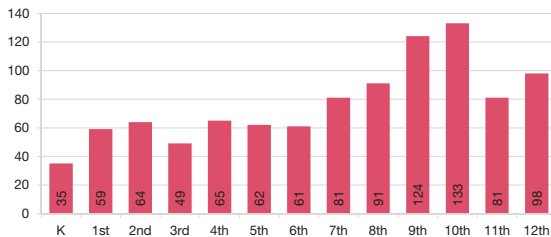

**FREE & REDUCED PRICE ELIGIBILITY**

**SPECIAL EDUCATION STATUS**

**ENGLISH LANGUAGE LEARNERS (ELL)**

**ENROLLMENT BY YEAR:**

**STUDENTS BY GRADE:**

**ETHNICITY:**

**M-STEP ACHIEVEMENT: GRADES 3-11 (% Proficient):**

**PERFORMANCE SERIES RESULTS:**

Percent of students enrolled 3 or more years who meet the targets in grades 3 through 8

**COMPOSITE RESIDENT (CRD):**

The CRD is a breakdown of the traditional public school districts students would be assigned to if they were not enrolled in this academy.