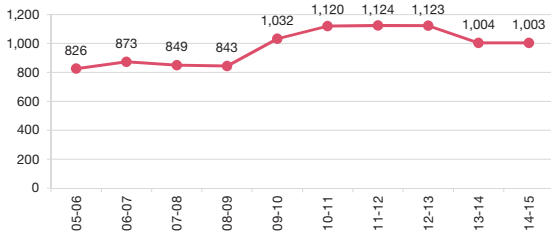

**FREE & REDUCED PRICE ELIGIBILITY**

**SPECIAL EDUCATION STATUS**

**ENGLISH LANGUAGE LEARNERS (ELL)**

**ENROLLMENT BY YEAR:**

**STUDENTS BY GRADE:**

**ETHNICITY:**

**M-STEP ACHIEVEMENT: GRADES 3-11 (% Proficient):**