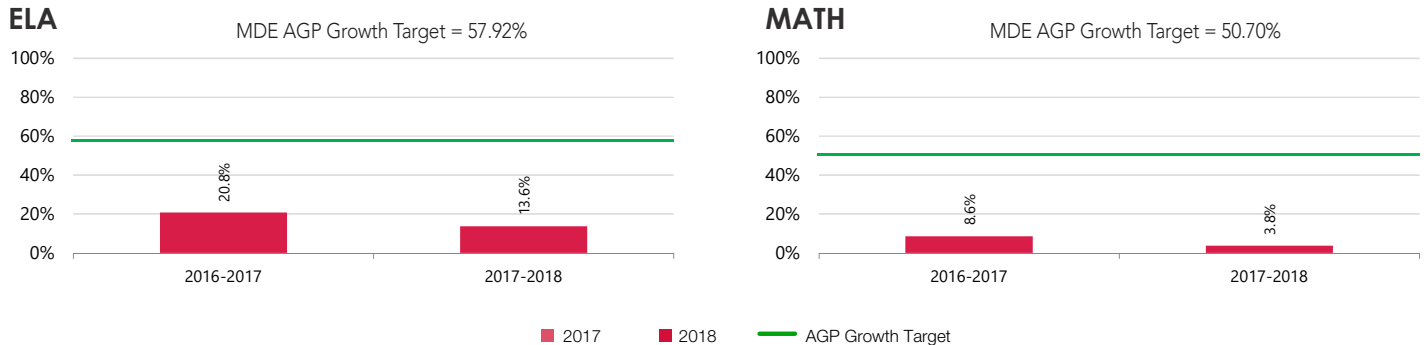

CONTRACT PERFORMANCE REPORT

2017-2018

MICHIGAN SCHOOL INDEX

In 2016-2017 Michigan introduced the Michigan School Index System as a new accountability system under the Every Student Succeeds Act (ESSA) of 2015. Schools receive an overall index value ranging from 0-100, based on six key areas: student assessment data, graduation rates, attendance rates, completing advanced coursework, postsecondary enrollment, and staffing ratios.

Below are the Academy's actual index scores for 2017-2018, along with the overall school index:

Joy Preparatory Academy

 <p>Overall Index 23.96</p> <p>View More</p>	 <p>Support Category N/A</p>
 <p>Growth Index 15.74</p> <p>View More</p>	 <p>Proficiency Index 10.12</p> <p>View More</p>
 <p>Graduation Rate Index N/A</p>	 <p>English Learner Progress Index N/A</p>
 <p>School Quality and Student Success Index 61.74</p> <p>View More</p>	 <p>Assessment Participation Index Assessment Participation 100.00 English Learner Participation N/A</p> <p>View More</p>

MDE School Growth Index 2018

Percent of all students in grades 4-8 & 11 who met their Adequate Growth Percentile (AGP)

The Academy's School Growth Index in ELA and math has been updated for 2018 (above). Please refer to these scores, in addition to the other assessment data presented in the 2017-2018 Contract Performance Report for a holistic view of the Academy's performance.