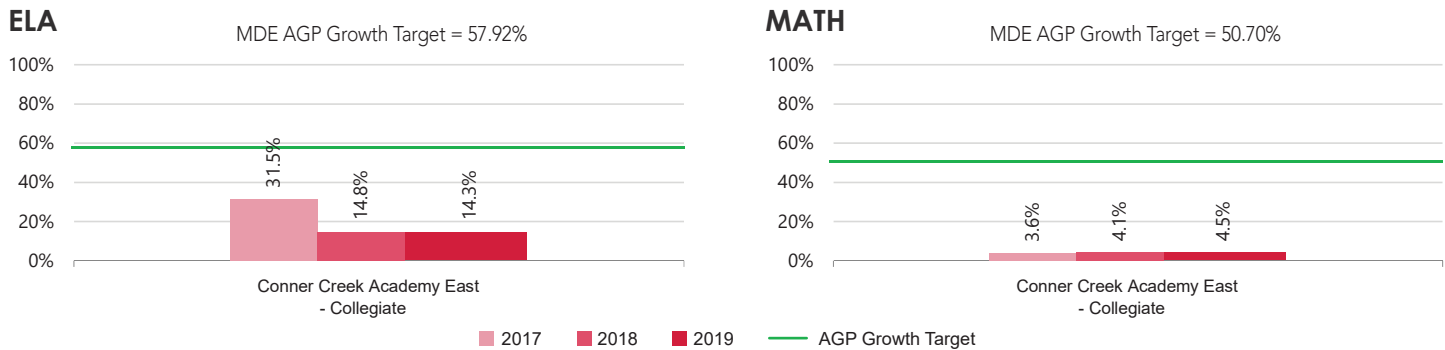

Conner Creek Academy East

2018-2019 Contract Performance Report UPDATE

MDE School Growth Index 2019

Percent of all students in grades 4-8 & 11 who met their Adequate Growth Percentile (AGP)

The Academy's School Growth Index in ELA and math has been updated for 2019 (above). Please refer to these scores, in addition to the other assessment data presented in the 2018-2019 Contract Performance Report, for a holistic view of the Academy's performance.

School	Value

Muskegon Montessori Academy for Environmental Change	95.32
Huron Academy - Elementary	92.19
Bridge Academy East	82.89
Hope of Detroit Academy - Elementary	76.28
Creative Technologies Academy	75.44
Huron Academy - Elementary/Middle School	70.16
New Bedford Academy	67.17
Michigan Connections Academy	65.46
Marshall Academy	63.07
Battle Creek Montessori Academy	57.53
Bridge Academy West	54.31
Northridge Academy	49.72
Hope Academy of West Michigan	44.00
Voyageur College Prep	40.42
Hope of Detroit Academy - Middle/High	36.36
Conner Creek Academy East - Elementary	34.72
Voyageur Academy	33.29
Conner Creek Academy East - Collegiate	32.43
Joy Preparatory Academy	31.19
Benton Harbor Charter School	29.01
Lighthouse Academy - Eagle Village	23.11
Lighthouse Academy - North Campus	22.67
Clara B. Ford Academy	22.48
Lighthouse Academy	21.03
Blended Learning Academies Credit Recovery High School	10.41
Lighthouse Academy - St. Johns	0.00
Lighthouse Academy - The Pier	0.00
Lighthouse Academy - Waalkes	No Data Available

MDE Index Value 2019

Overall Index of all Ferris charter schools

The Academy's overall Index Value has also been updated for 2019. Presented to the left is the Academy's Overall Index Value, in comparison to all Ferris authorized academies.