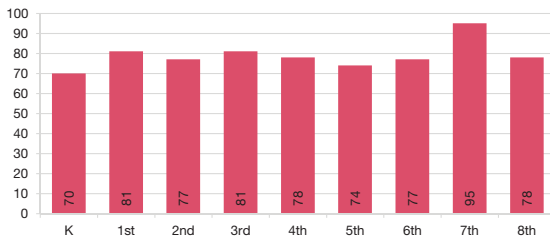

**FREE & REDUCED PRICE ELIGIBILITY**

**SPECIAL EDUCATION STATUS**

**ENGLISH LANGUAGE LEARNERS (ELL)**

**ENROLLMENT BY YEAR:**

**STUDENTS BY GRADE:**

**ETHNICITY:**

**M-STEP ACHIEVEMENT: GRADES 3-11 (% Proficient):**

**PERFORMANCE SERIES RESULTS:**

Percent of students enrolled 3 or more years who meet the targets in grades 3 through 8

**COMPOSITE RESIDENT (CRD):**

The CRD is a breakdown of the traditional public school districts students would be assigned to if they were not enrolled in this academy.