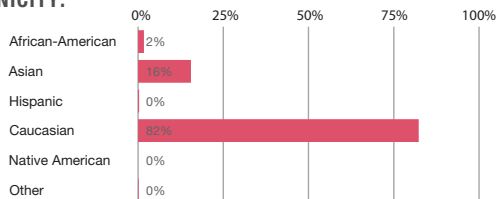

**FREE & REDUCED PRICE ELIGIBILITY**

**SPECIAL EDUCATION STATUS**

**ENGLISH LANGUAGE LEARNERS (ELL)**

**ENROLLMENT BY YEAR:**

**STUDENTS BY GRADE:**

**ETHNICITY:**

**M-STEP ACHIEVEMENT: GRADES 3-11 (% Proficient):**