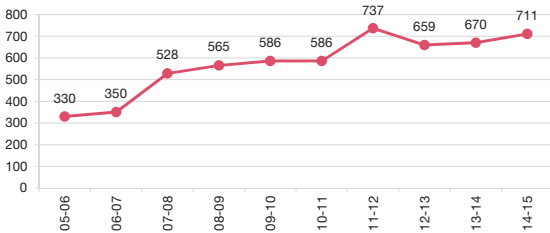

**FREE & REDUCED PRICE ELIGIBILITY**

**SPECIAL EDUCATION STATUS**

**ENGLISH LANGUAGE LEARNERS (ELL)**

**ENROLLMENT BY YEAR:**

**STUDENTS BY GRADE:**

**ETHNICITY:**

**M-STEP ACHIEVEMENT: GRADES 3-11 (% Proficient):**