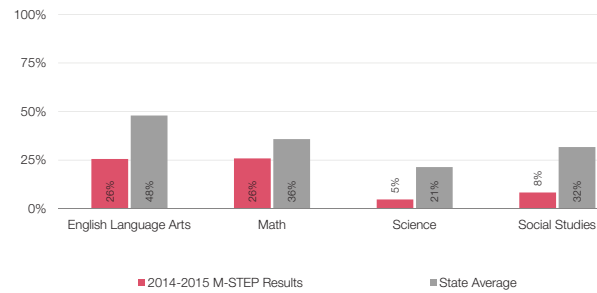

**FREE & REDUCED PRICE ELIGIBILITY**

**SPECIAL EDUCATION STATUS**

**ENGLISH LANGUAGE LEARNERS (ELL)**

**ENROLLMENT BY YEAR:**

**STUDENTS BY GRADE:**

**ETHNICITY:**

**M-STEP ACHIEVEMENT: GRADES 3-11 (% Proficient):**