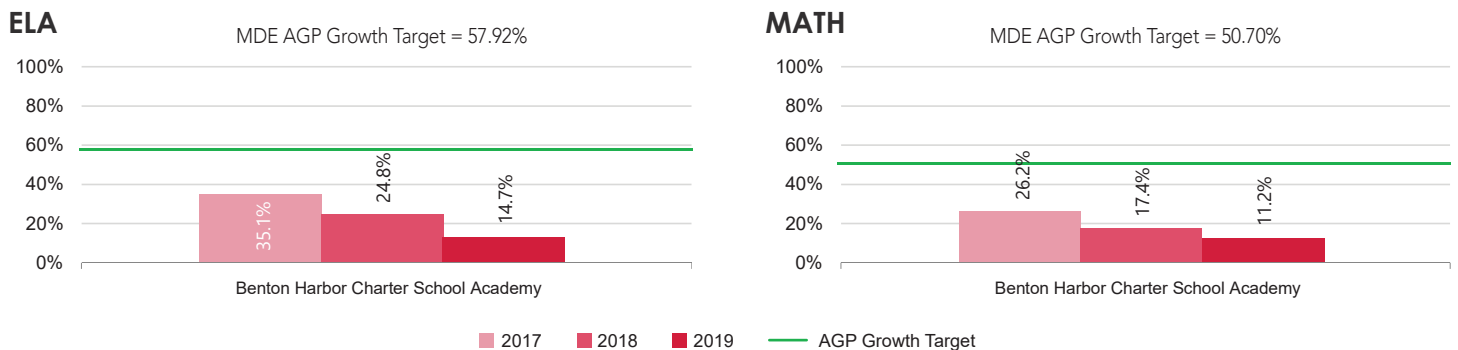

CONTRACT PERFORMANCE REPORT

2018-2019

Benton Harbor Charter School Academy

MICHIGAN SCHOOL INDEX

In 2016-2017 Michigan introduced the Michigan School Index System as a new accountability system under the Every Student Succeeds Act (ESSA) of 2015. Schools receive an overall index value ranging from 0-100, based on six key areas: student assessment data, graduation rates, attendance rates, completing advanced coursework, postsecondary enrollment, and staffing ratios.

Below are the Academy's actual index scores for 2019, along with the overall school index:

For more information on Michigan's school accountability system and the School Index System, please visit: <https://www.mischooldata.org/SchoolIndex2/Location.aspx>

Benton Harbor Charter School Academy

2018-2019 Contract Performance Report UPDATE

MDE School Growth Index 2019

Percent of all students in grades 4-8 & 11 who met their Adequate Growth Percentile (AGP)

The Academy's School Growth Index in ELA and math has been updated for 2019 (above). Please refer to these scores, in addition to the other assessment data presented in the 2018-2019 Contract Performance Report, for a holistic view of the Academy's performance.