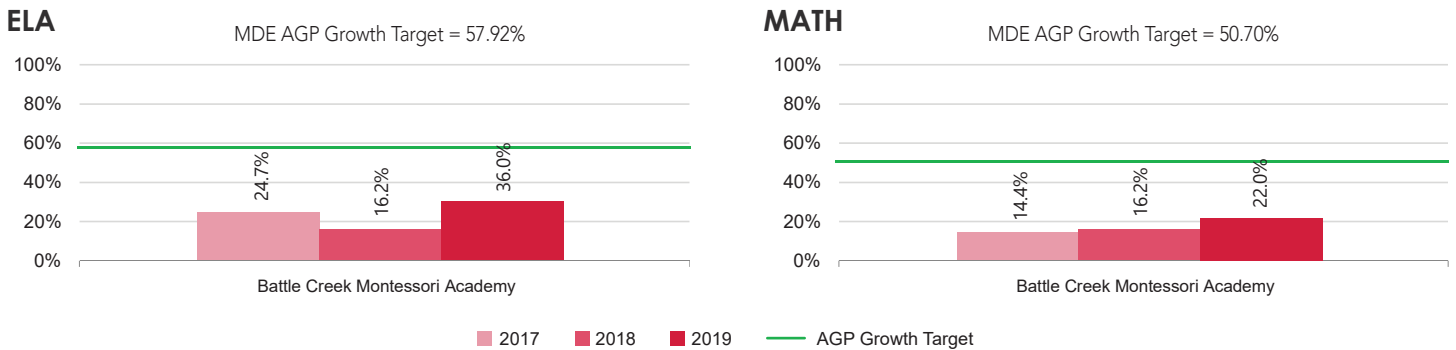

Battle Creek Montessori Academy

2018-2019 Contract Performance Report UPDATE

MDE School Growth Index 2019

Percent of all students in grades 4-8 & 11 who met their Adequate Growth Percentile (AGP)

The Academy's School Growth Index in ELA and math has been updated for 2019 (above). Please refer to these scores, in addition to the other assessment data presented in the 2018-2019 Contract Performance Report, for a holistic view of the Academy's performance.

School	Value
Muskegon Montessori Academy for Environmental Change	95.32
Huron Academy - Elementary	92.19
Bridge Academy East	82.89
Hope of Detroit Academy - Elementary	76.28
Creative Technologies Academy	75.44
Huron Academy - Elementary/Middle School	70.16
New Bedford Academy	67.17
Michigan Connections Academy	65.46
Marshall Academy	63.07
Battle Creek Montessori Academy	57.53
Bridge Academy West	54.31
Northridge Academy	49.72
Hope Academy of West Michigan	44.00
Voyageur College Prep	40.42
Hope of Detroit Academy - Middle/High	36.36
Conner Creek Academy East - Elementary	34.72
Voyageur Academy	33.29
Conner Creek Academy East - Collegiate	32.43
Joy Preparatory Academy	31.19
Benton Harbor Charter School	29.01
Lighthouse Academy - Eagle Village	23.11
Lighthouse Academy - North Campus	22.67
Clara B. Ford Academy	22.48
Lighthouse Academy	21.03
Blended Learning Academies Credit Recovery High School	10.41
Lighthouse Academy - St. Johns	0.00
Lighthouse Academy - The Pier	0.00
Lighthouse Academy - Waalkes	No Data Available

MDE Index Value 2019

Overall Index of all Ferris charter schools

The Academy's overall Index Value has also been updated for 2019. Presented to the left is the Academy's Overall Index Value, in comparison to all Ferris authorized academies.

* Family Education Rights and Privacy Act (FERPA) – Federal law that prohibits student identifiable education data from being publicly disseminated. A group of 10 or less students is considered to contain student identifiable data.