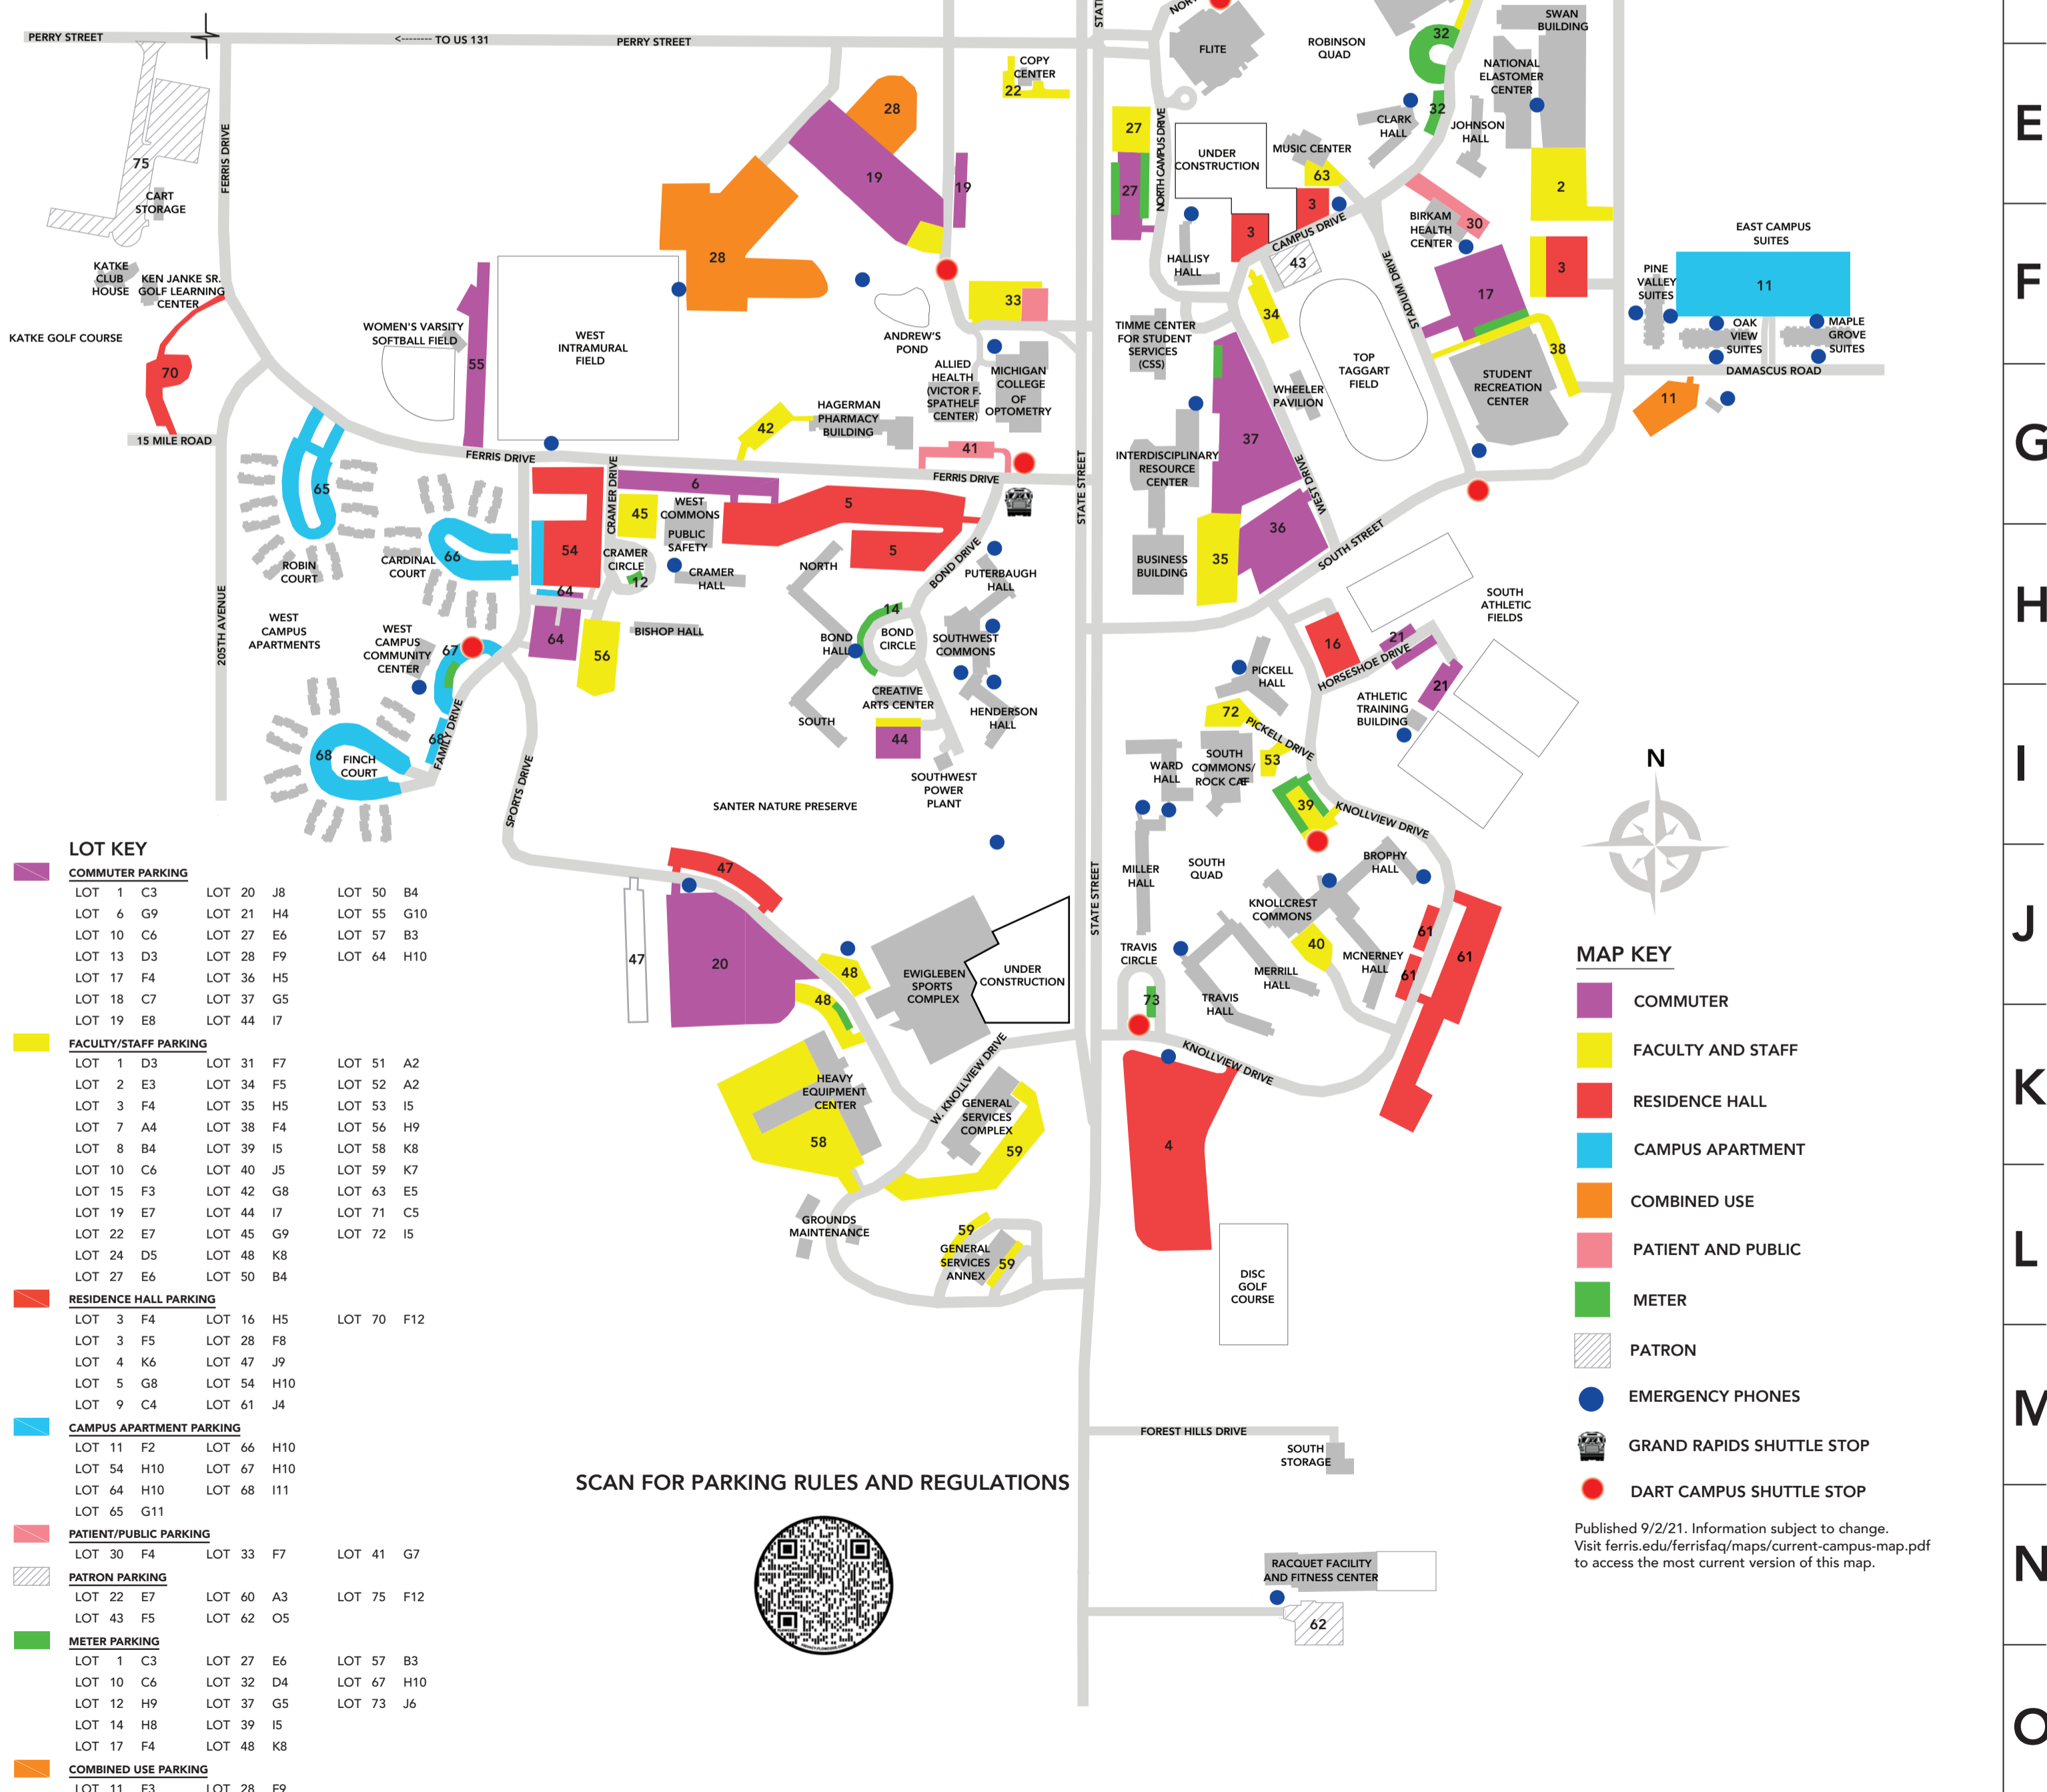

BUILDING NAME	CODE	LOCATION	BUILDING NAME	CODE	LOCATION
Allied Health Building (Victor F. Spatheff Center, College of Health Professions)	VFS	G7	Michigan College of Optometry Building (College of Optometry, University Eye Center)	MCO	G7
Alumni Building	ALU	A3	Miller Hall	MIL	J6
Arts and Sciences Commons (College of Arts, Sciences and Education, Card/Riley Conservation and Wildlife Education Center, Retention and Student Success, Educational Counseling and Disabilities Services)	ASC	D5	Music Activities Center	MUS	E5
Asphalt Pavement Association of Michigan Training Facility	HMA	A1	MyBulldog Service Center	UCB	D4
Athletic Training Building	ATB	I5	National Elastomer Center (College of Engineering Technology)	NEC	E4
Automotive Center (College of Engineering Technology)	AUT	B4	North Hall	NRB	C4
Birkam Health Center (Ferris Youth Initiative, Ferris State Collegiate Recovery Education and Wellness, The Anti-Violence Alliance, Personal Counseling Center)	BHC	F4	North Storage	NST	C7
Bishop Hall (College of Arts, Sciences and Education, College of Business, Early Learning Center)	BIS	H9	Pickell Hall (Honors Program)	PIC	H5
Bituminous Lab	BIT	A2	Power Plant	POW	B4
Bond Hall (North and South)	BON	H8	Prakken Building	PRK	A3
Brophy Hall	BRO	J4	Public Safety (West Commons)	WCO	H9
Business Building (College of Business)	BUS	H6	Puterbaugh Hall	PUT	H7
Clark Hall	CLK	E4	Quad Cafe	UCB	D4
Copy Center (Ferris Printing Services)	CCE	E7	Racquet Facility and Fitness Center (Professional Tennis Management)	ROT	O5
Corporate and Professional Development Center	CPD	A2	Robinson Quad	ROQ	O5
Cramer Hall	CRA	H8	Rock Cafe (South Commons)	SCO	I5
Creative Arts Center	CAC	I7	Science Building (College of Arts, Sciences and Education)	SCI	C5
Disc Golf Course	L5		Science Chiller Complex	SCC	C6
East Campus Suites	ECS	F2	South Athletic Fields	SAF	I7
Ewigleben Sports Complex	SPO	J7	Southwest Commons	SWC	H4
Erbert & Gerbert's Sandwich Shop	IRC	G6	Starbucks (IRC, UCB)	SPL	I7
Ferris Outfitters	UCB	D4	Starr Educational Center (College of Arts, Sciences and Education, Museum of Sexist Objects)	STR	D6
FLITE Library (Jim Crow Museum of Racist Memorabilia)	FLT	E5	Student Recreation Center (Field House, Swimming Pool)	SRC	D3
General Services Annex	GSA	L7	Swan Building (College of Engineering Technology)	SWN	G4
General Services Building	GEN	K7	The Market	SCO	I5
Granger Center for Construction and HVACR (School of Built Environment)	GRN	B4	Timme Center for Student Services (Admissions, Business Office, Financial Aid Office, President's Office)	CSA	F6
Hagerman Pharmacy Building (College of Pharmacy)	PHR	G8	Top Taggart Field	TRF	G5
Hallsy Hall	HAL	F6	Travis Hall	TRV	J6
Heavy Equipment (College of Engineering Technology)	HEC	K8	University Center (Event Center, Ferris Outfitters, Fine Art Gallery, First Lady's Attic, Fraternity/Sorority Life, IT Solutions Center, LGBTQ+ Center, MyBulldog Service Center, Student Government, Student Activities, Quad Cafe, Starbucks, Veterans Association, Volunteer, Leadership and Career Center)	UCB	D4
Henderson Hall	HEN	I7	Ward Hall	WAR	I6
Institute for Construction Education and Training	ICT	A2	West Building	WES	A4
Interdisciplinary Resource Center	IRC	G6	West Campus Apartments	WCA	H10
Johnson Hall (College of Engineering Technology)	JOH	E4	West Campus Community Center	WCC	H10
Katke Golf Course (Ken Janke Sr. Golf Learning Center)	KAT	F12	West Commons	WCO	H9
Knollcrest Commons (Professional Golf Management)	KNO	J5	Williams Auditorium	WIL	C6
McKessy House	MCK	C6	Wheeler Pavilion (Top Taggart Field)	TF	G5
McNerney Hall	MCN	J5			
Merrill Hall	MER	J5			