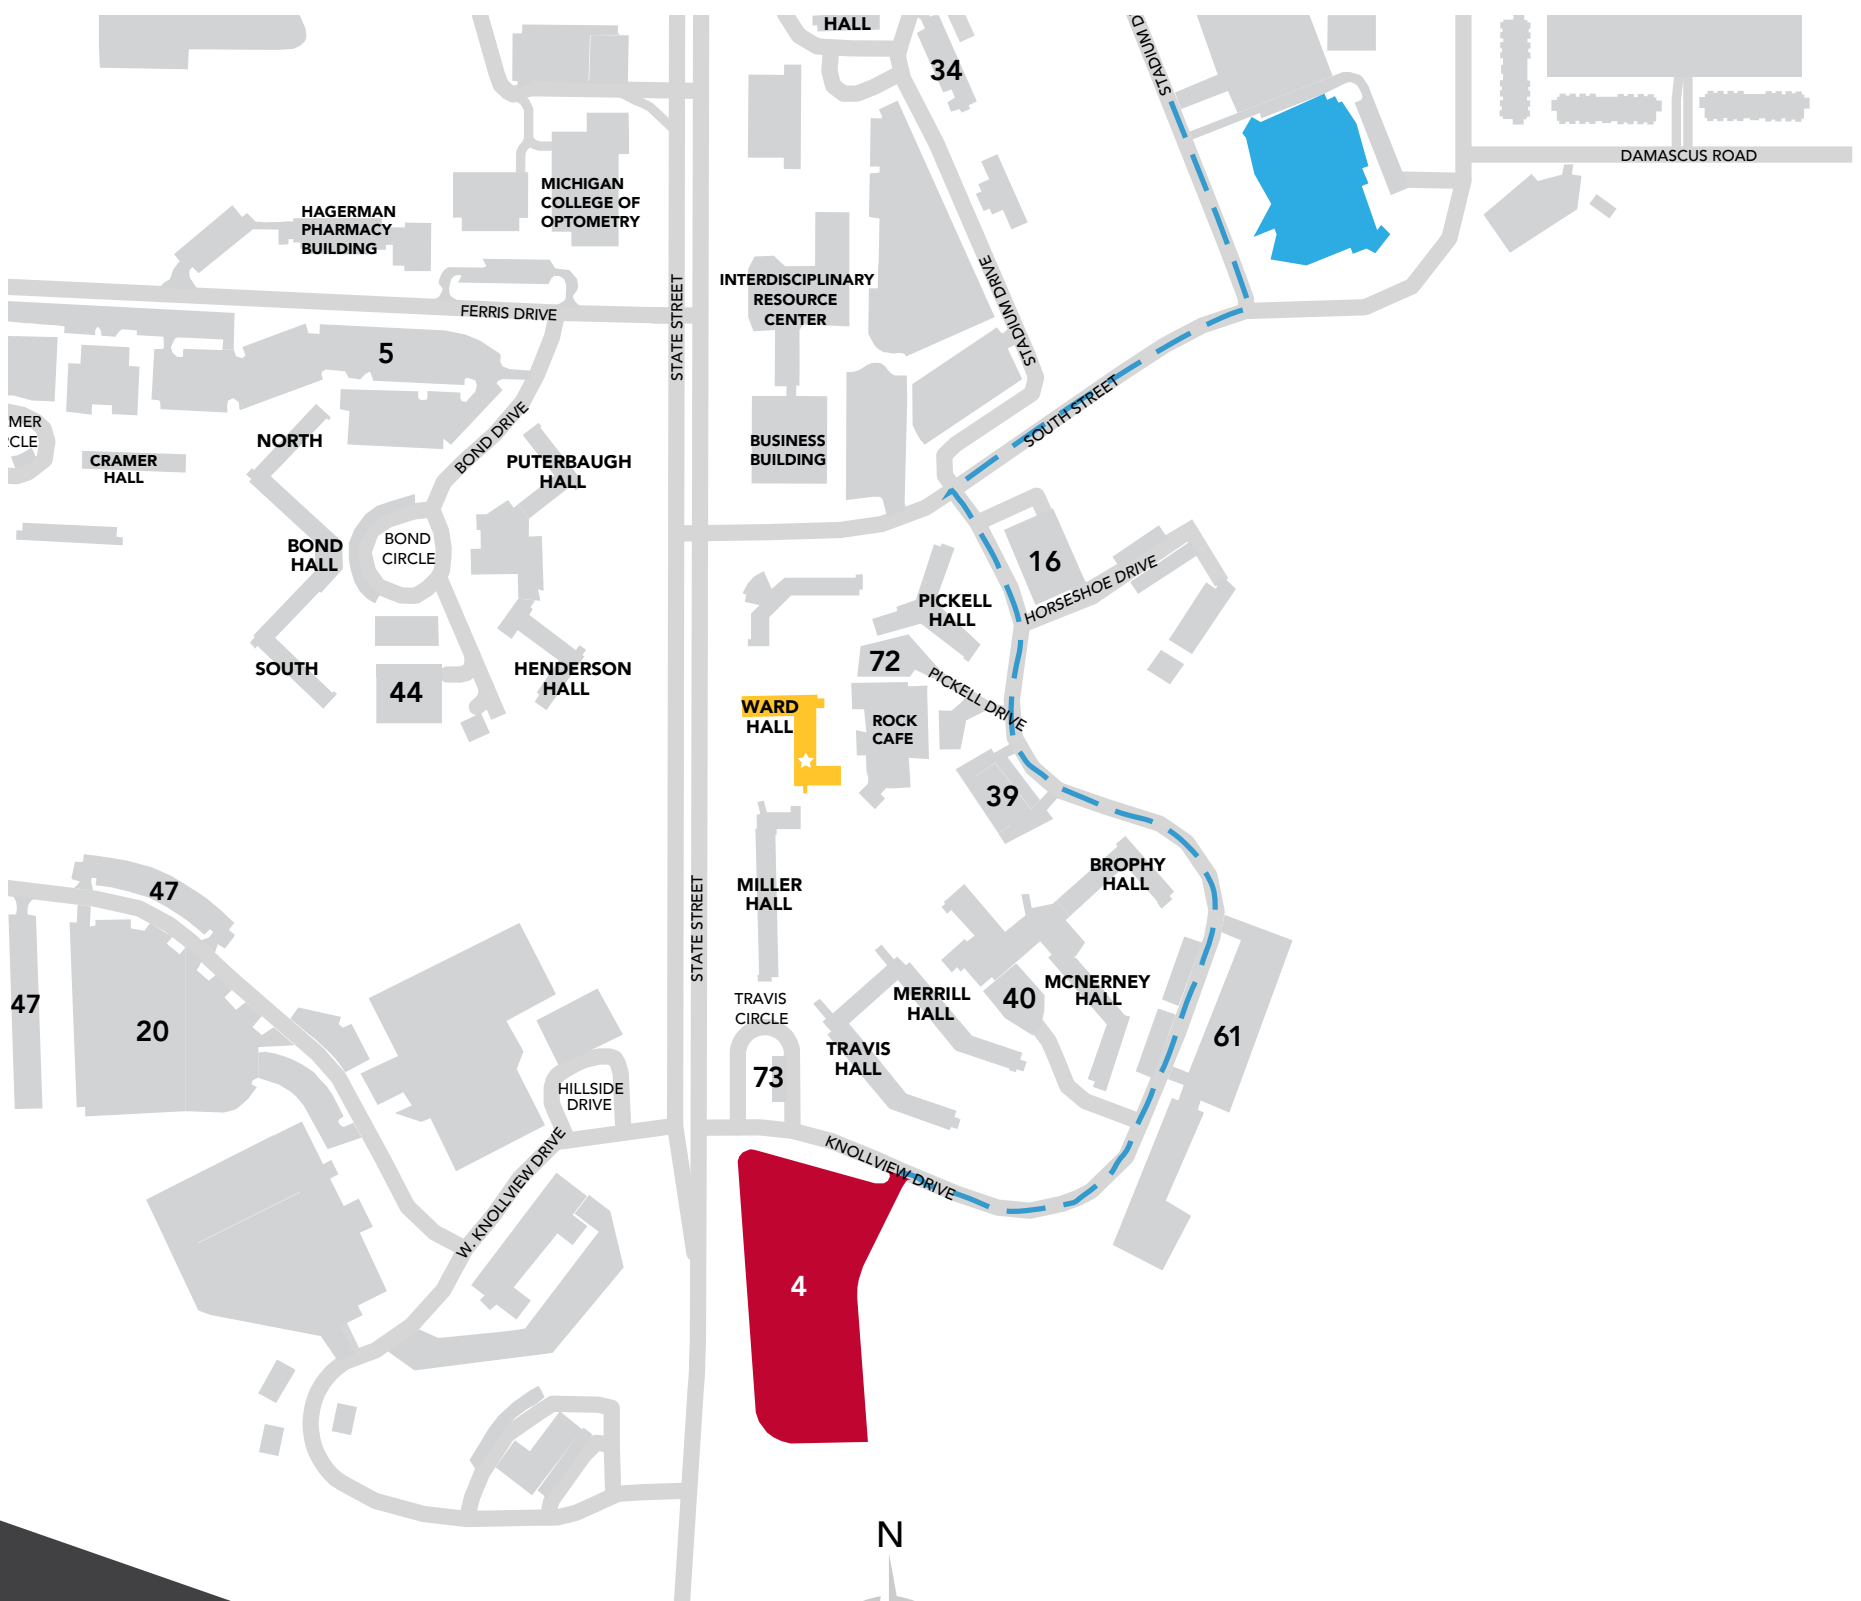

MOVE IN DAY DIRECTIONS

WARD HALL

Directions to Hall: [1413 S State St, Big Rapids, MI 49307](#)

- Turn left out of Stadium Drive
- Turn right on South Street
- Turn left on Knollview Drive
- Head down Knollview until you see Lot 61
- Turn left onto Lot 4

 Rec Center (UREC)

 Parking Lot

 Residence Hall

 Instructions

 (231) 591-6834
WARD HALL

 (231) 591-3745
HOUSING OFFICE

 FERRIS.EDU/HOUSING

  FERRISHOUSING