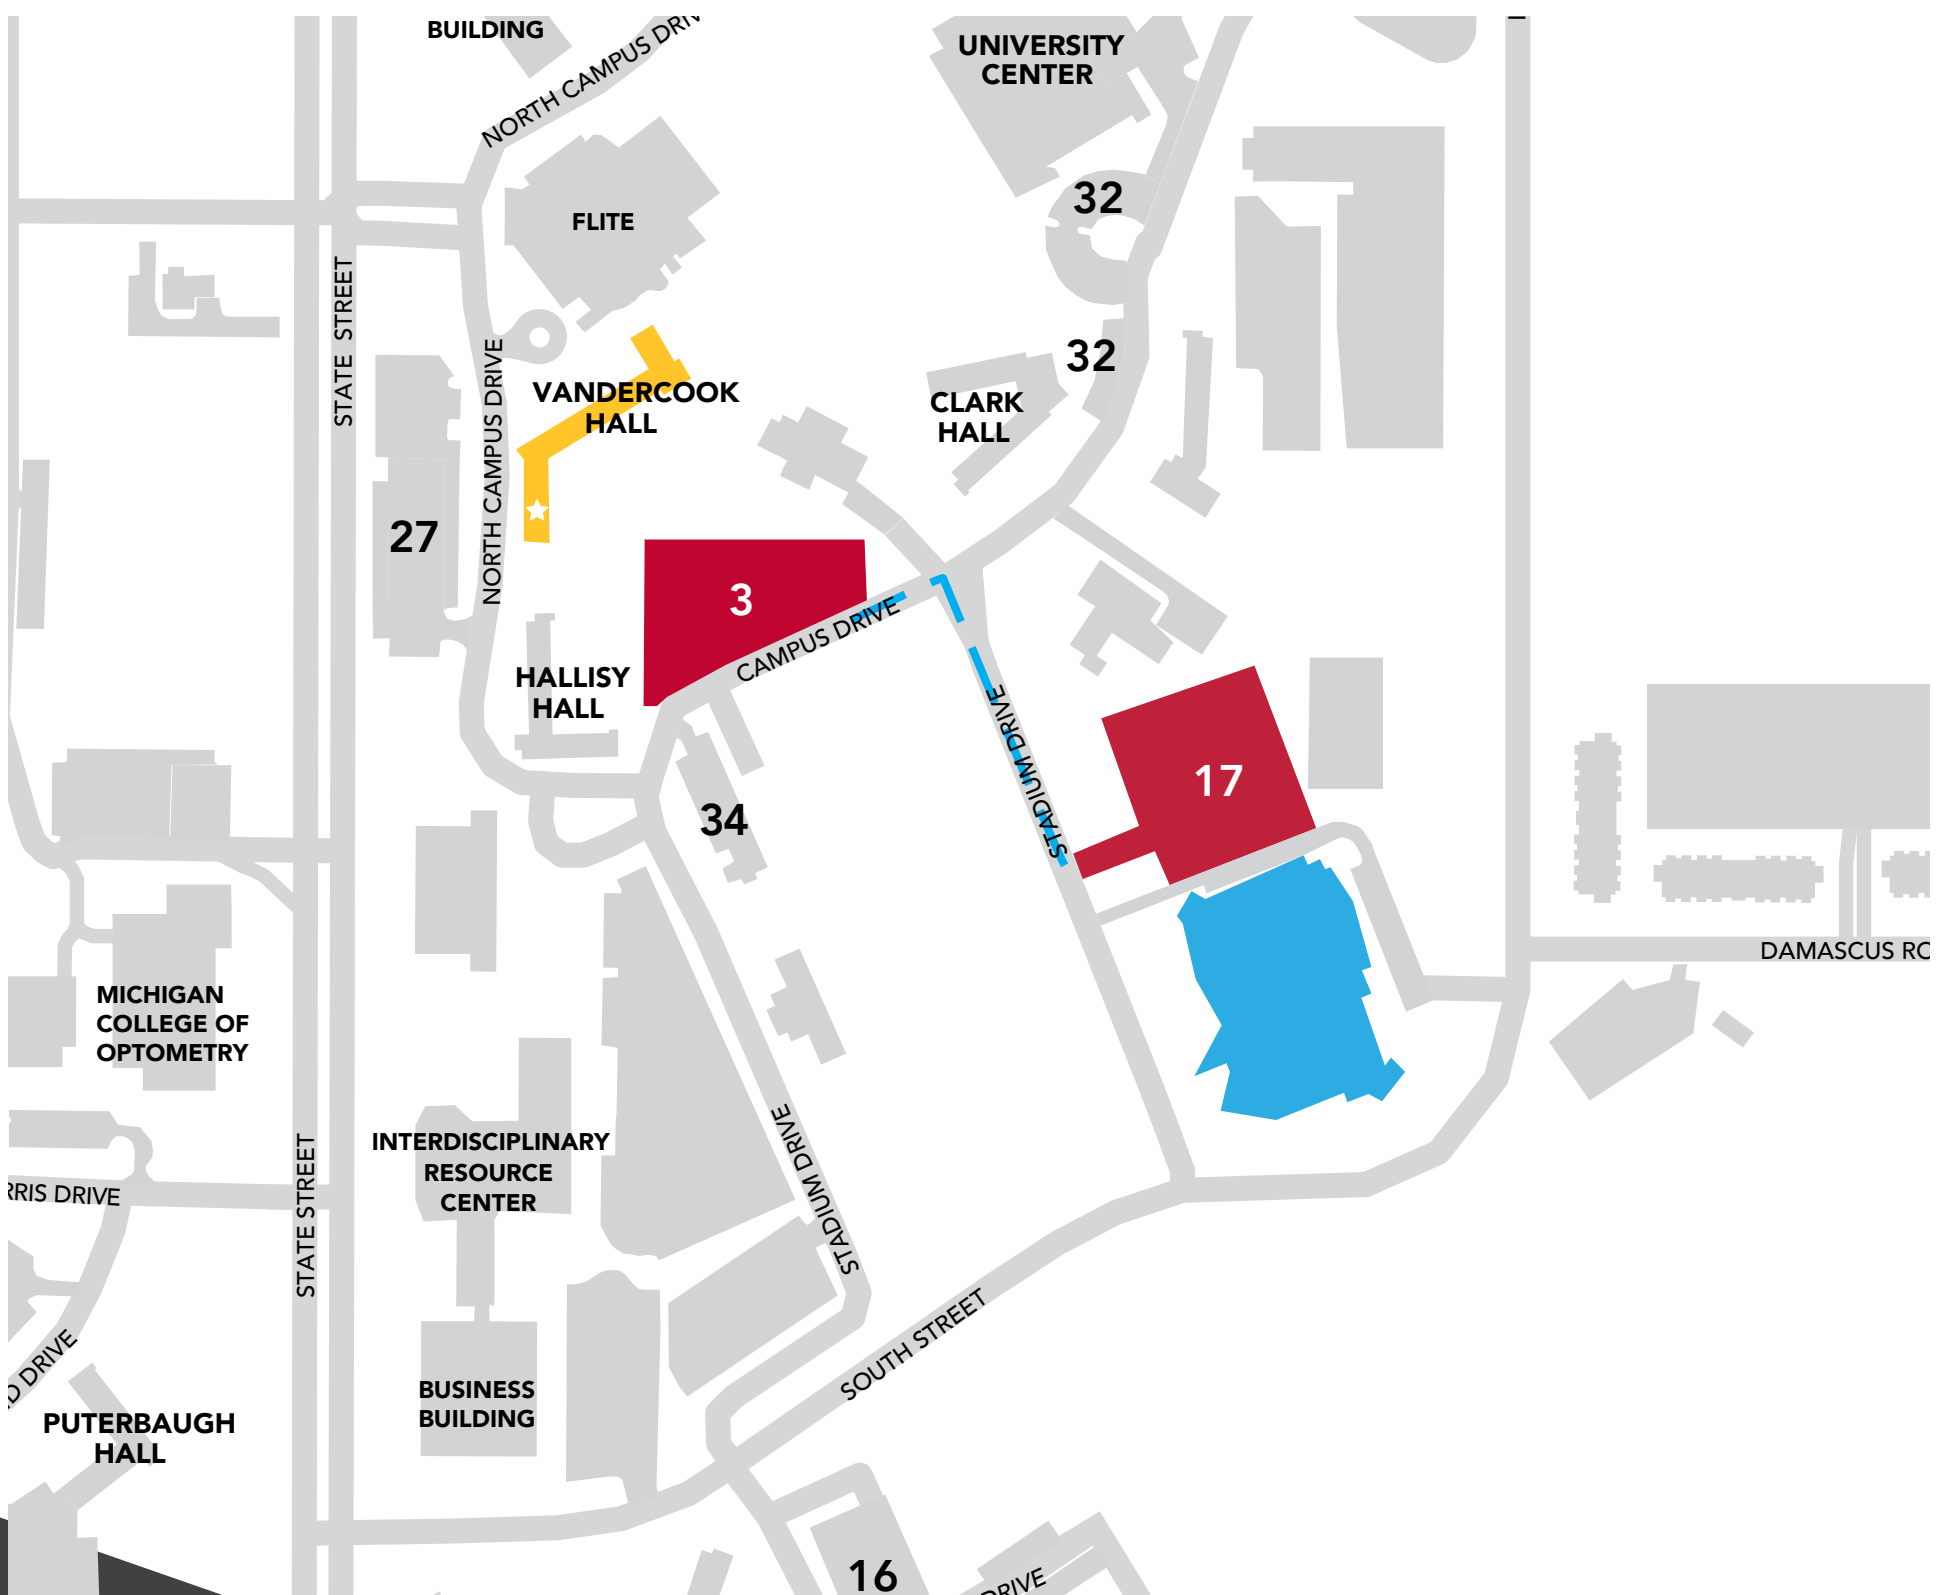

## MOVE IN DAY DIRECTIONS

# VANDERCOOK HALL

Directions to Hall: [1009 S State St, Big Rapids, MI 49307](#)

- Turn right onto Stadium Drive
- Turn left onto Campus Drive
- Turn right onto Lot 3

(231) 591-6827  
VANDERCOOK HALL

(231) 591-3745  
HOUSING OFFICE

FERRIS.EDU/HOUSING

FERRISHOUSING

Rec Center (UREC)

Parking Lot

Residence Hall

Instructions