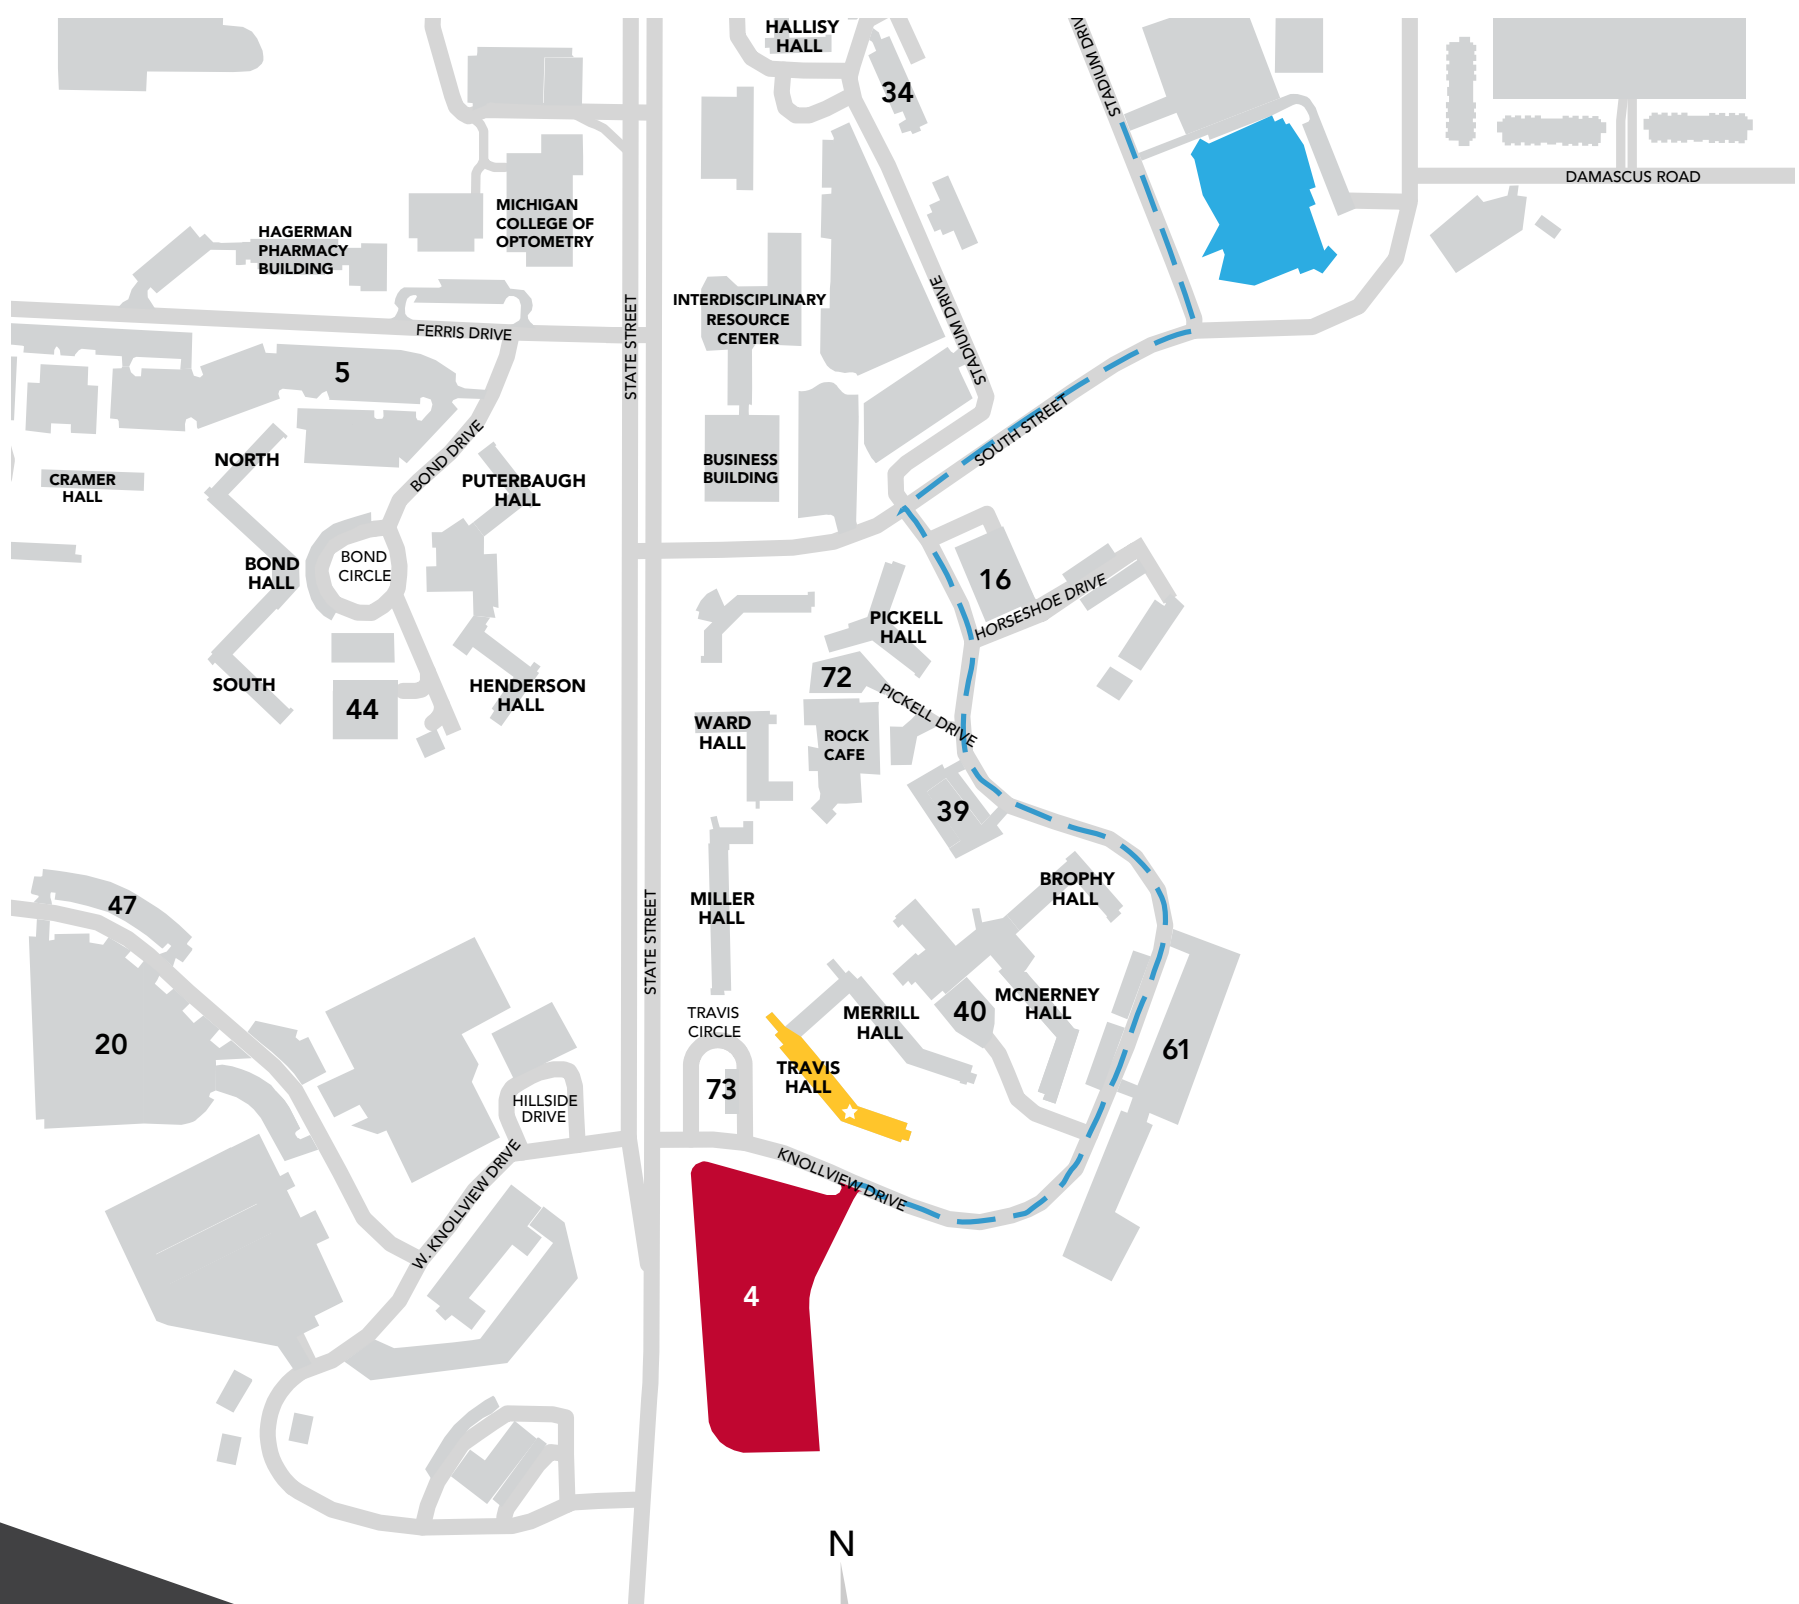

MOVE IN DAY DIRECTIONS

TRAVIS HALL

Directions to Hall: [1524 Knollview Dr, Big Rapids, MI 49307](#)

- Turn left out of Stadium Drive
- Turn right on South Street
- Turn left on Knollview Drive
- Head down Knollview until you see Lot 61
- Turn left onto Lot 4

(231) 591-6801
TRAVIS HALL

(231) 591-3745
HOUSING OFFICE

FERRIS.EDU/HOUSING

FERRISHOUSING

 Rec Center (UREC)

 Parking Lot

 Residence Hall

 Instructions