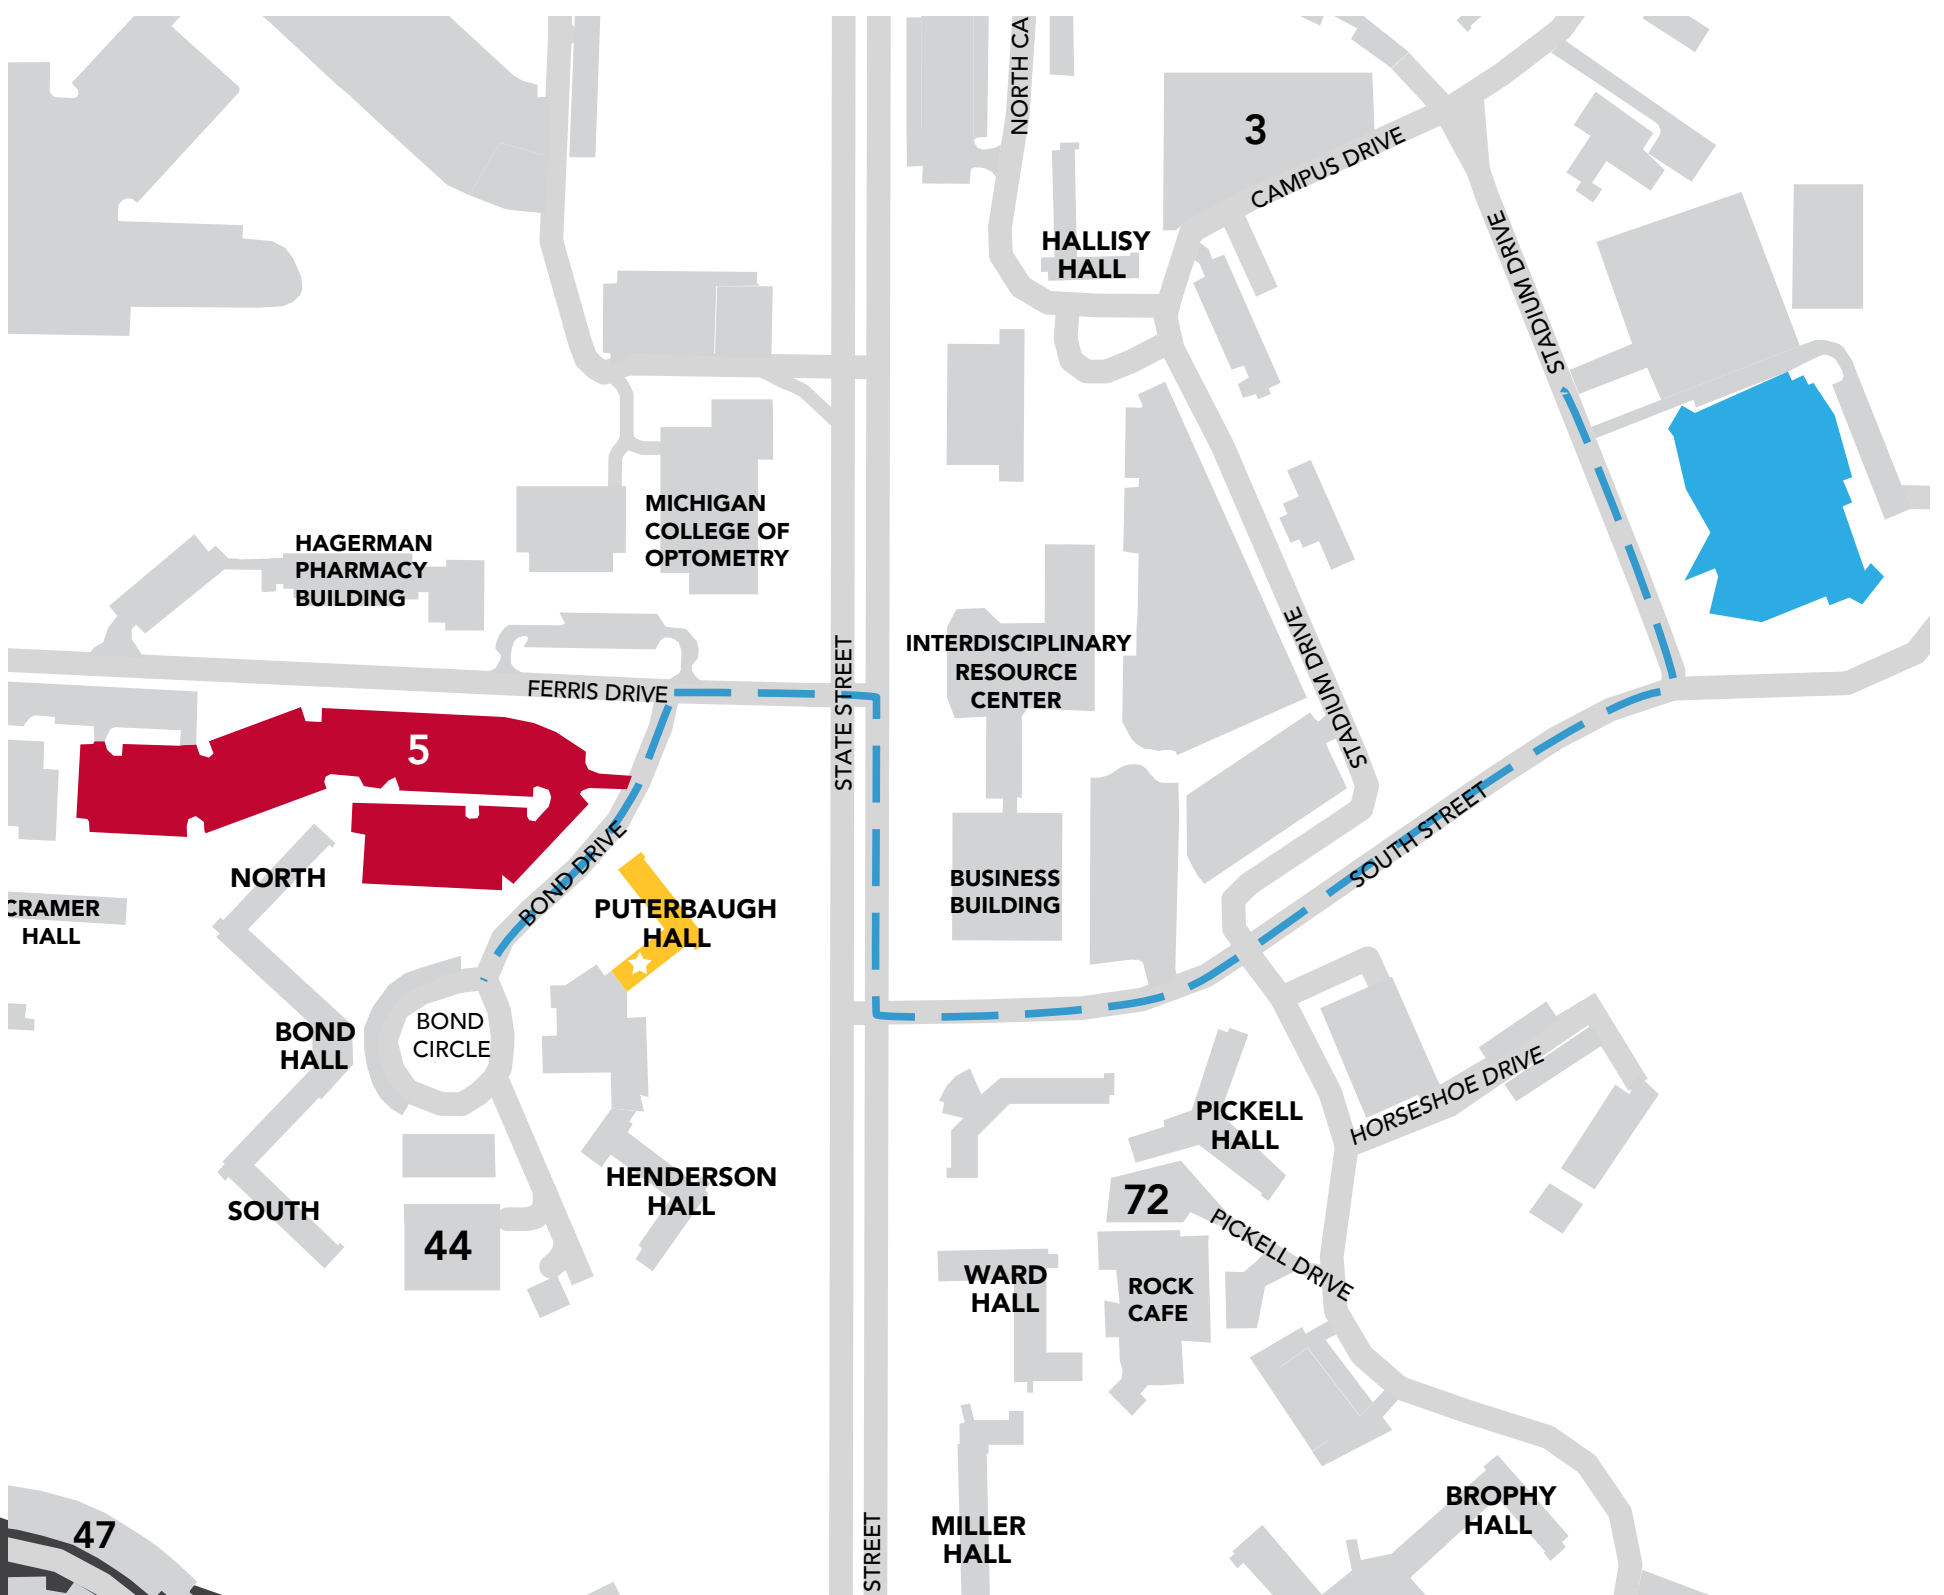

## MOVE IN DAY DIRECTIONS

# PUTERBAUGH HALL

Directions to Hall: [1312 S State St, Big Rapids, MI 49307](#)

- Turn left out of Stadium Drive
- Turn right onto South Street
- Turn right onto State Street
- Turn left onto Ferris Drive
- Turn left onto Bond Drive
- Lot 5 & 6 will be located on your right