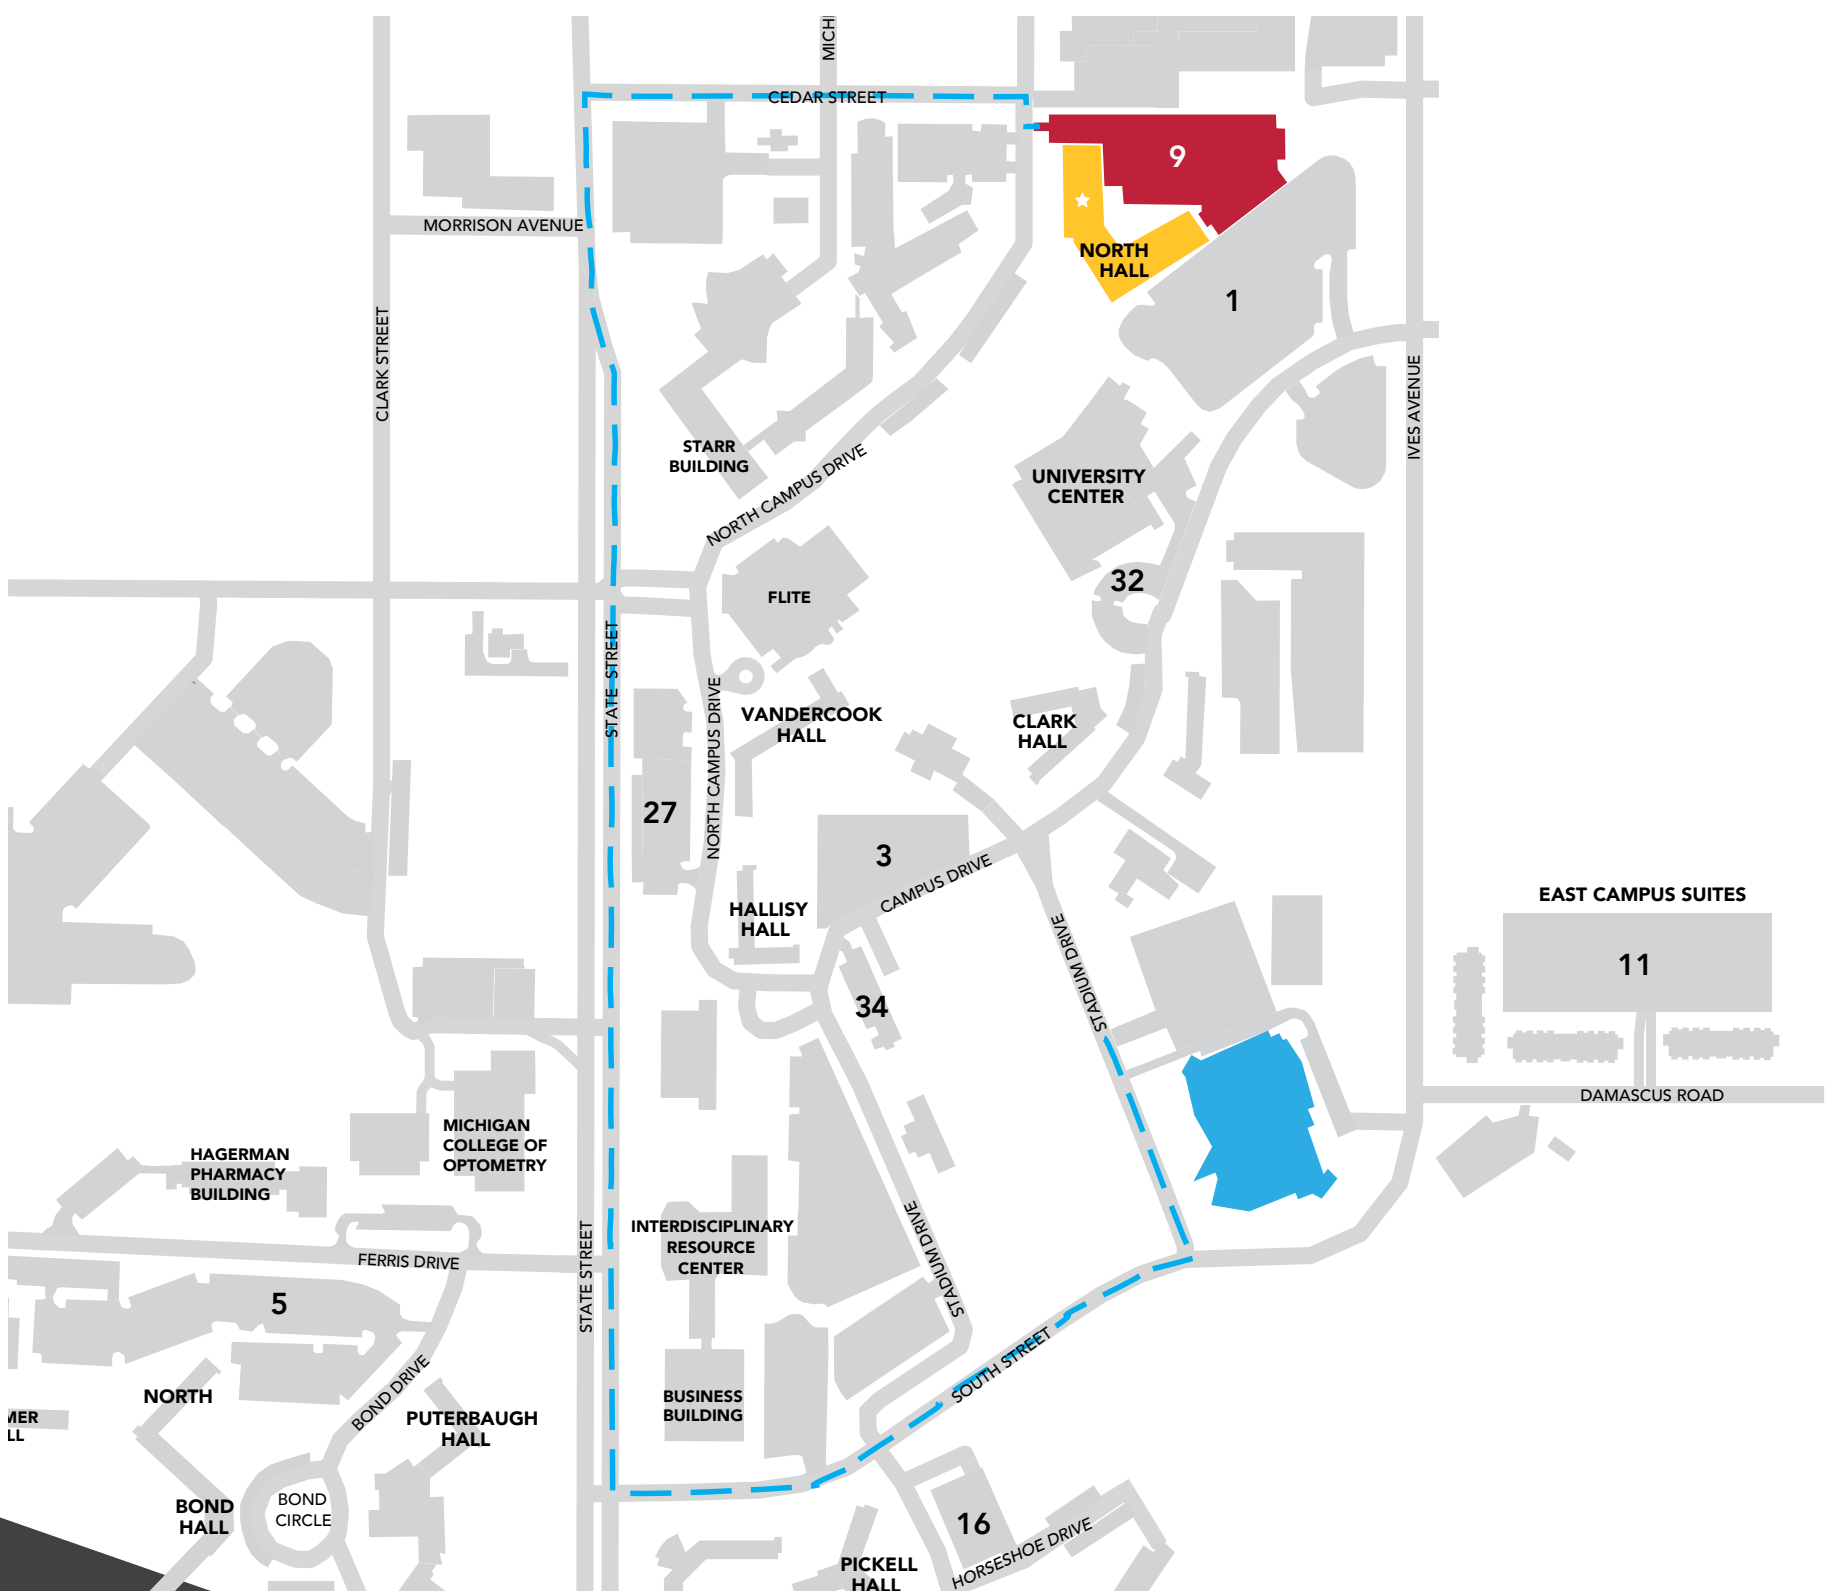

## MOVE IN DAY DIRECTIONS

# NORTH HALL

Directions to Hall: [785 Campus Dr, Big Rapids, MI 49307](#)

- Turn left out of Stadium Drive
- Turn right onto South Street
- Turn right onto State Street
- Head north on State Street
- Turn right on Cedar Street
- Turn right on North Campus Drive
- Lot 9 will be located on your left

-  Rec Center (UREC)
-  Parking Lot
-  Residence Hall
-  Instructions

 (231) 591-6800  
NORTH HALL

 (231) 591-3745  
HOUSING OFFICE

 FERRIS.EDU/HOUSING

  FERRISHOUSING