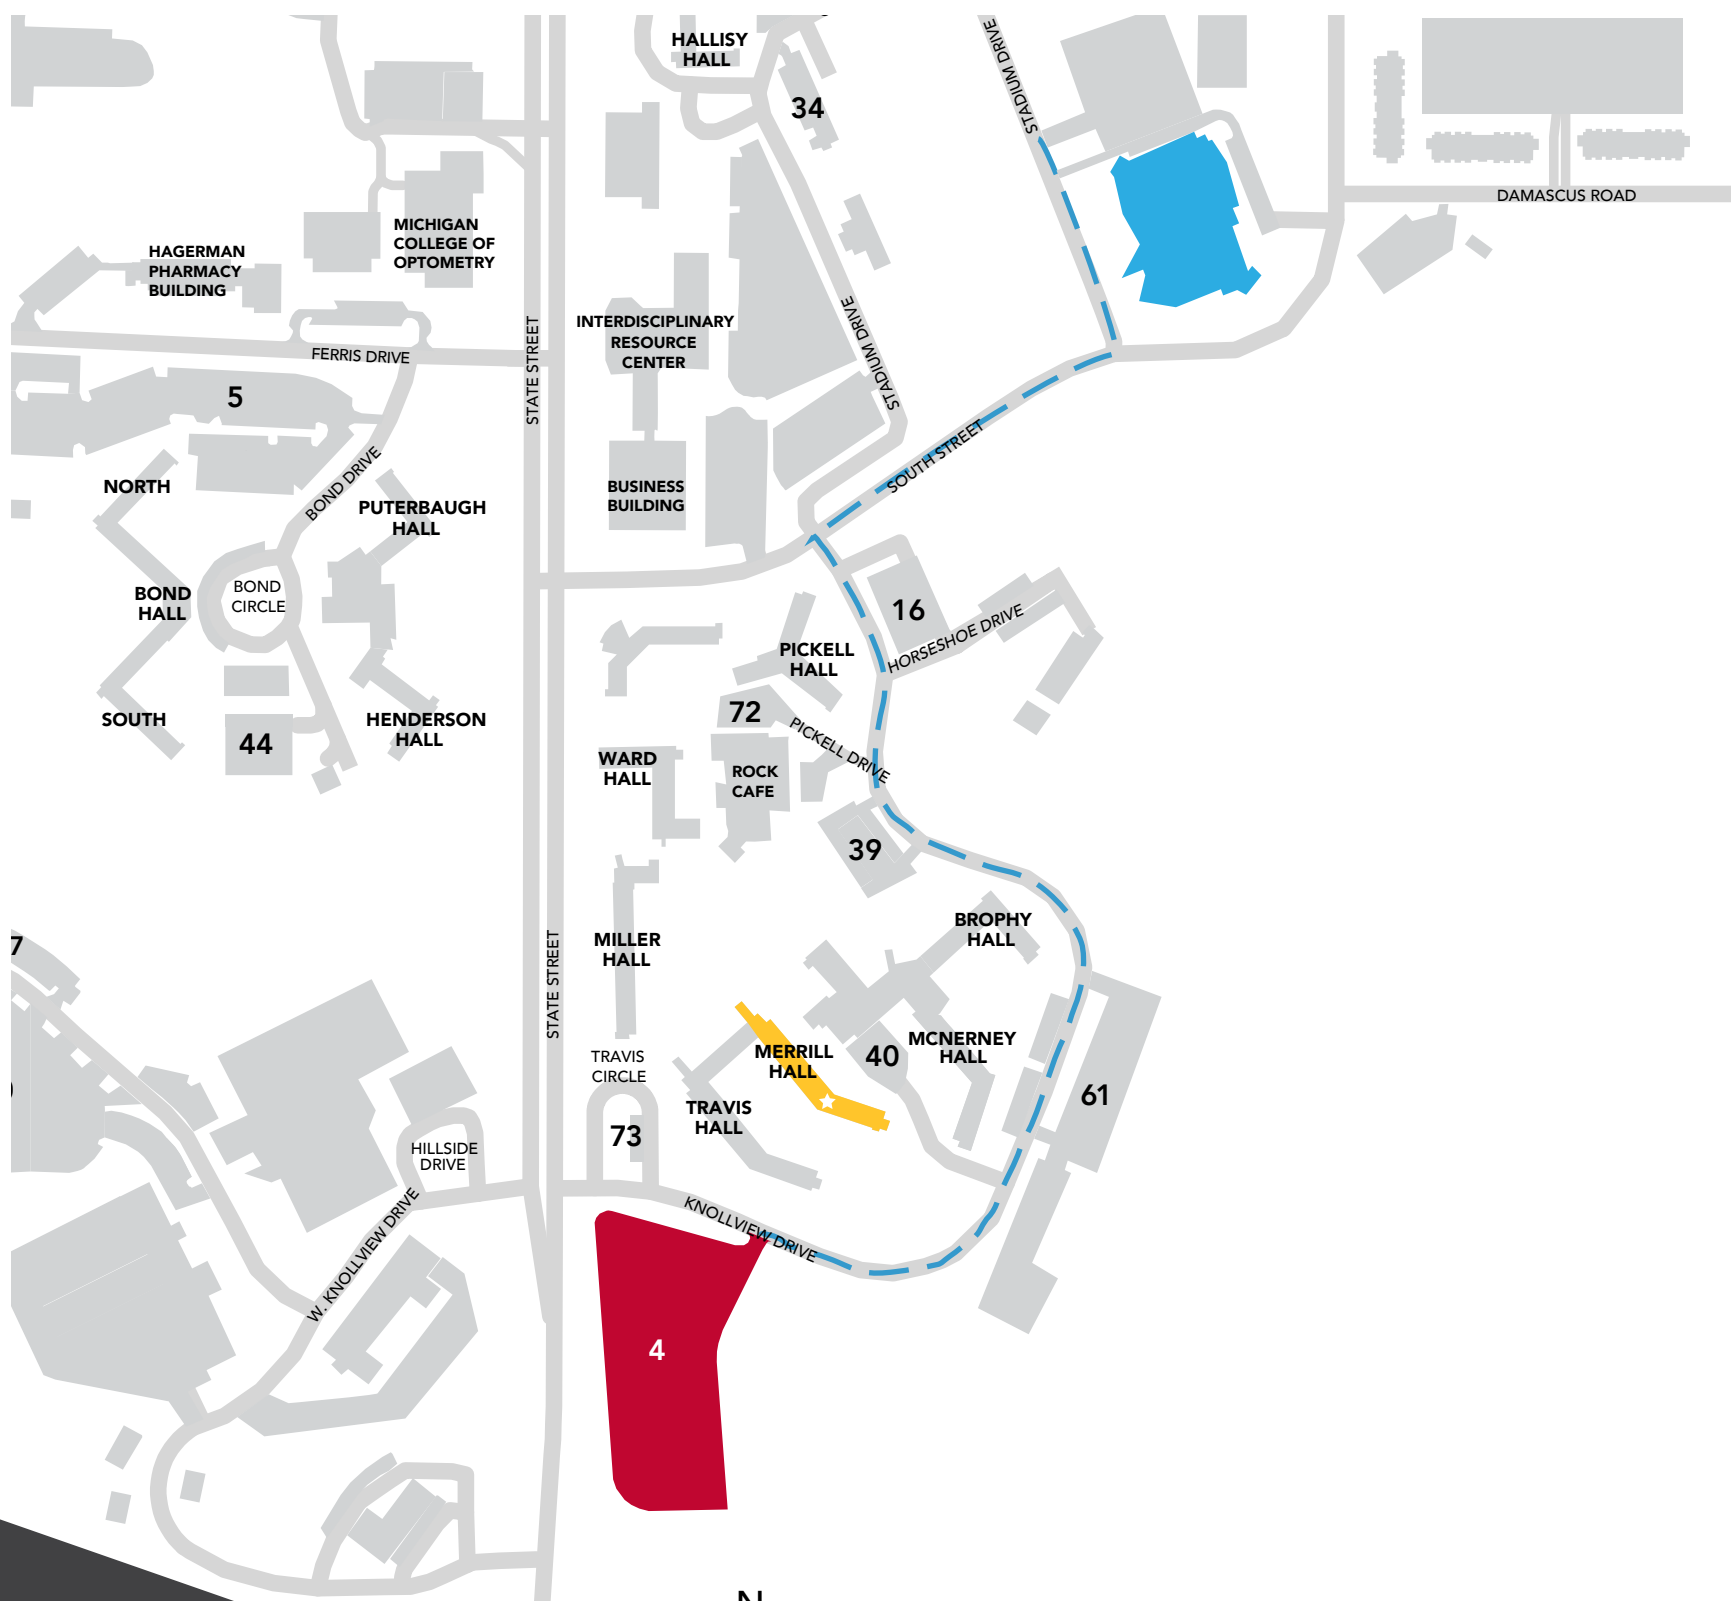

MOVE IN DAY DIRECTIONS

MERRILL HALL

Directions to Hall: [1520 Knollview Dr, Big Rapids, MI 49307](#)

- Turn left out of Stadium Drive
- Turn right on South Street
- Turn left on Knollview Drive
- Head down Knollview until you see Lot 61
- Turn left onto Lot 4

(231) 591-6801
MERRILL HALL

(231) 591-3745
HOUSING OFFICE

FERRIS.EDU/HOUSING

FERRISHOUSING

 Rec Center (UREC)

 Parking Lot

 Residence Hall

 Instructions