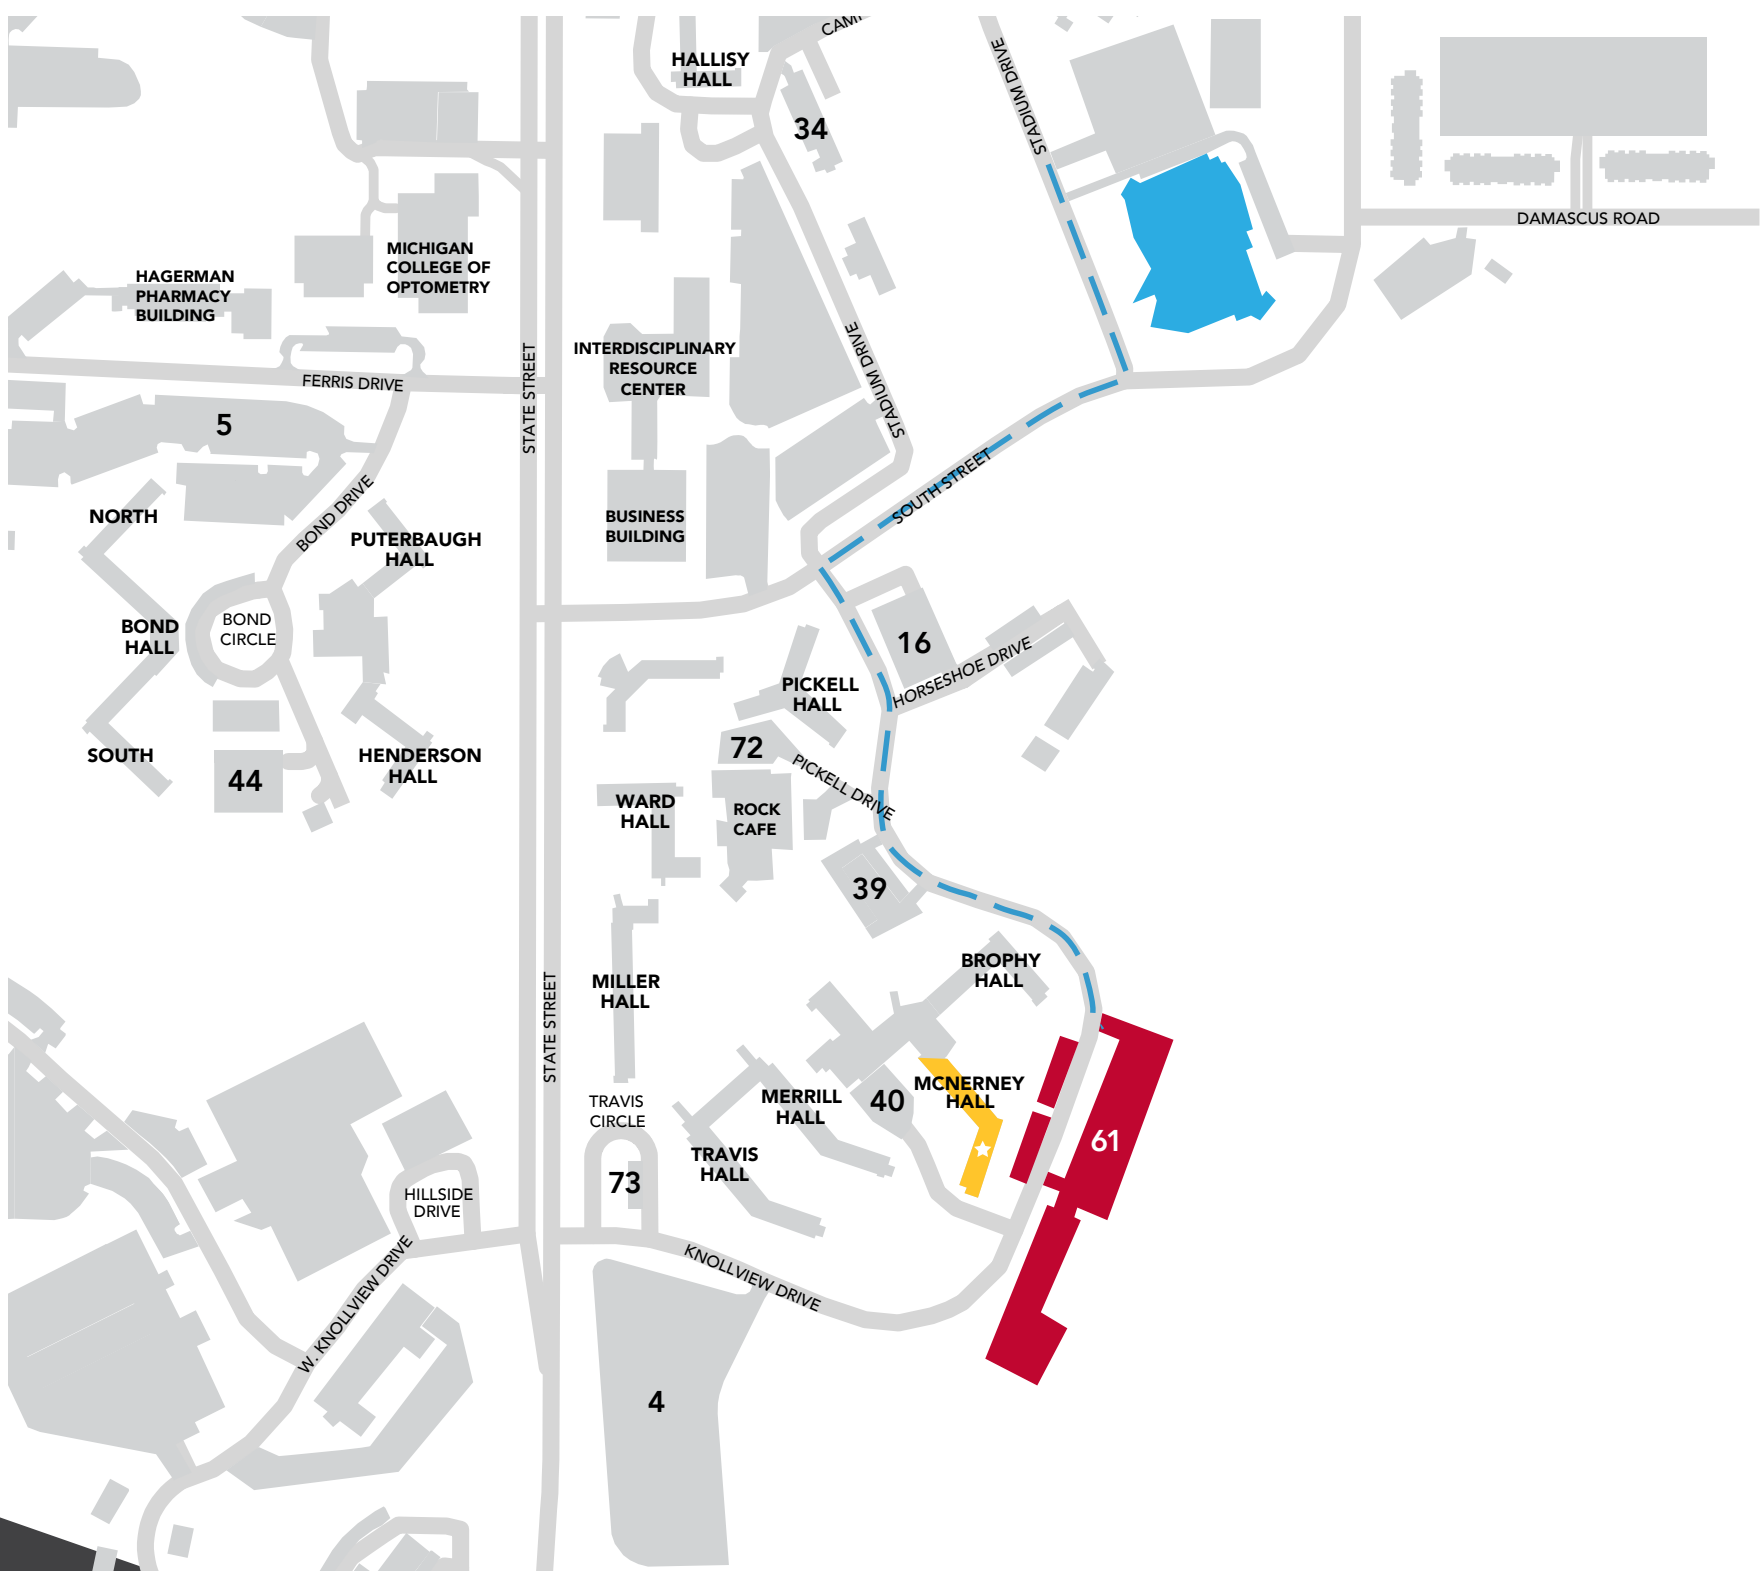

MOVE IN DAY DIRECTIONS

MCNERNEY HALL

Directions to Hall: [1504 Knollview Dr, Big Rapids, MI 49307](#)

- Turn left out of Stadium Drive
- Turn right on South Street
- Turn left on Knollview Drive
- Head down Knollview until you see Lot 61
- Turn right or left onto Lot 61

(231) 591-6948
MCNERNEY HALL

(231) 591-3745
HOUSING OFFICE

FERRIS.EDU/HOUSING

FERRISHOUSING

Rec Center (UREC)

Parking Lot

Residence Hall

Instructions