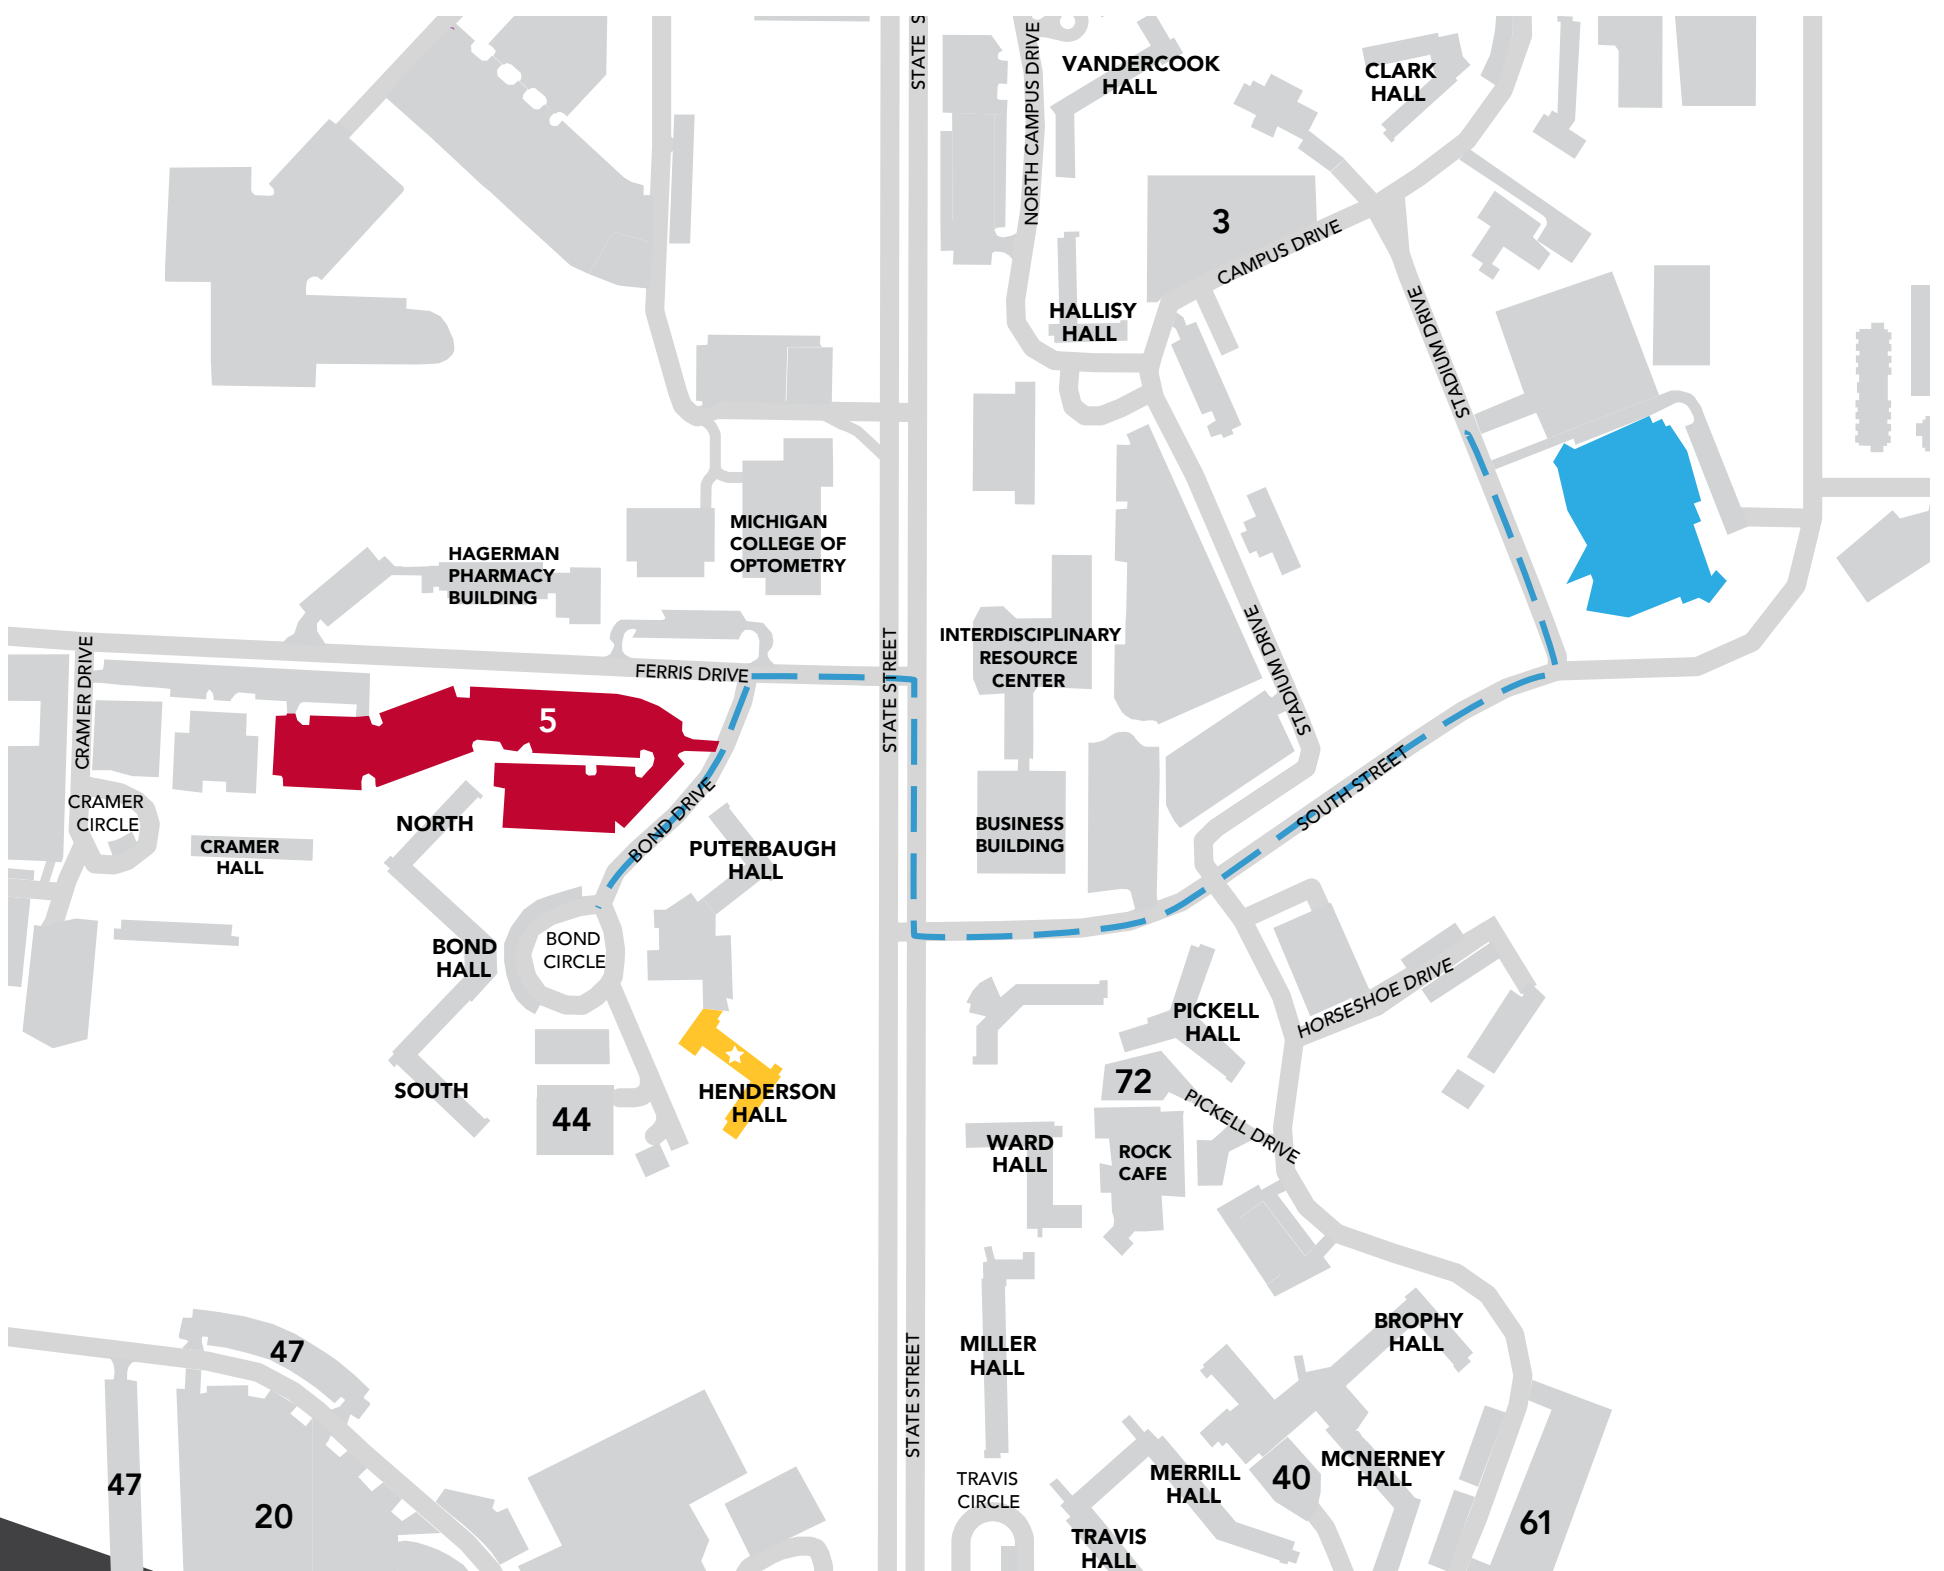

MOVE IN DAY DIRECTIONS

HENDERSON HALL

Directions to Hall: [1412 S State St, Big Rapids, MI 49307](#)

- Turn left out of Stadium Drive
- Turn right onto South Street
- Turn right onto State Street
- Turn left onto Ferris Drive
- Turn left onto Bond Drive
- Lot 5 & 6 will be located on your right

-  Rec Center (UREC)
-  Parking Lot
-  Residence Hall
-  Instructions

(231) 591-6996
HENDERSON HALL

(231) 591-3745
HOUSING OFFICE

FERRIS.EDU/HOUSING

FERRISHOUSING