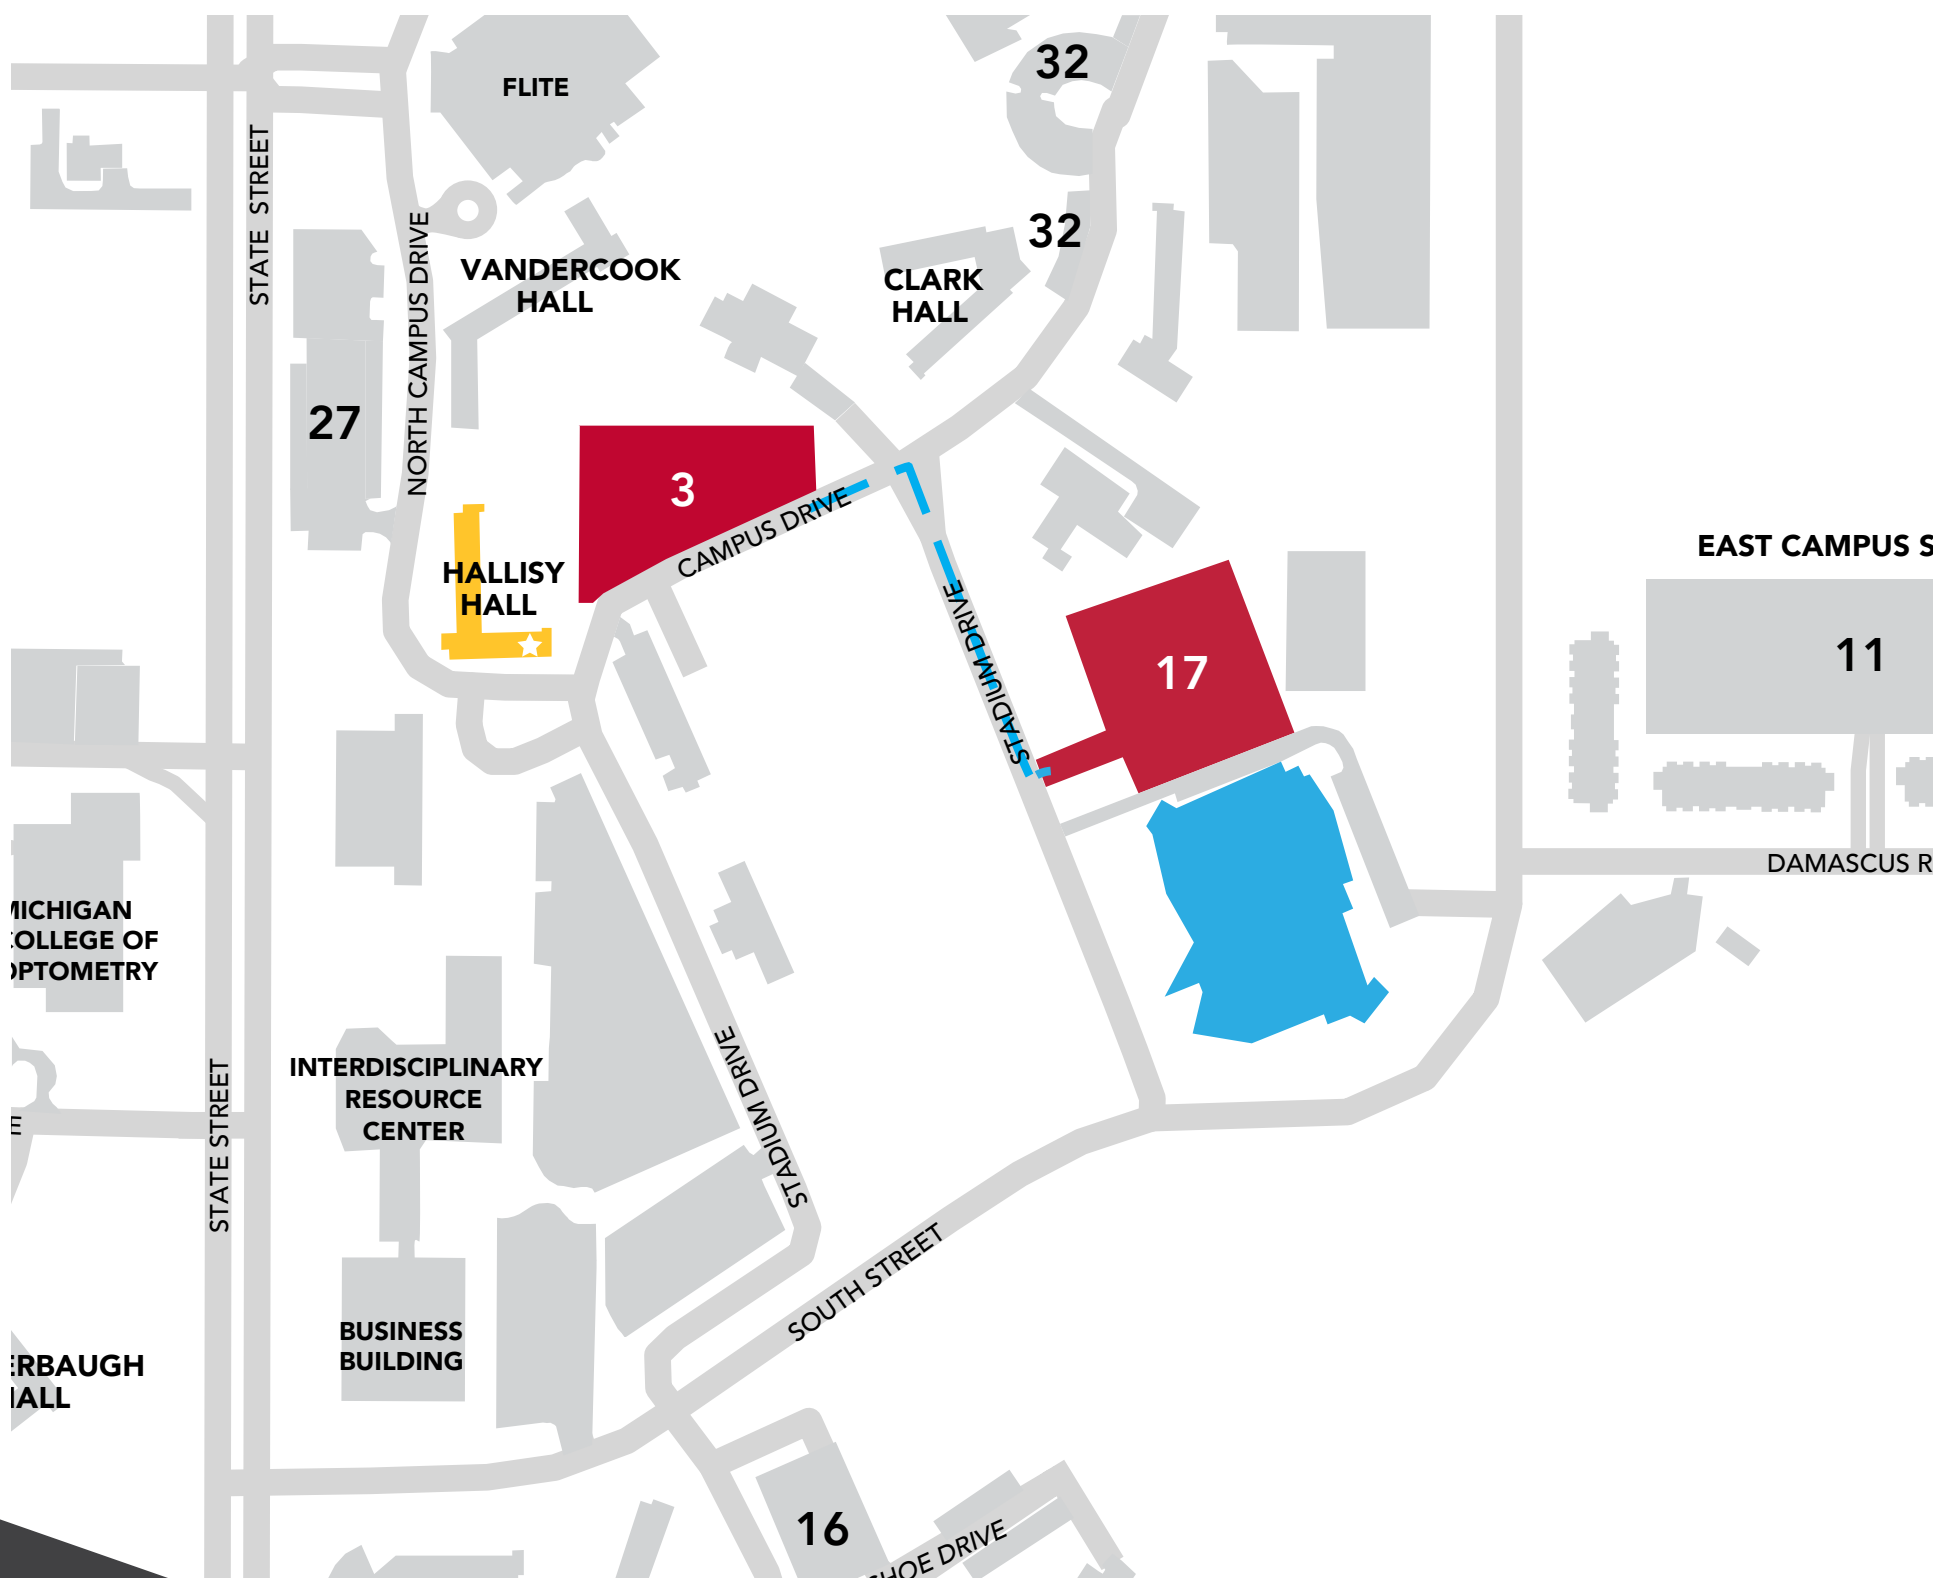

MOVE IN DAY DIRECTIONS

HALLISY HALL

Directions to Hall: [1107 S State St, Big Rapids, MI 49307](#)

- Turn right onto Stadium Drive
- Turn left on Campus Drive
- Turn right onto Lot 3

(231) 591-6978
HALLISY HALL