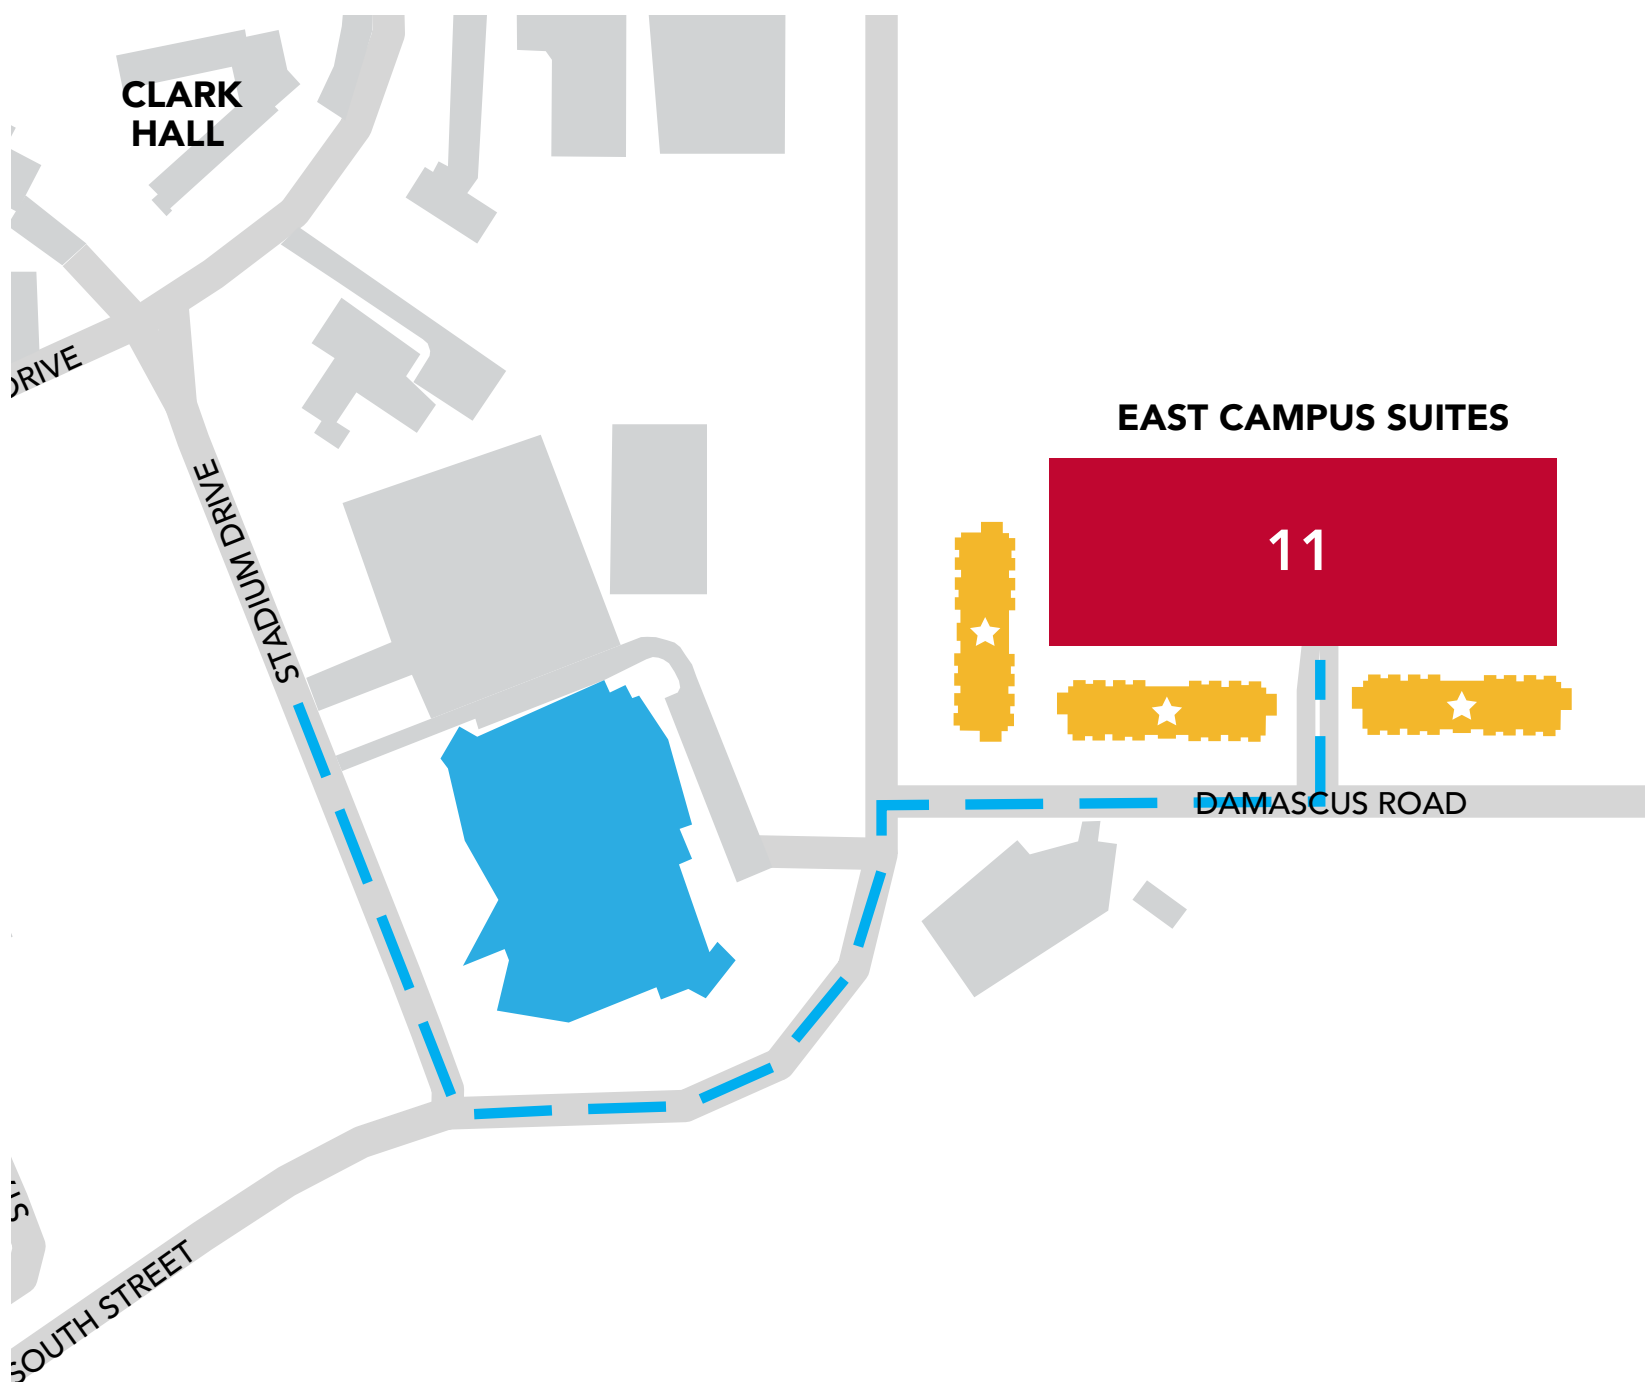

MOVE IN DAY DIRECTIONS

EAST CAMPUS SUITES

Directions to Hall: 507 Damascus Rd, Big Rapids, MI 49307

- Turn left onto Stadium Drive
- Turn left onto South Street
- Turn right onto Damascus Road
- Turn left onto Lot 11