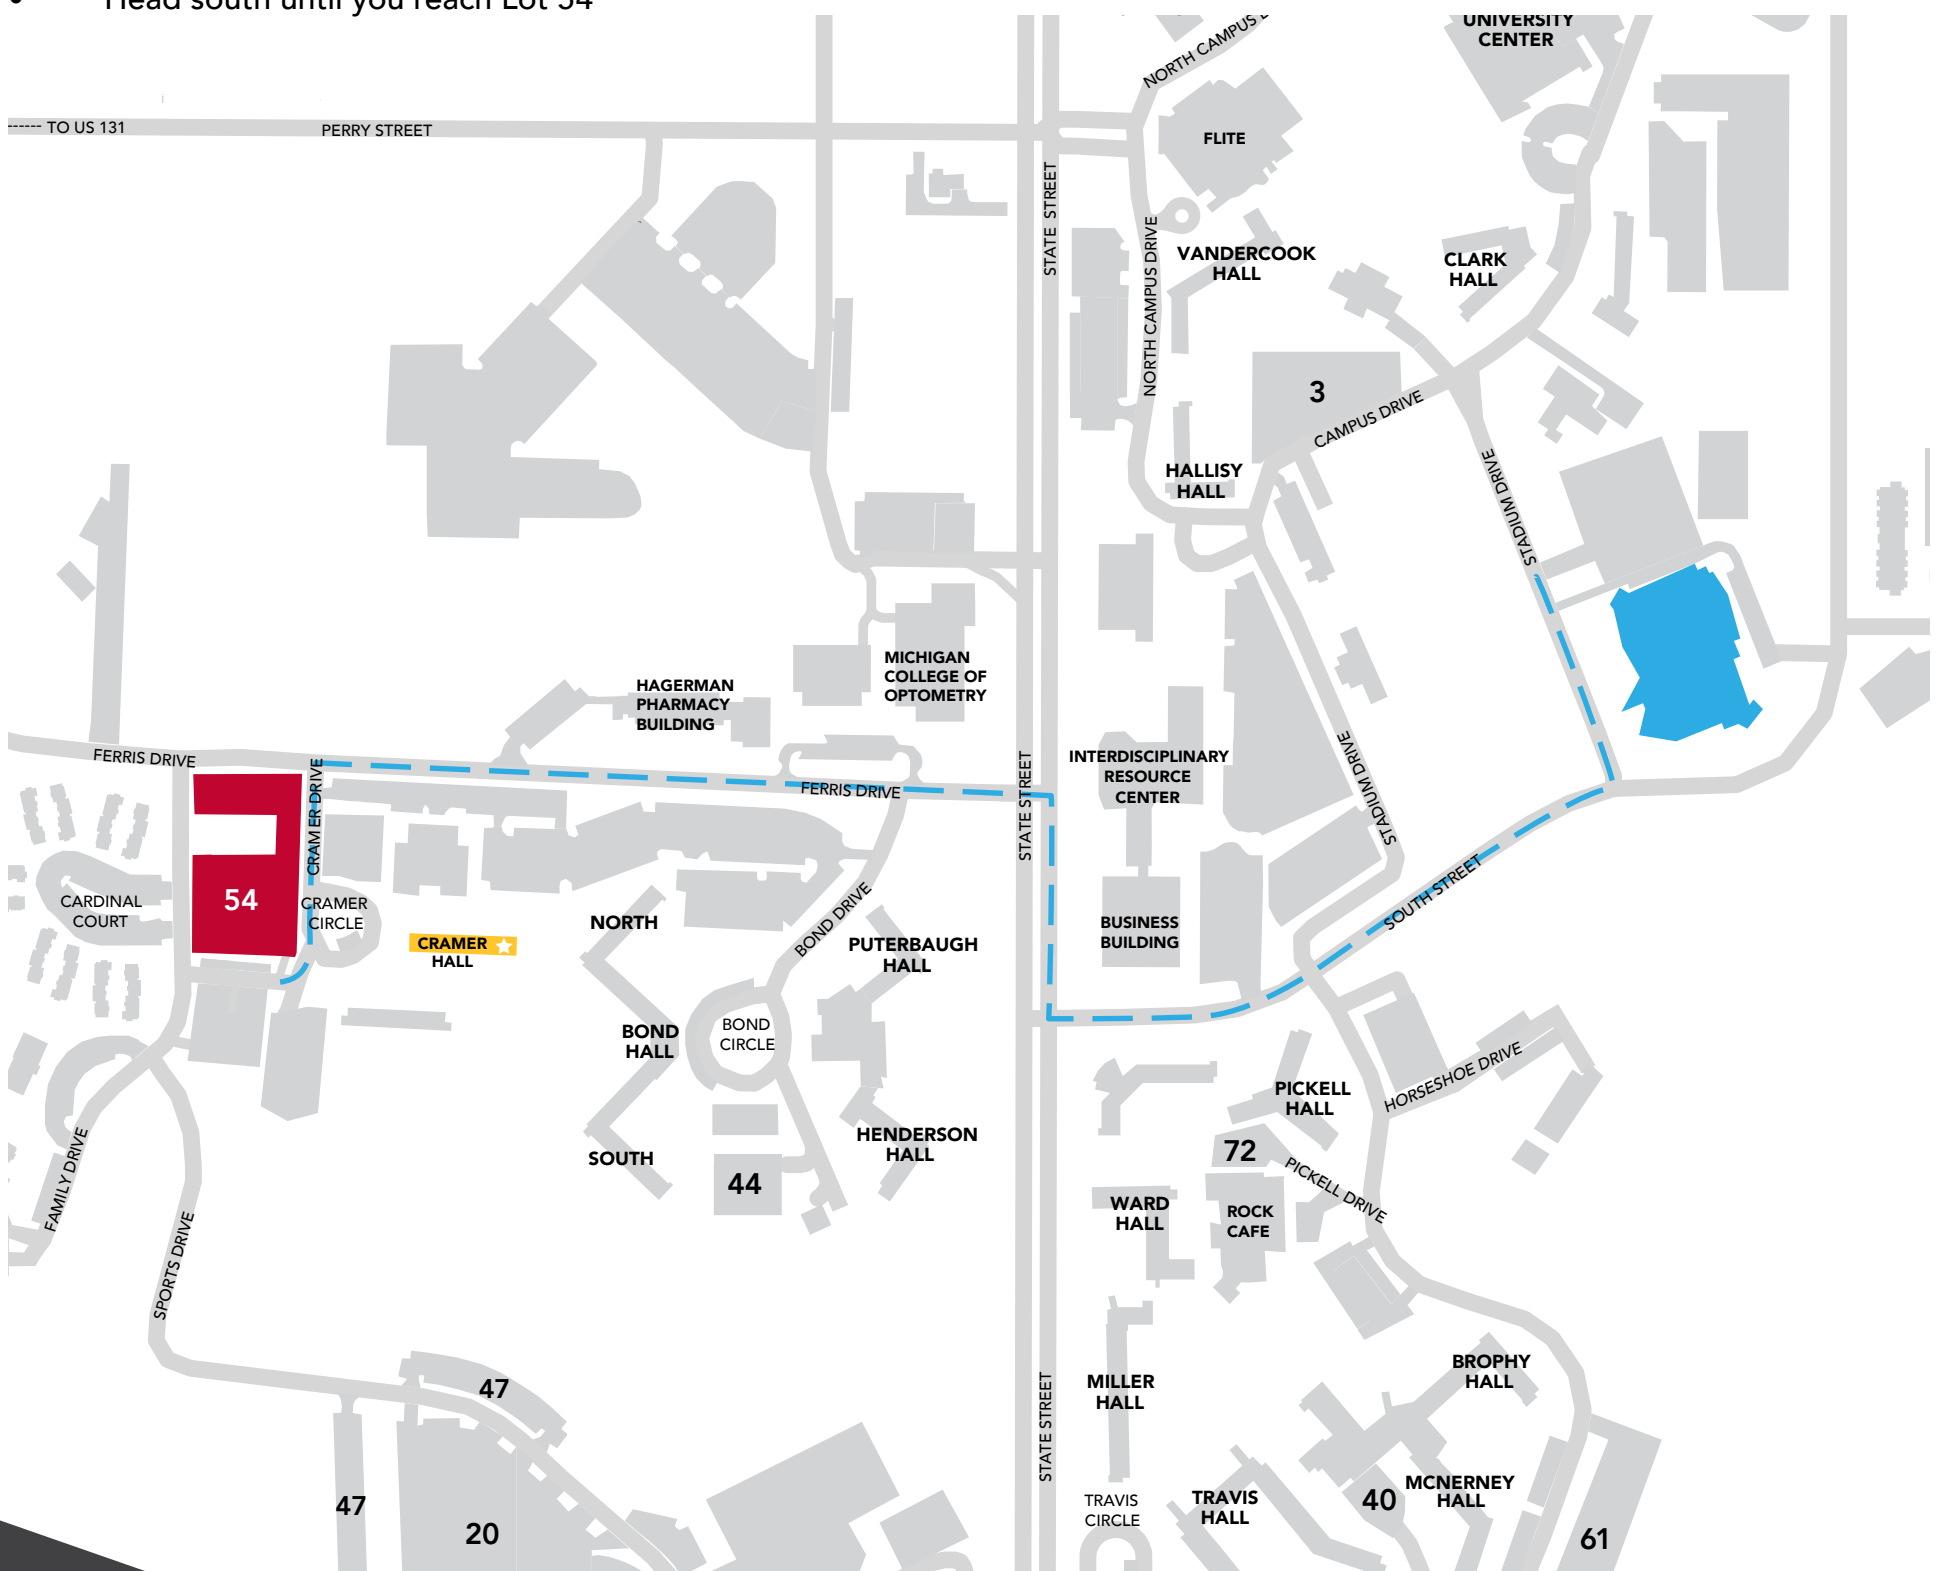

## MOVE IN DAY DIRECTIONS

# CRAMER HALL

Directions to Hall: [1325 Cramer Cir, Big Rapids, MI 49307](https://www.google.com/maps/place/1325+Cramer+Cir,+Big+Rapids,+MI+49307)

- Turn left out of Stadium Drive
- Turn right onto South Street
- Turn right onto State Street
- Turn left onto Ferris Drive
- Head West on Ferris Drive
- Turn left onto Cramer Drive
- Head south until you reach Lot 54

-  Rec Center (UREC)
-  Parking Lot
-  Residence Hall
-  Instructions

 (231) 591-6914  
CRAMER HALL

 (231) 591-3745  
HOUSING OFFICE

 FERRIS.EDU/HOUSING

  FERRISHOUSING