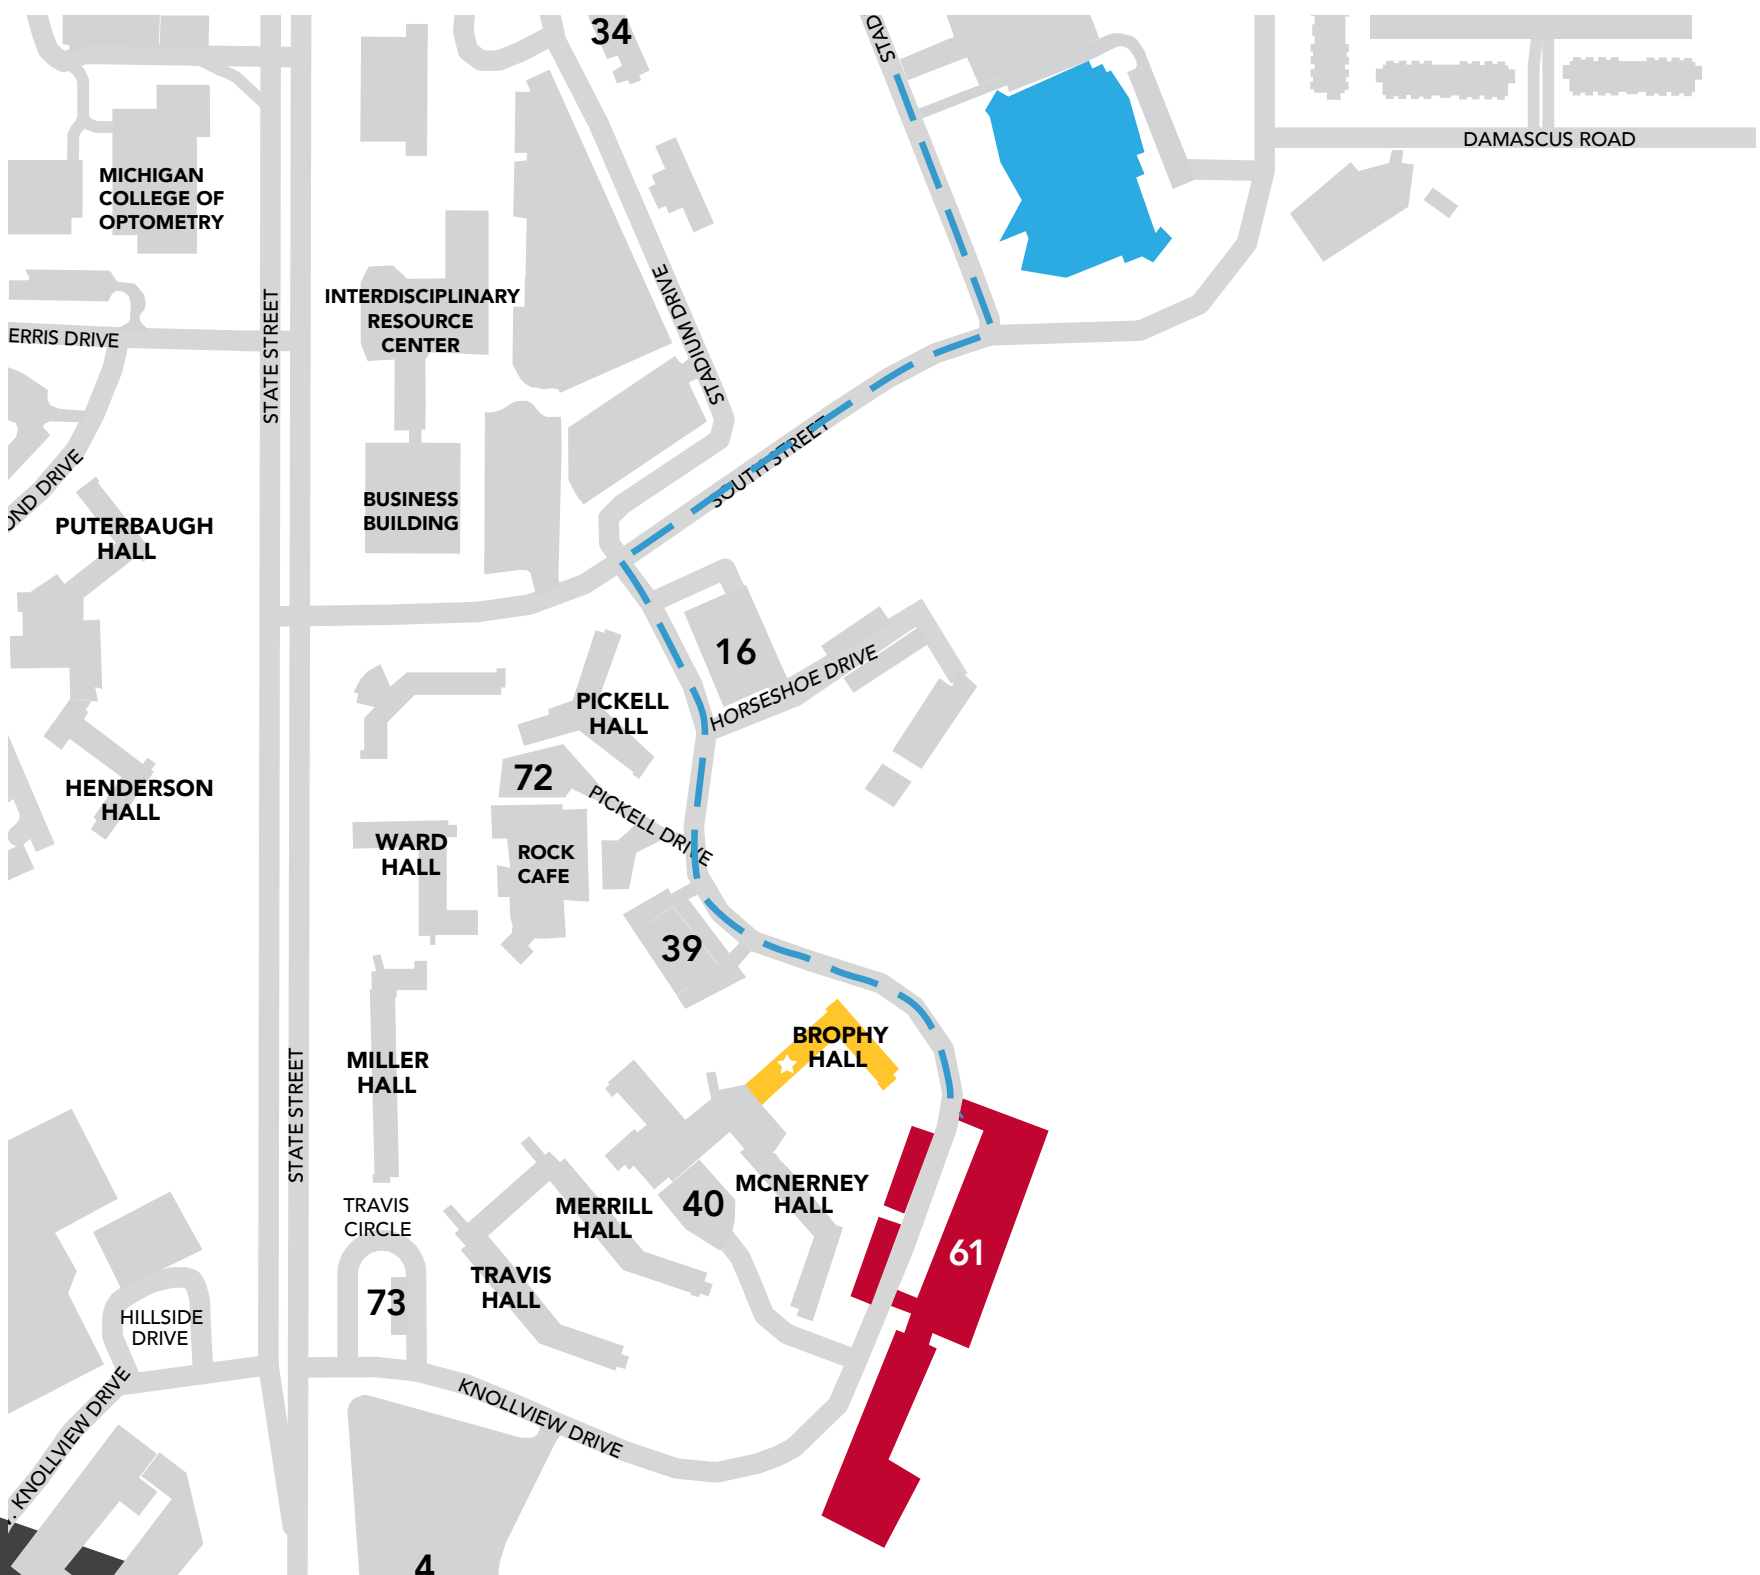

## MOVE IN DAY DIRECTIONS

# BROPHY HALL

Directions to Hall: [1502 Knollview Dr, Big Rapids, MI 49307](#)

- Turn left out of Stadium Drive
- Turn right on South Street
- Turn left on Knollview Drive
- Head down Knollview until you see Lot 61
- Turn right or left onto Lot 61