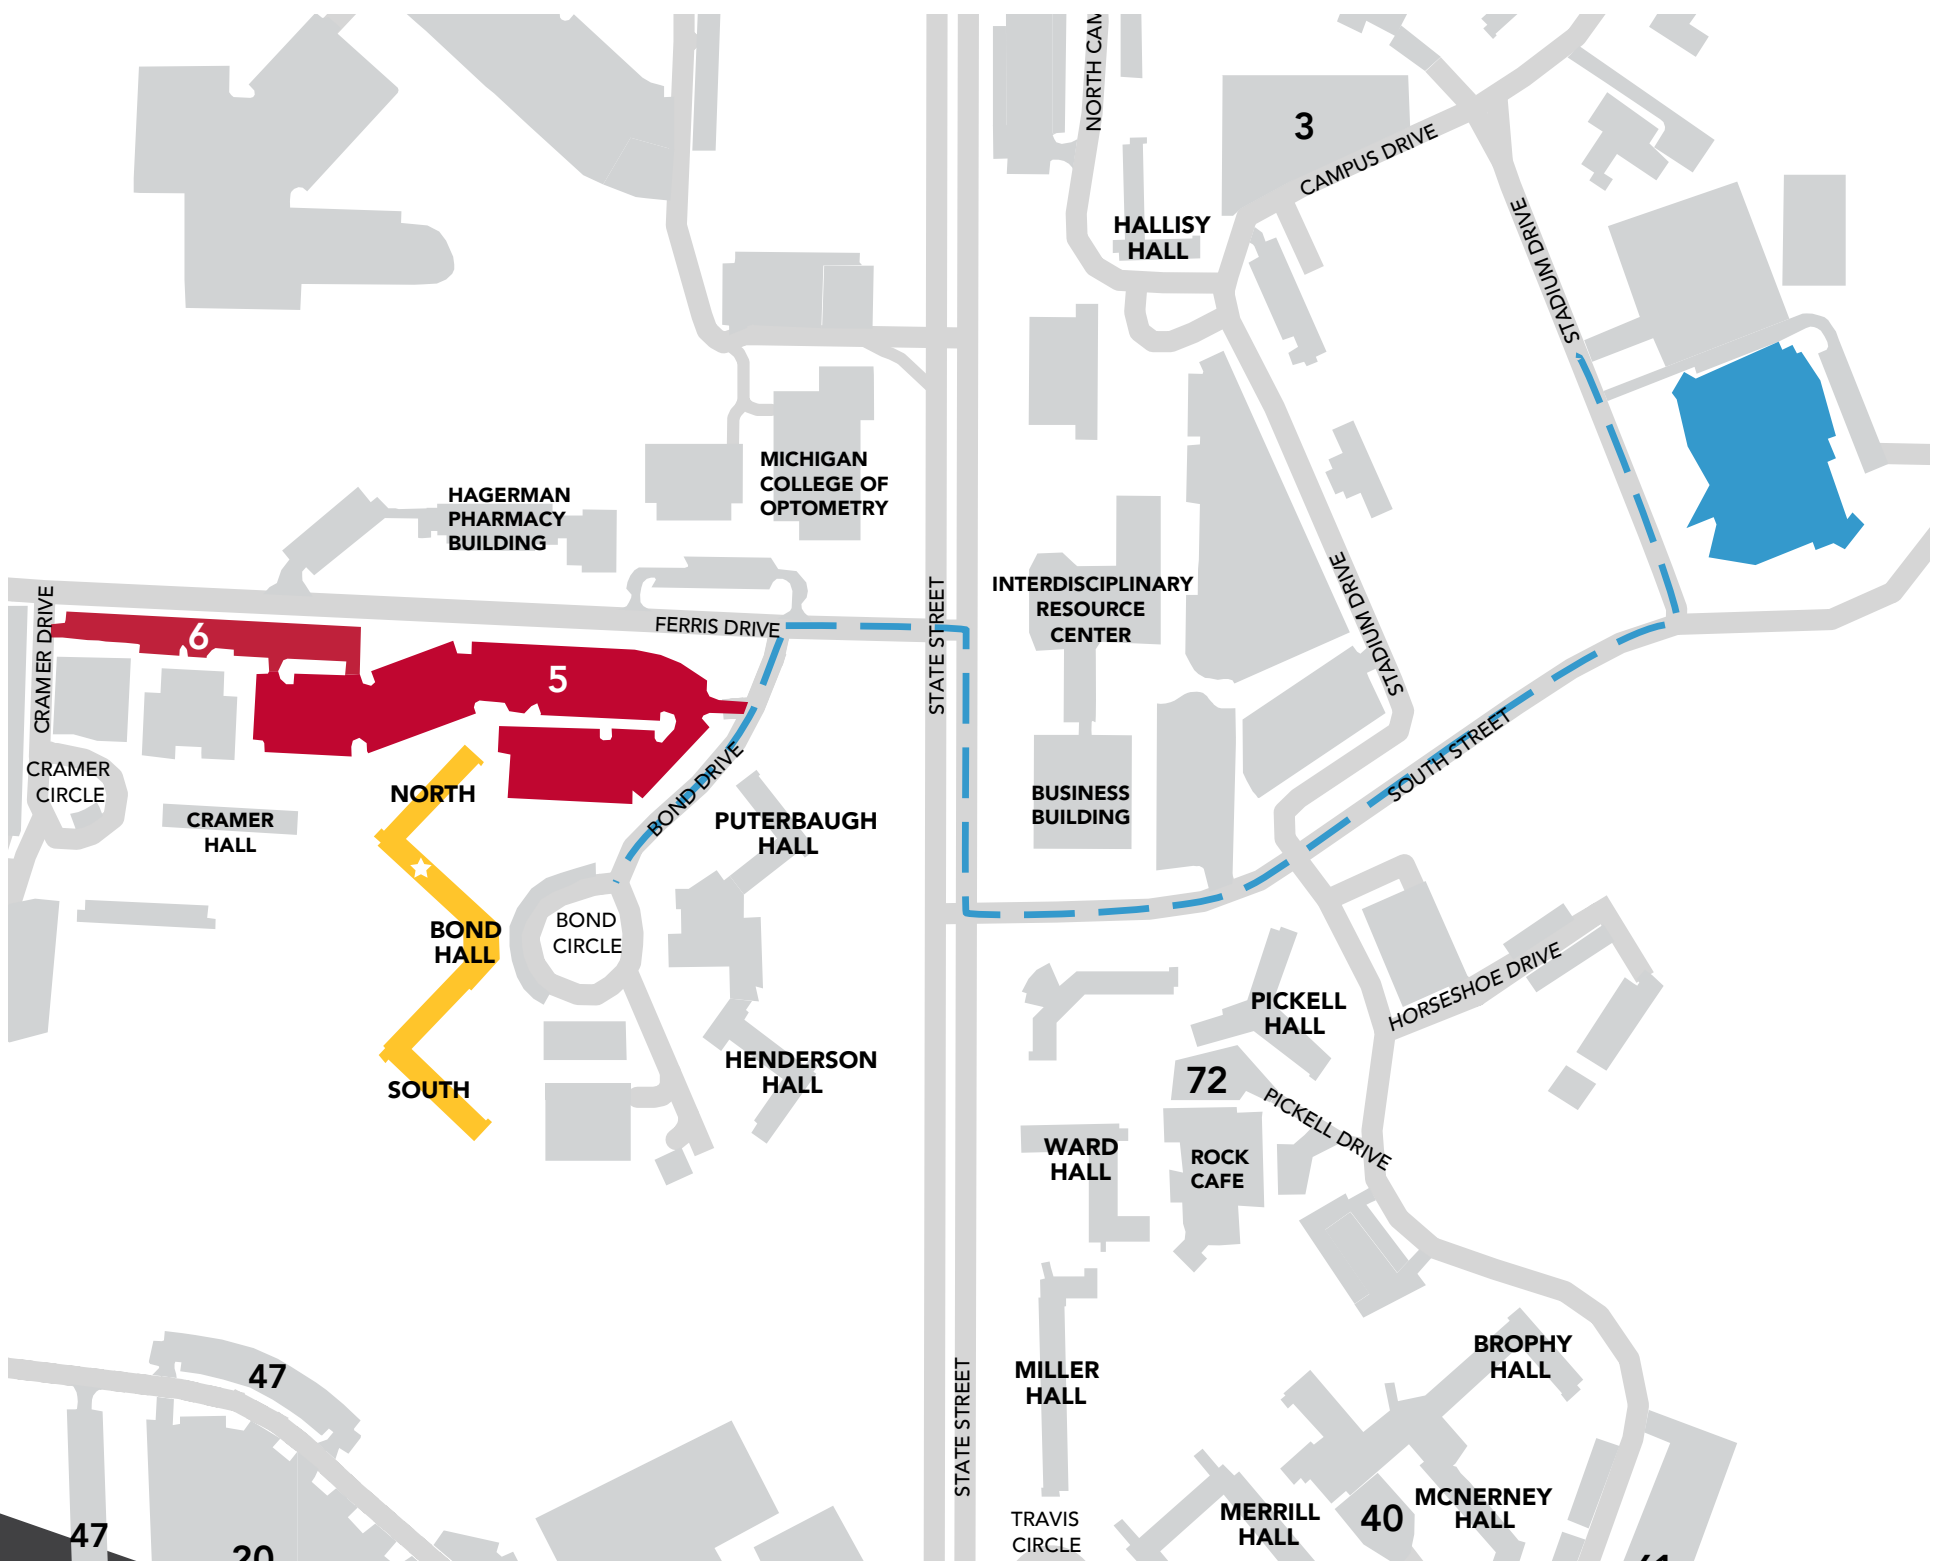

MOVE IN DAY DIRECTIONS

BOND HALLS

Directions to Hall: [1400 Bond Cir, Big Rapids, MI 49307](#)

- Turn left out of Stadium Drive
- Turn right onto South Street
- Turn right onto State Street
- Turn left onto Ferris Drive
- Turn left onto Bond Drive
- Lot 5 & 6 will be located on your right

-  Rec Center (UREC)
-  Parking Lot
-  Residence Hall
-  Instructions

(231) 591-6938
BOND HALL

(231) 591-3745
HOUSING OFFICE

FERRIS.EDU/HOUSING

FERRISHOUSING