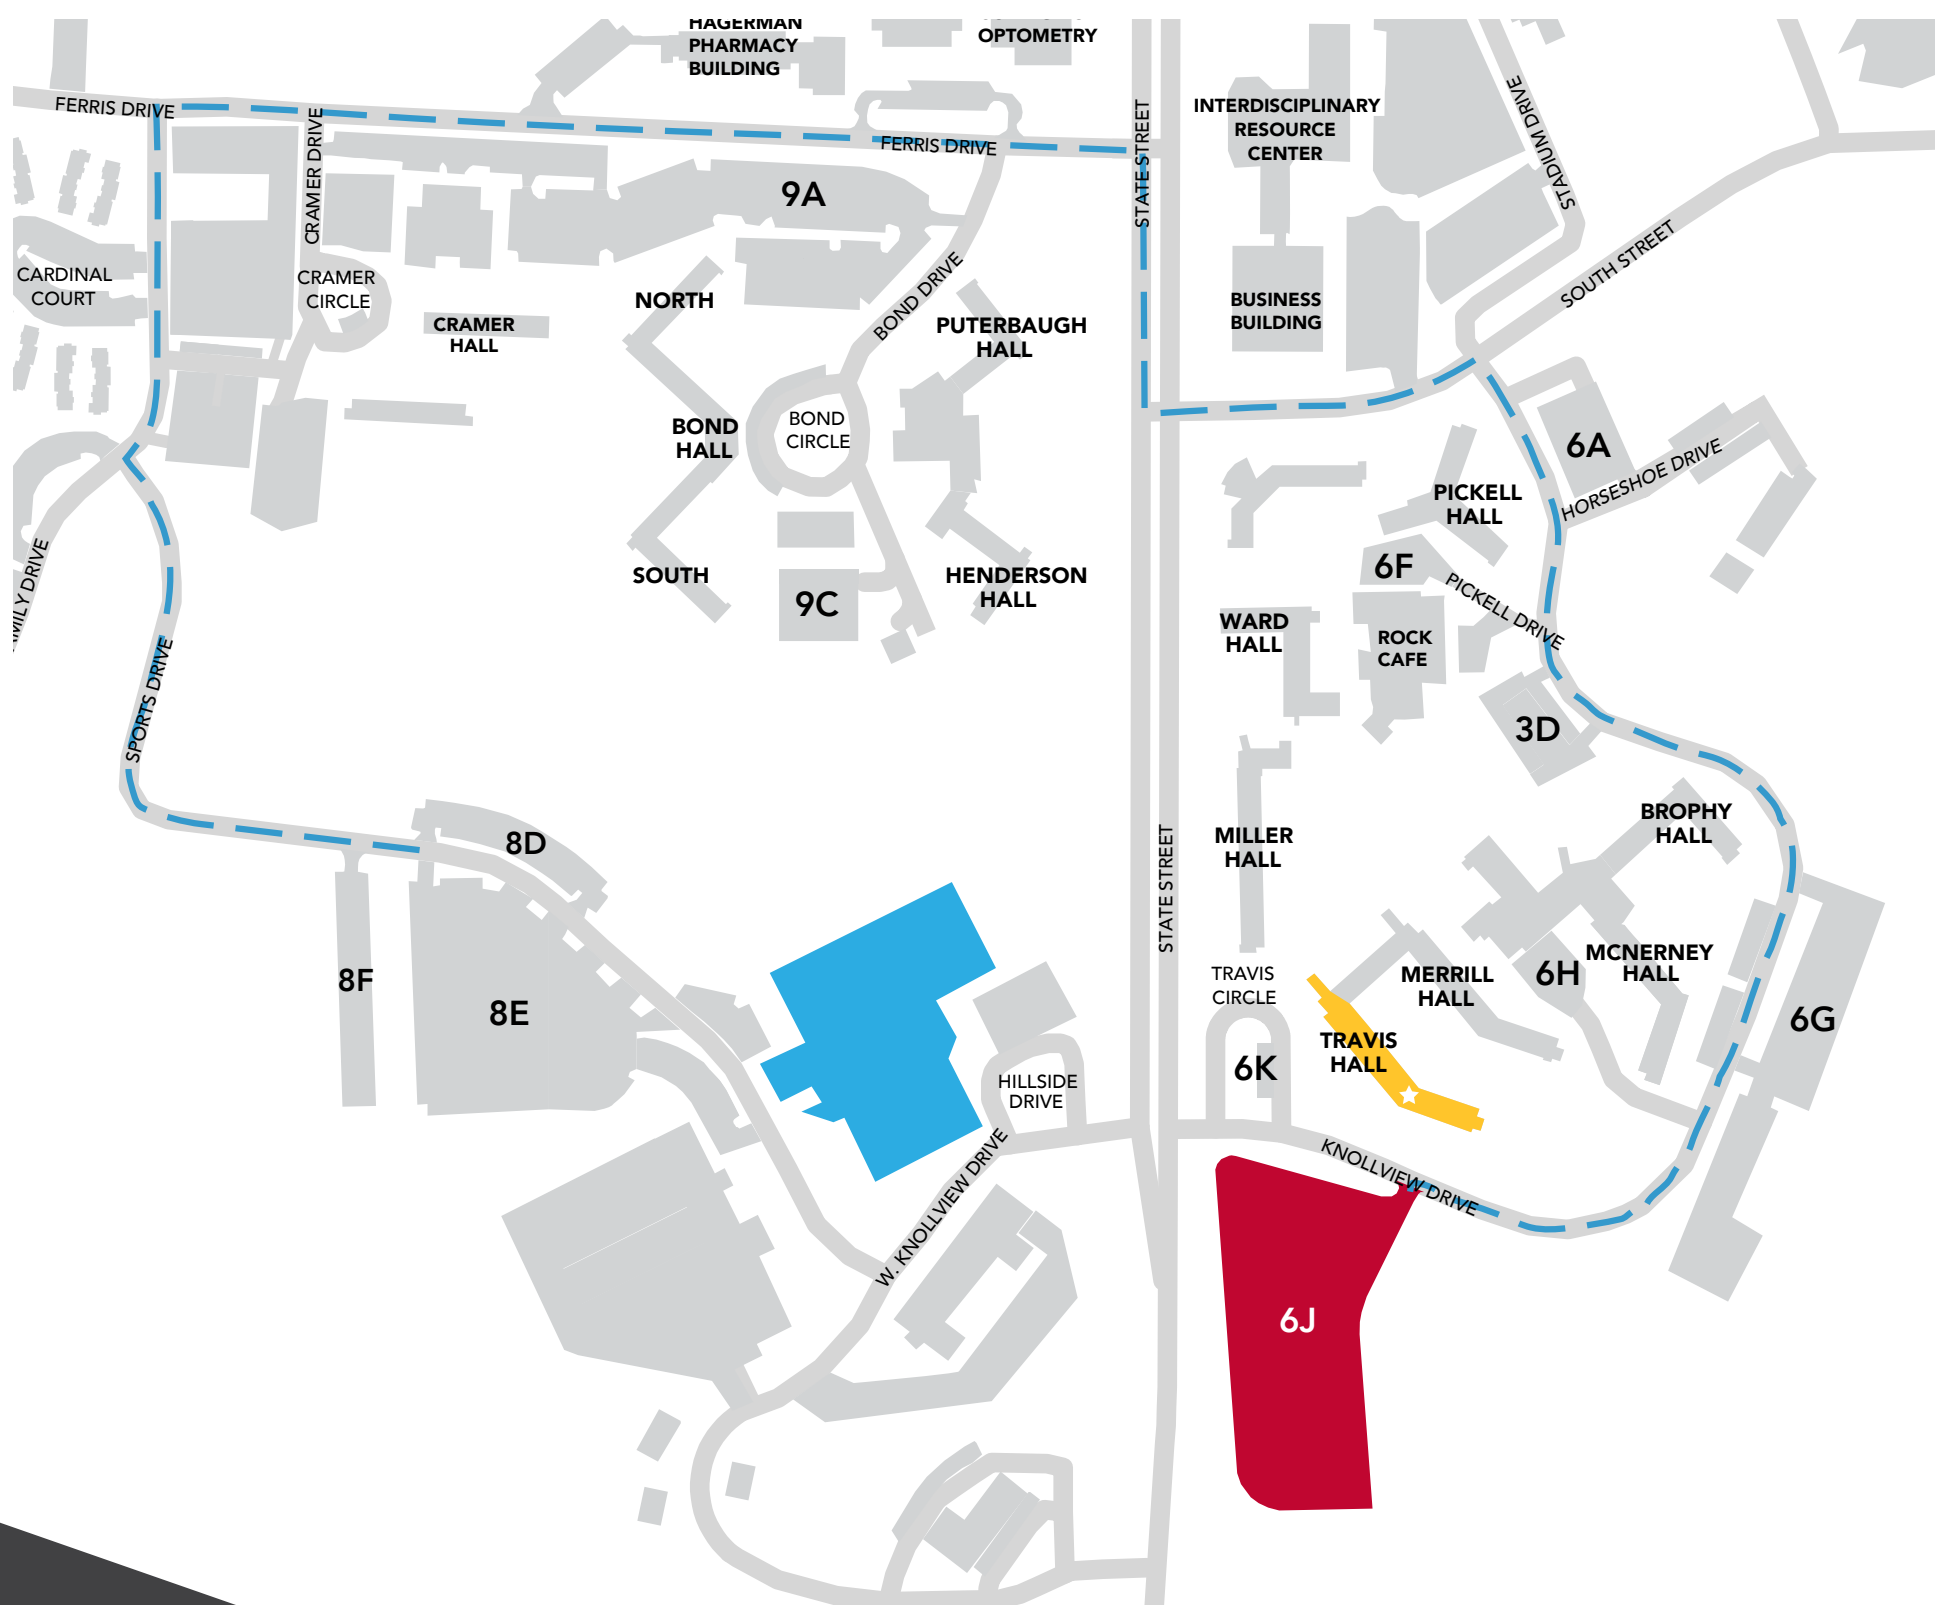

TRAVIS HALL

Directions to Hall: [1524 Knollview Dr, Big Rapids, MI 49307](#)

- Turn left out of Lot 8E onto Sports Drive
- Head West on Sports Drive
- Turn right onto Family Drive
- Turn right onto Ferris Drive
- Turn right onto State Street
- Turn Left onto South Street
- Turn right onto Knollview Drive
- Lot 6J will be located on your left