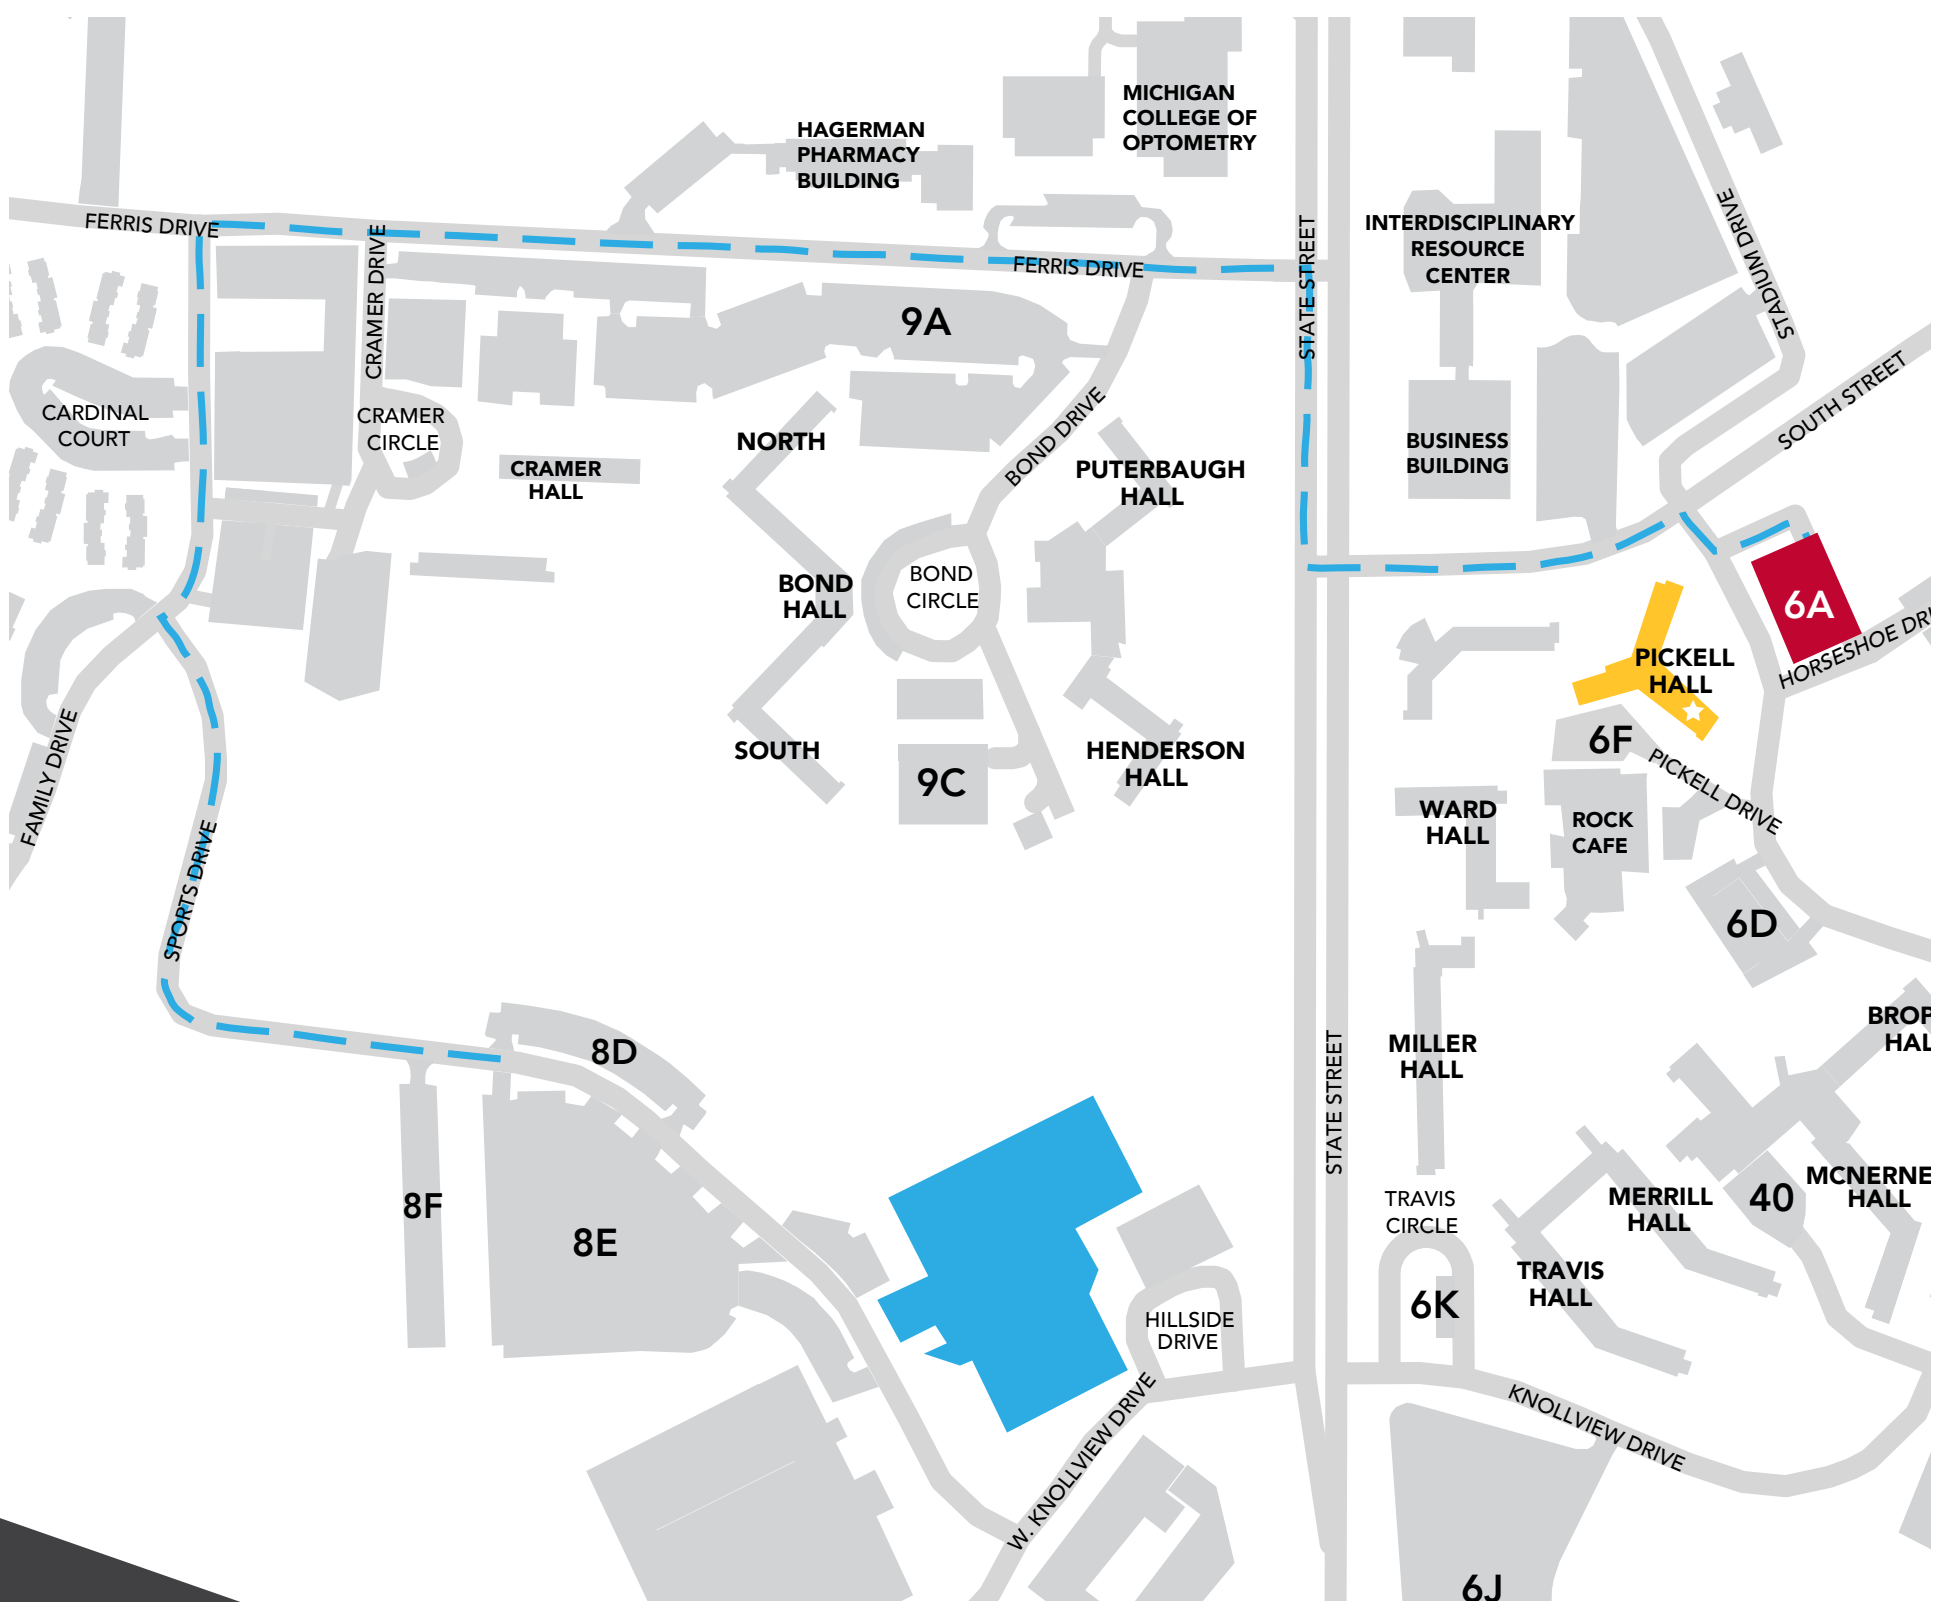

PICKELL HALL

Directions to Hall: [202 South St, Big Rapids, MI 49307](#)

- Turn left out of Lot 8E onto Sports Drive
- Head West on Sports Drive
- Turn right onto Family Drive
- Turn right onto Ferris Drive
- Turn right onto State Street
- Turn left onto South Street
- Turn right onto Knollview Drive
- Lot 6A will be located on your left