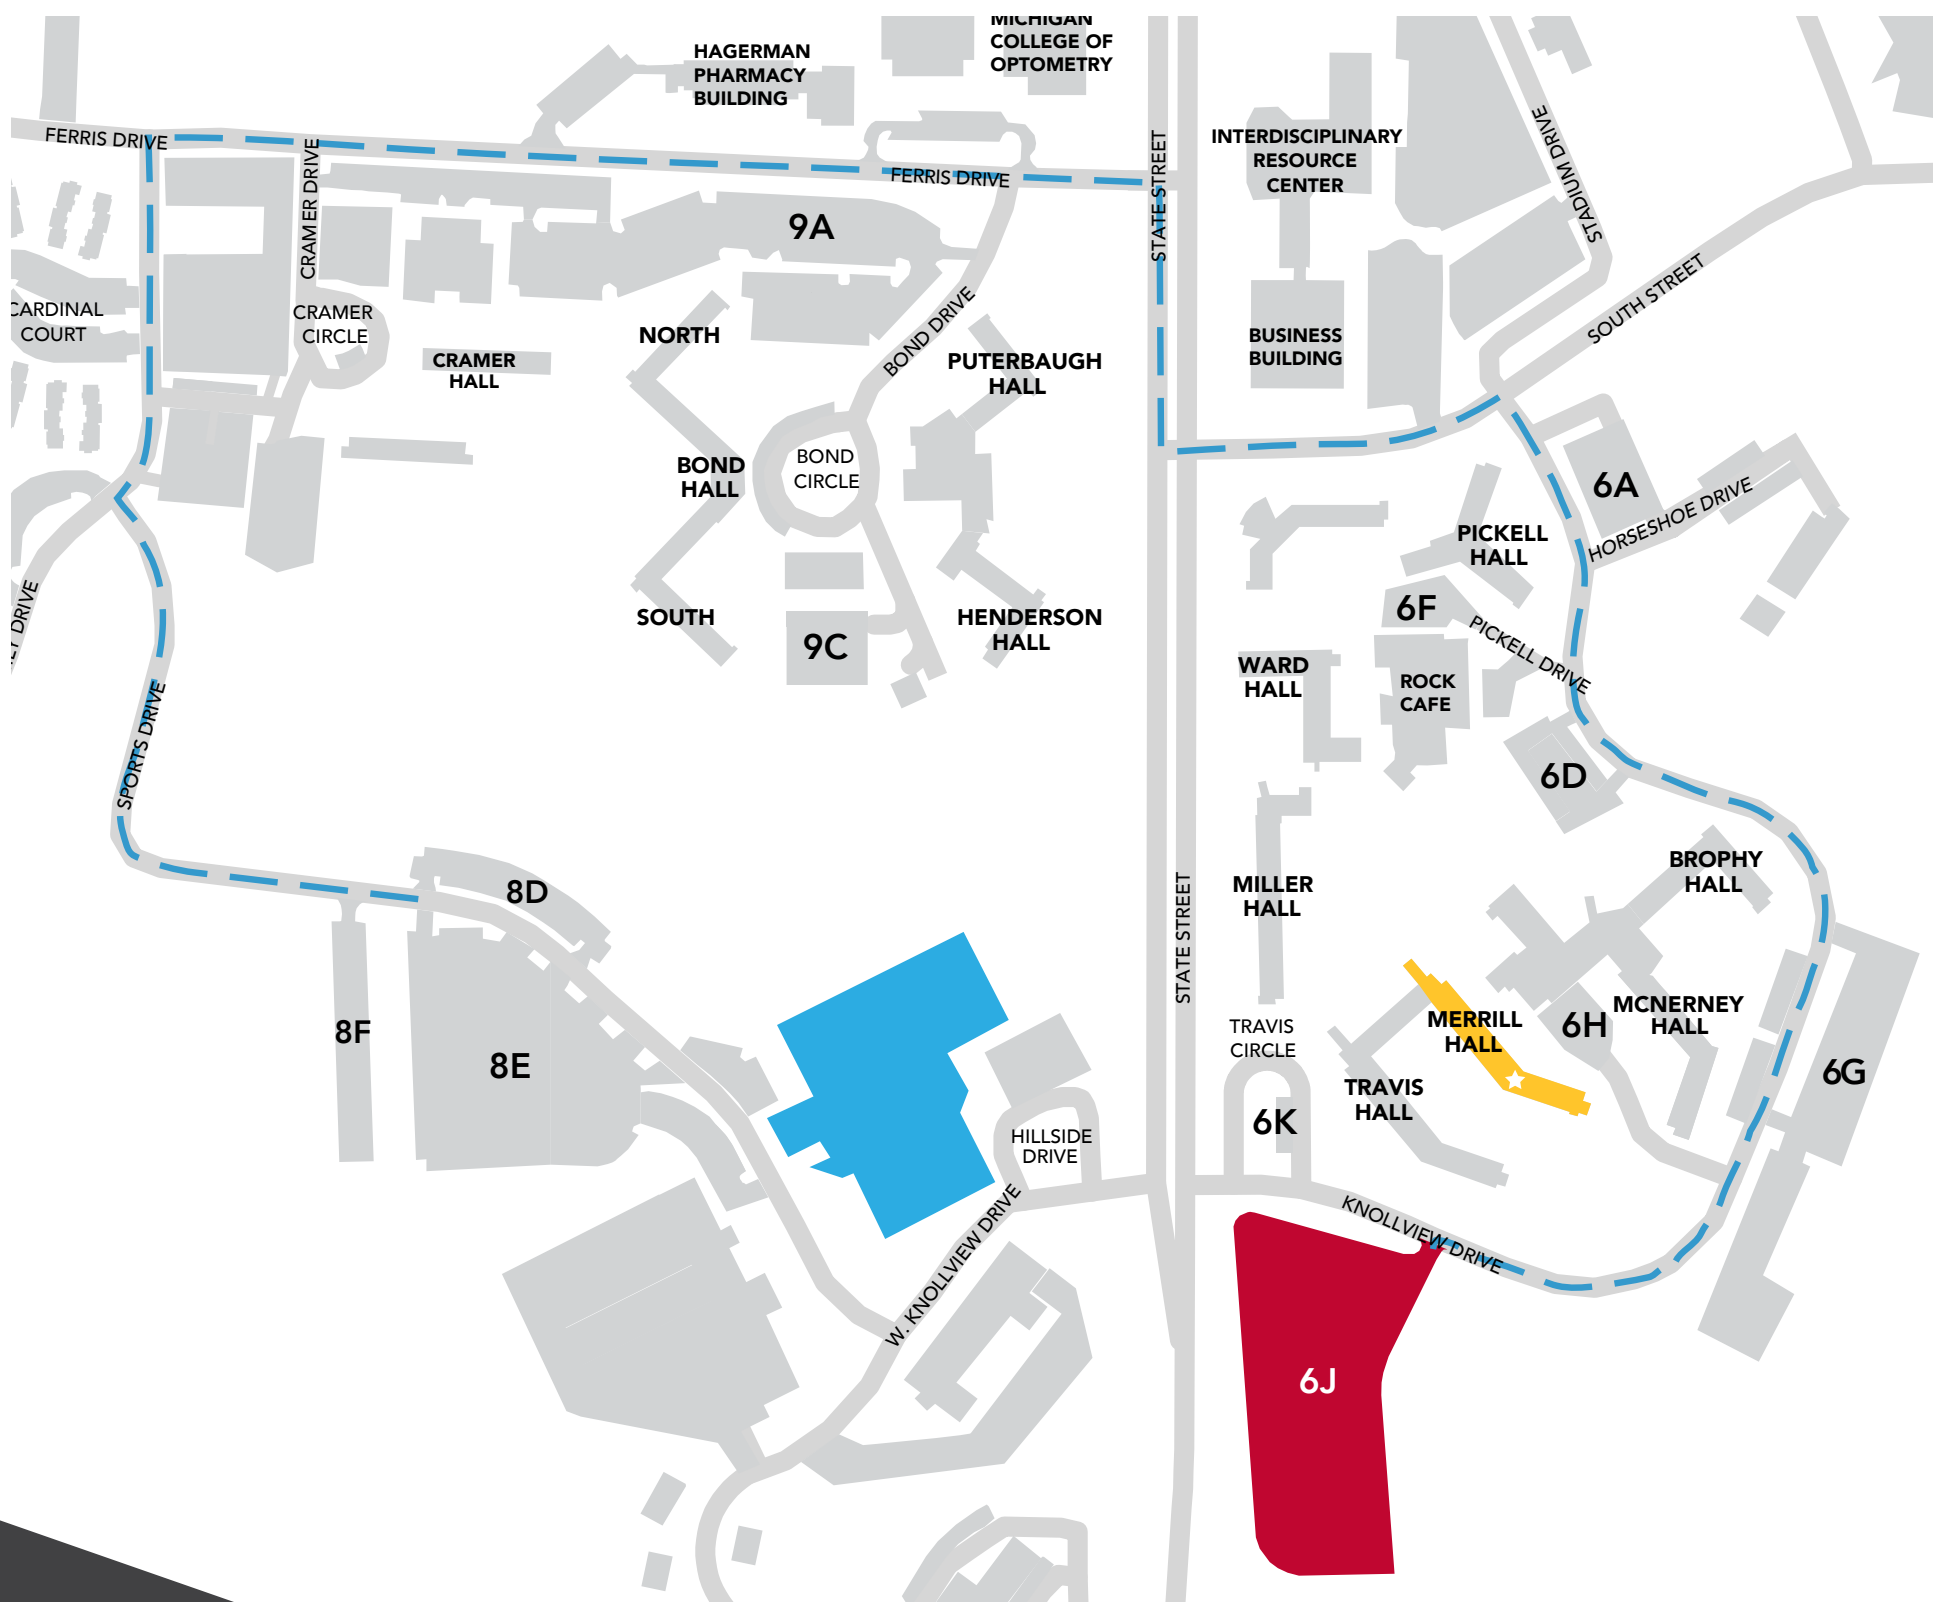

# MERRILL HALL

Directions to Hall: [1520 Knollview Dr, Big Rapids, MI 49307](#)

- Turn left out of Lot 8E onto Sports Drive
- Head West on Sports Drive
- Turn right onto Family Drive
- Turn right onto Ferris Drive
- Turn right onto State Street
- Turn Left onto South Street
- Turn right onto Knollview Drive
- Lot 6J will be located on your left