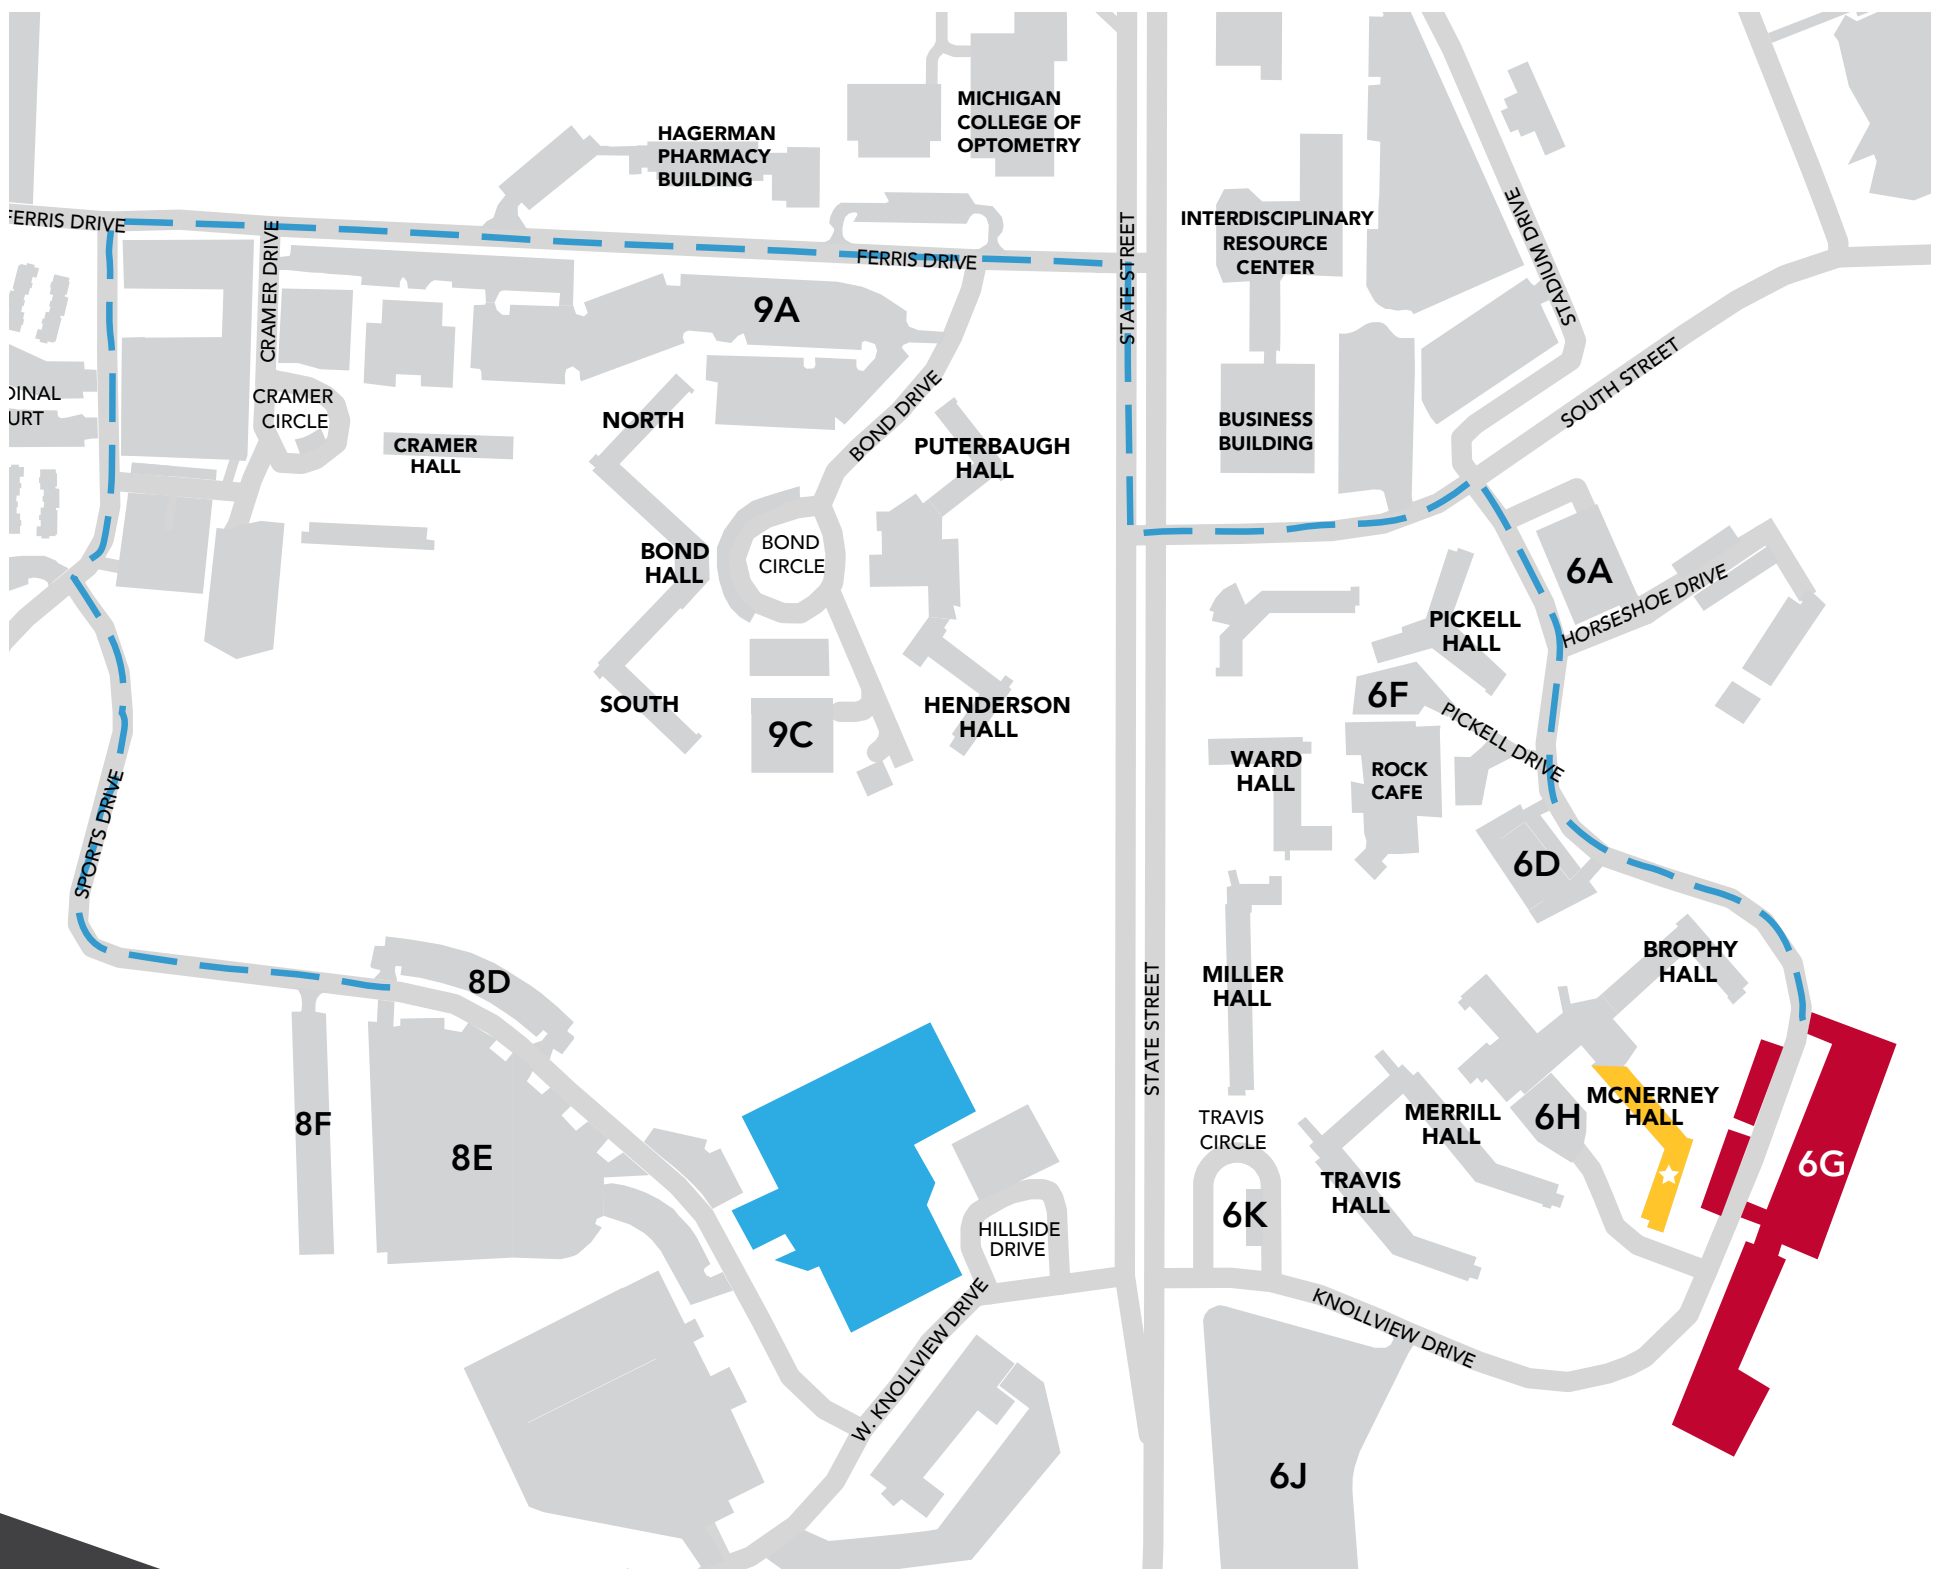

FERRIS STATE UNIVERSITY

MOVE IN DAY DIRECTIONS

Welcome home.

Your home away from home

#FerrisMoveIn

MCNERNEY HALL

Directions to Hall: [1504 Knollview Dr, Big Rapids, MI 49307](#)

- Turn left out of Lot 8E onto Sports Drive
- Head West on Sports Drive
- Turn right onto Family Drive
- Turn right onto Ferris Drive
- Turn right onto State Street
- Turn Left onto South Street
- Turn right onto Knollview Drive
- Lot 6G will be located on your left

- (231) 591-6948
MCNERNEY HALL
- (231) 591-3745
HOUSING OFFICE
- FERRIS.EDU/HOUSING
- FERRISHOUSING

- Sports Complex
- Parking Lot
- Residence Hall
- Instructions