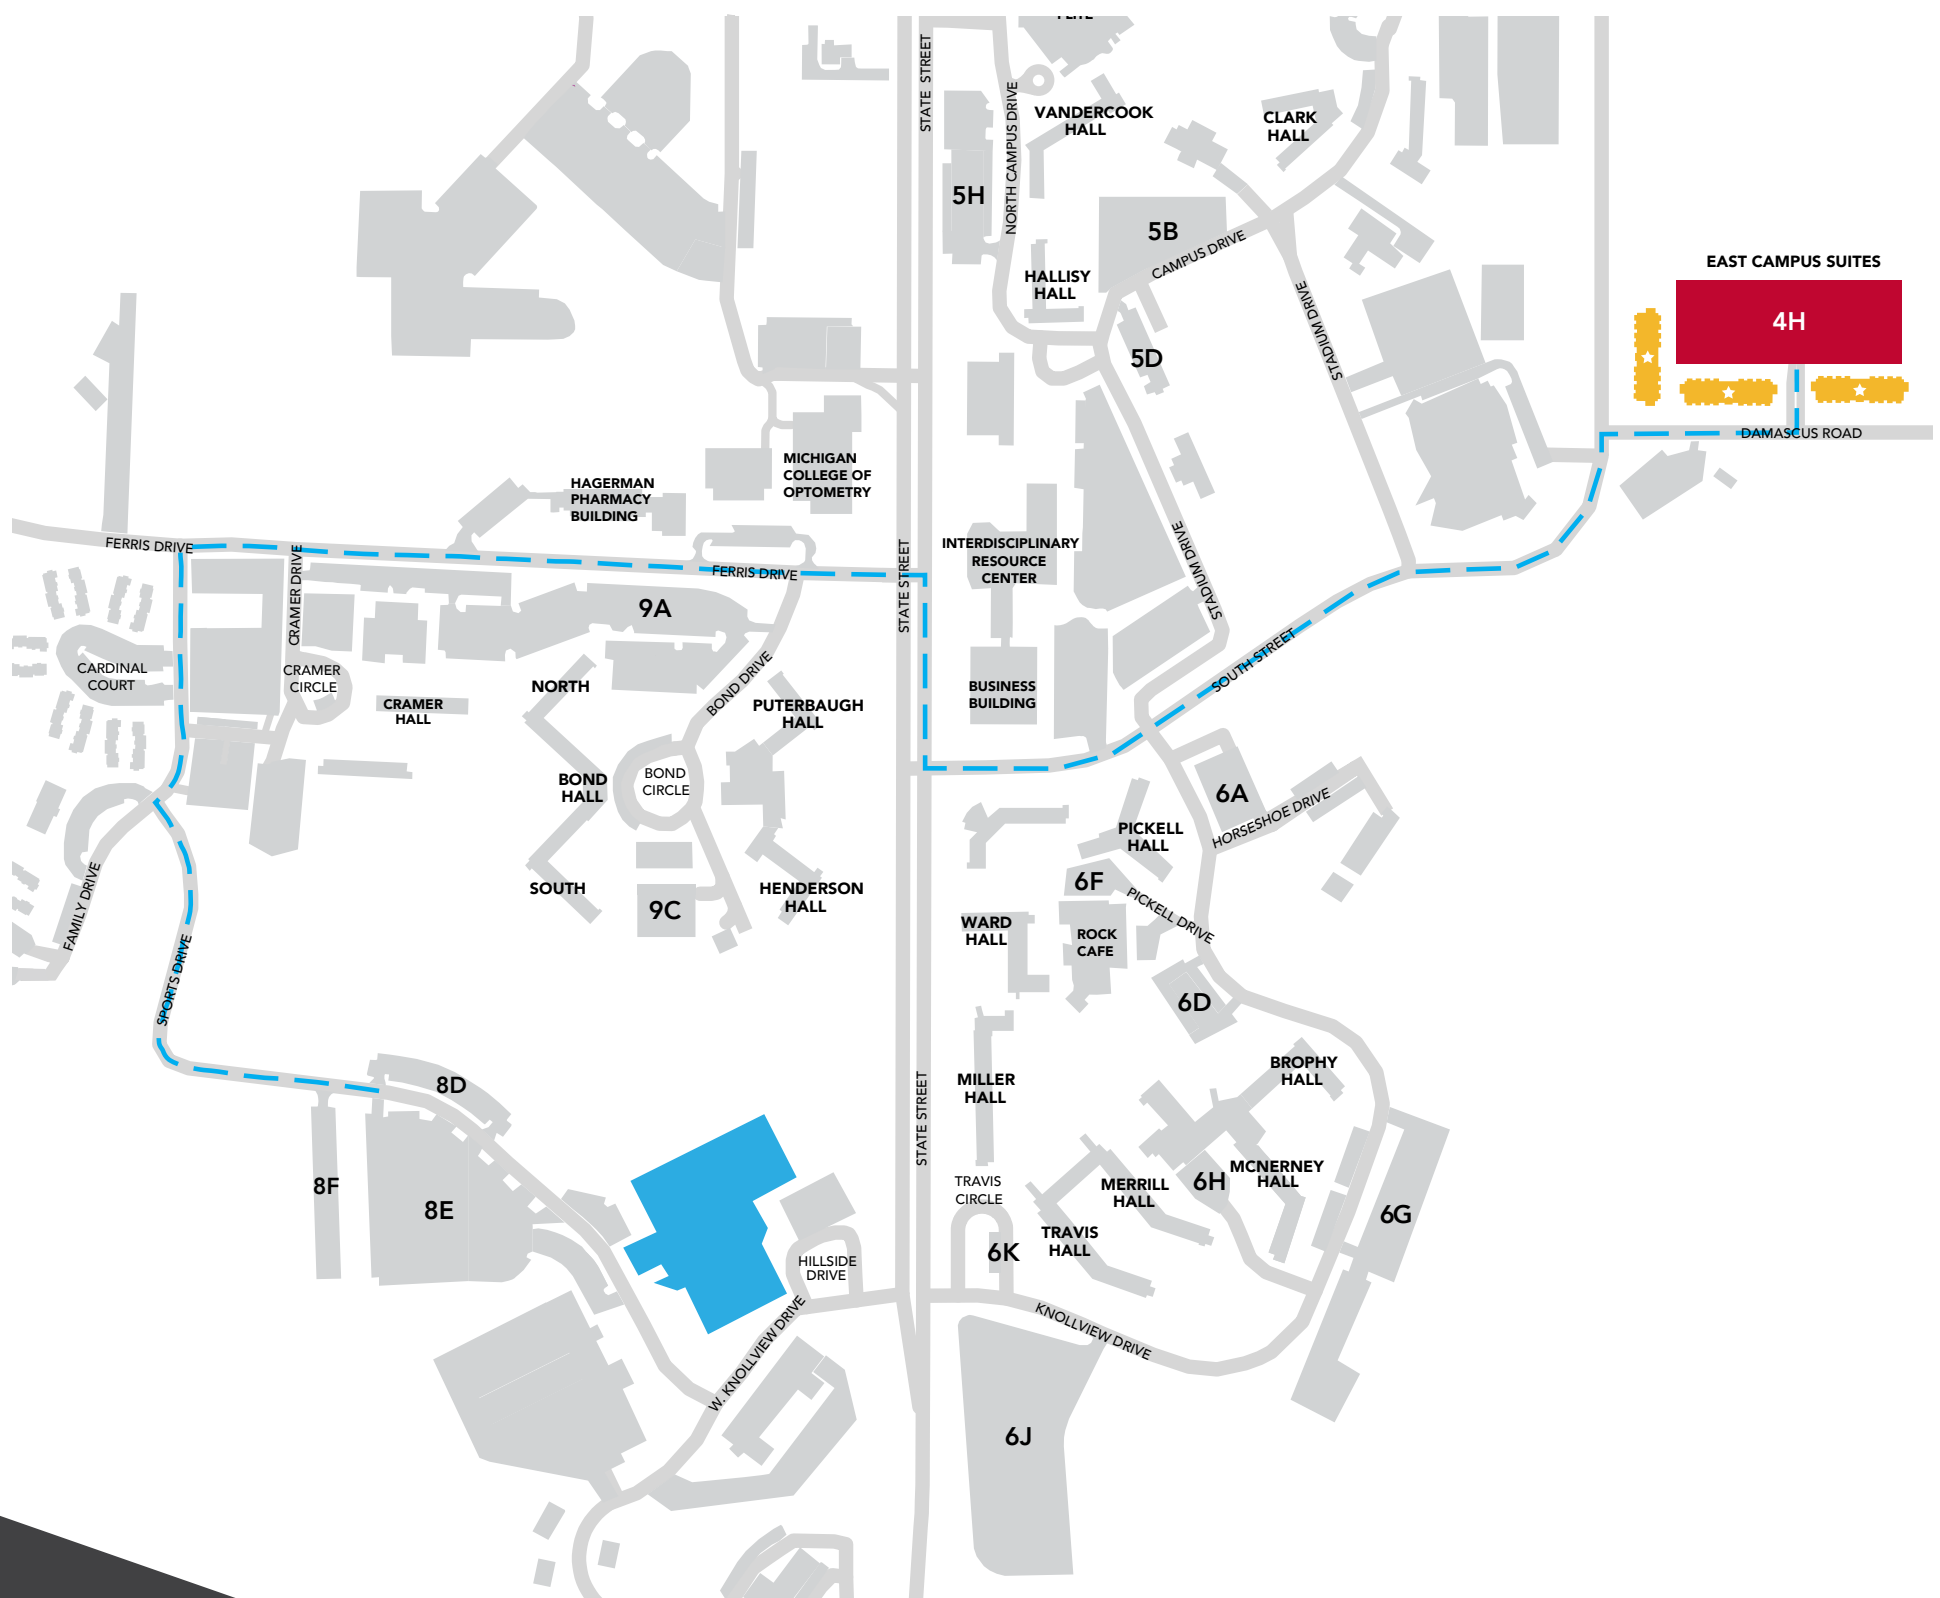

EAST CAMPUS SUITES

Directions to Hall: [507 Damascus Rd, Big Rapids, MI 49307](#)

- Turn left out of Lot 8E onto Sports Drive
- Head West on Sports Drive
- Turn right onto Family Drive
- Turn right onto Ferris Drive
- Turn right onto State Street
- Turn Left onto South Street
- Turn right onto Damascus Road
- Lot 4H will be located on your left