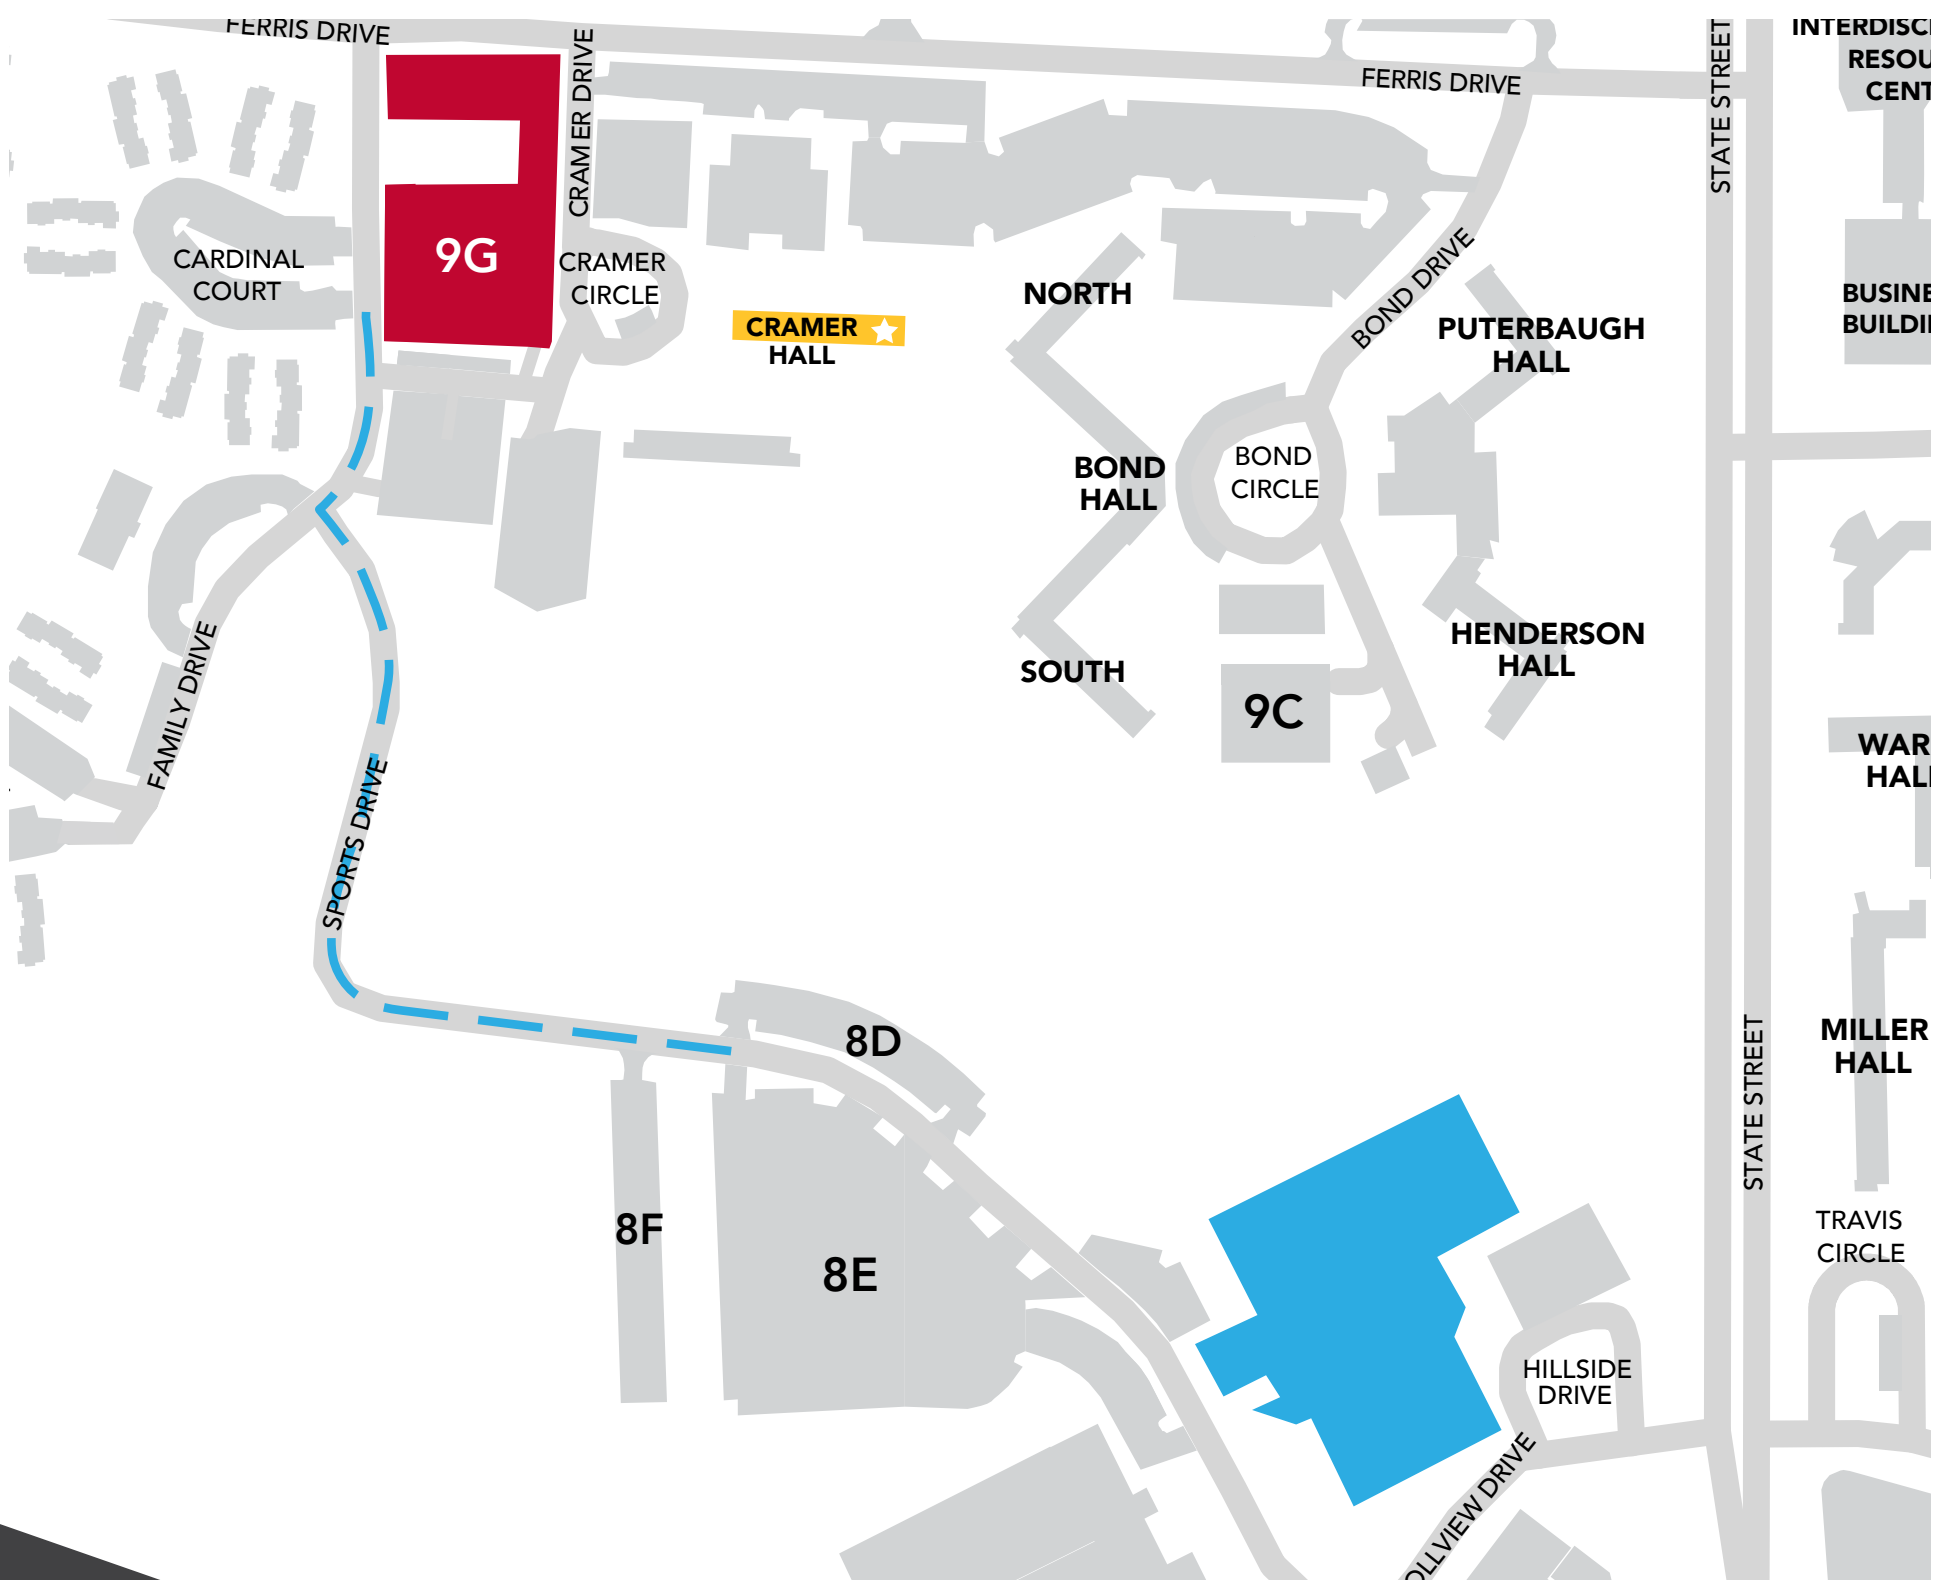

# CRAMER HALL

Directions to Hall: [1325 Cramer Cir, Big Rapids, MI 49307](#)

- Turn left out of Lot 8E onto Sports Drive
- Head West on Sports Drive
- Turn right onto Family Drive
- Lot 9G will be located on your right