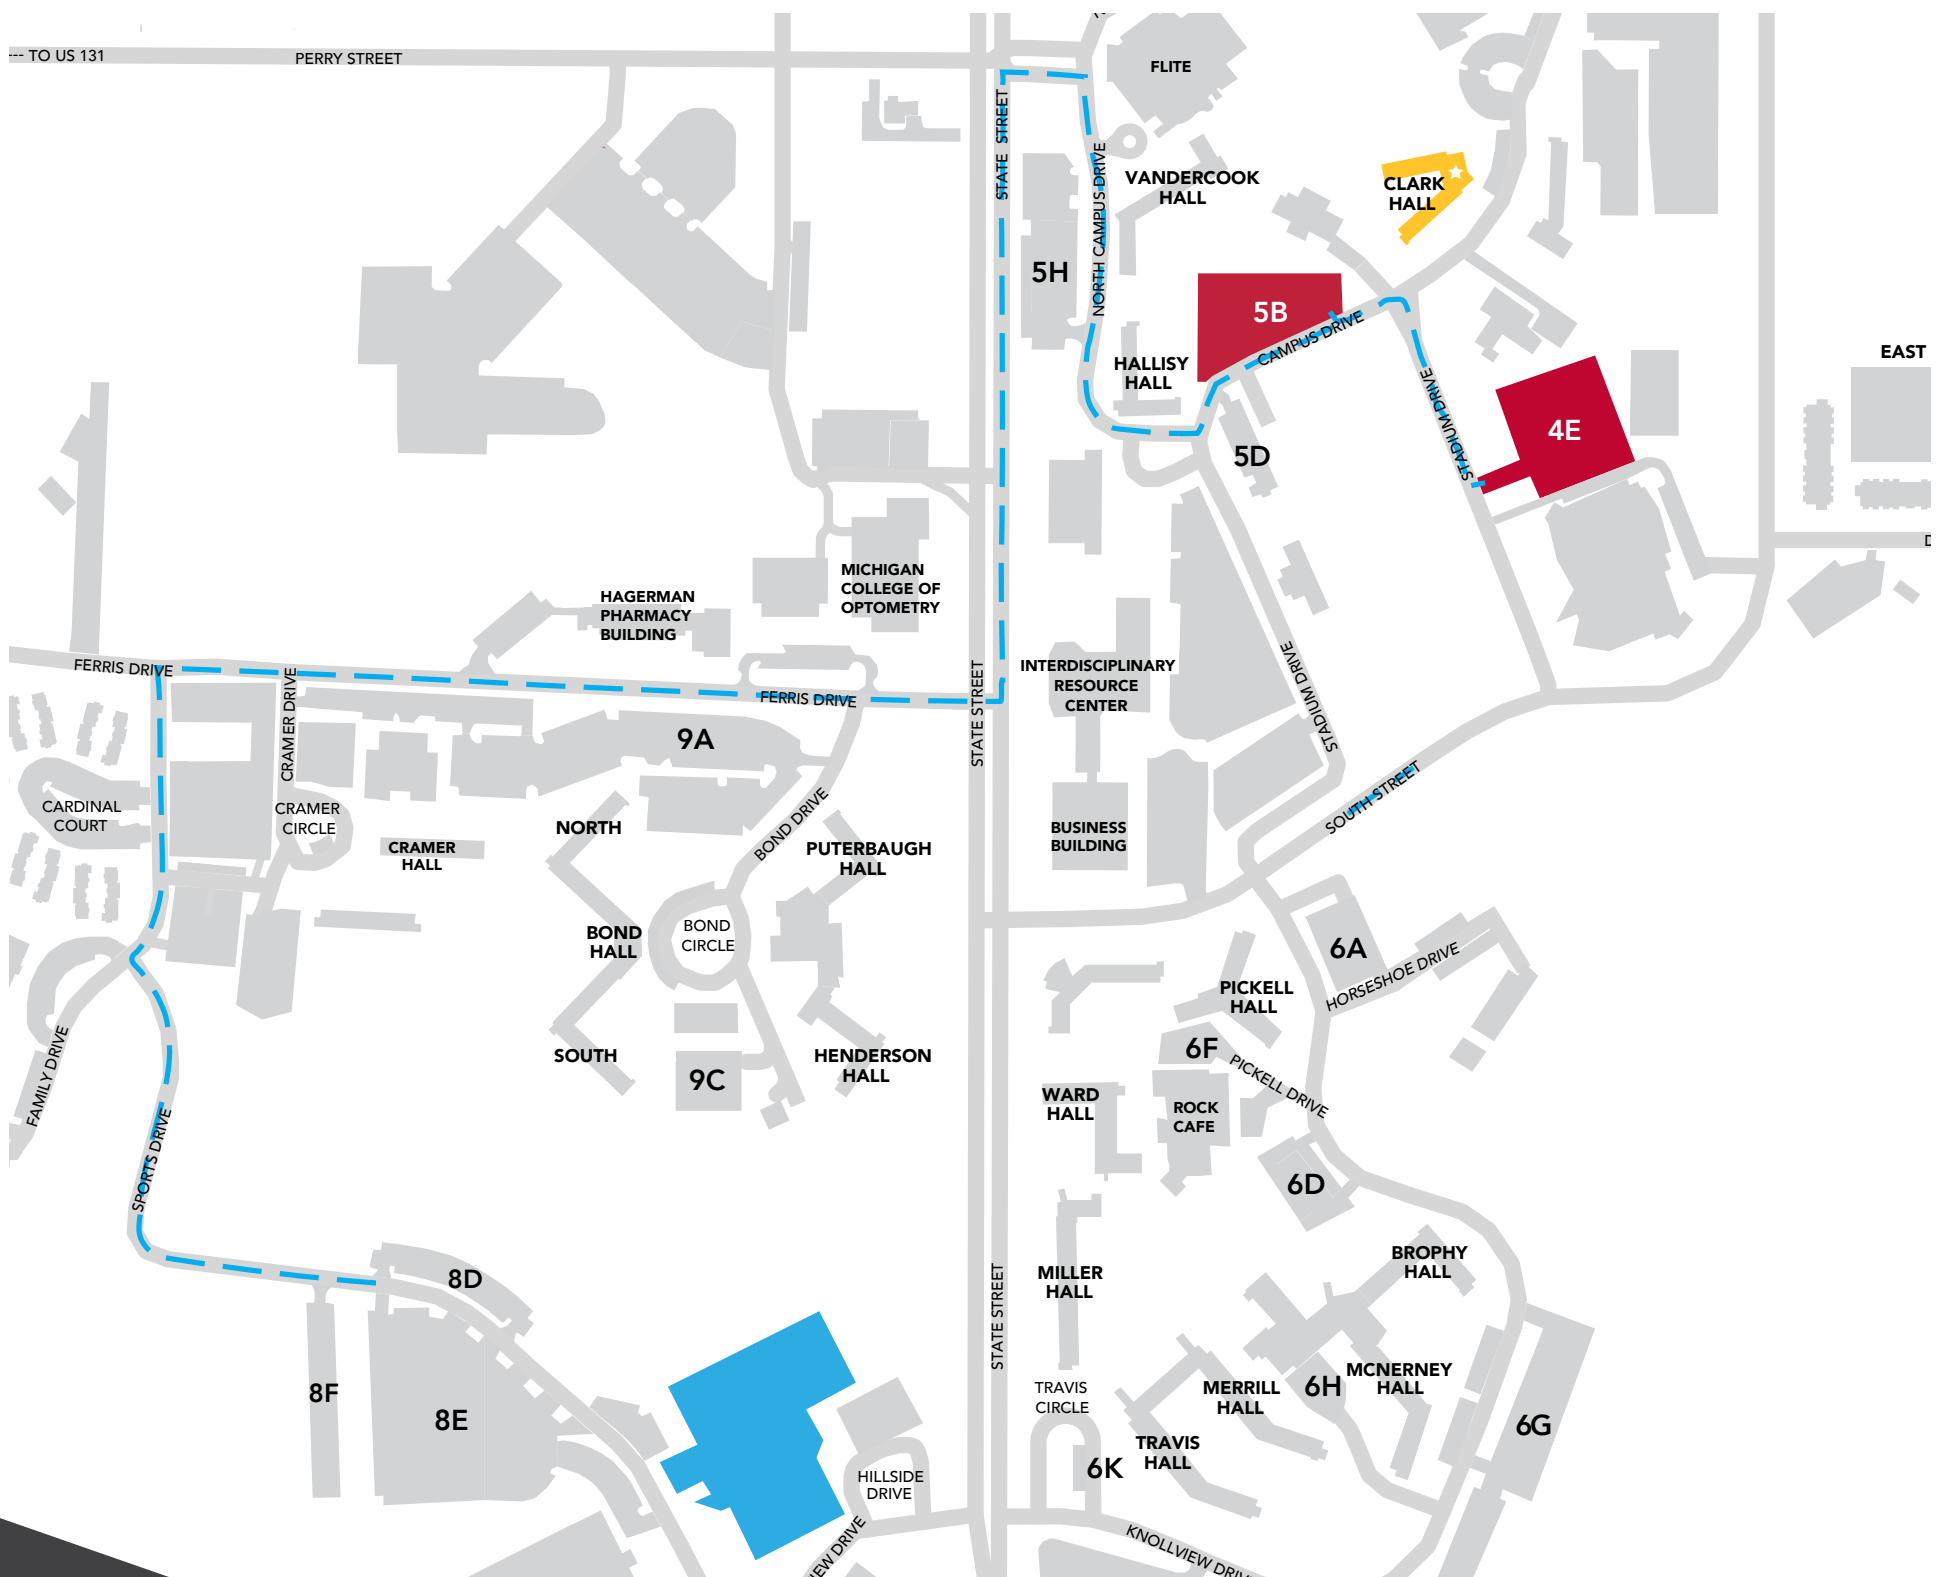

CLARK HALL

Directions to Hall: [1002 Campus Dr, Big Rapids, MI 49307](#)

- Turn left out of Lot 8E onto Sports Drive
- Head West on Sports Drive
- Turn right onto Family Drive
- Turn right onto Ferris Drive
- Turn left onto State Street
- Turn right onto Campus Drive
- Turn right onto North Campus Drive
- Head South on North Campus Drive
- Turn left onto Campus Drive
- Lot 5B will be located on your left
- Turn right onto Stadium Drive
- Lot 4E will be located on your left