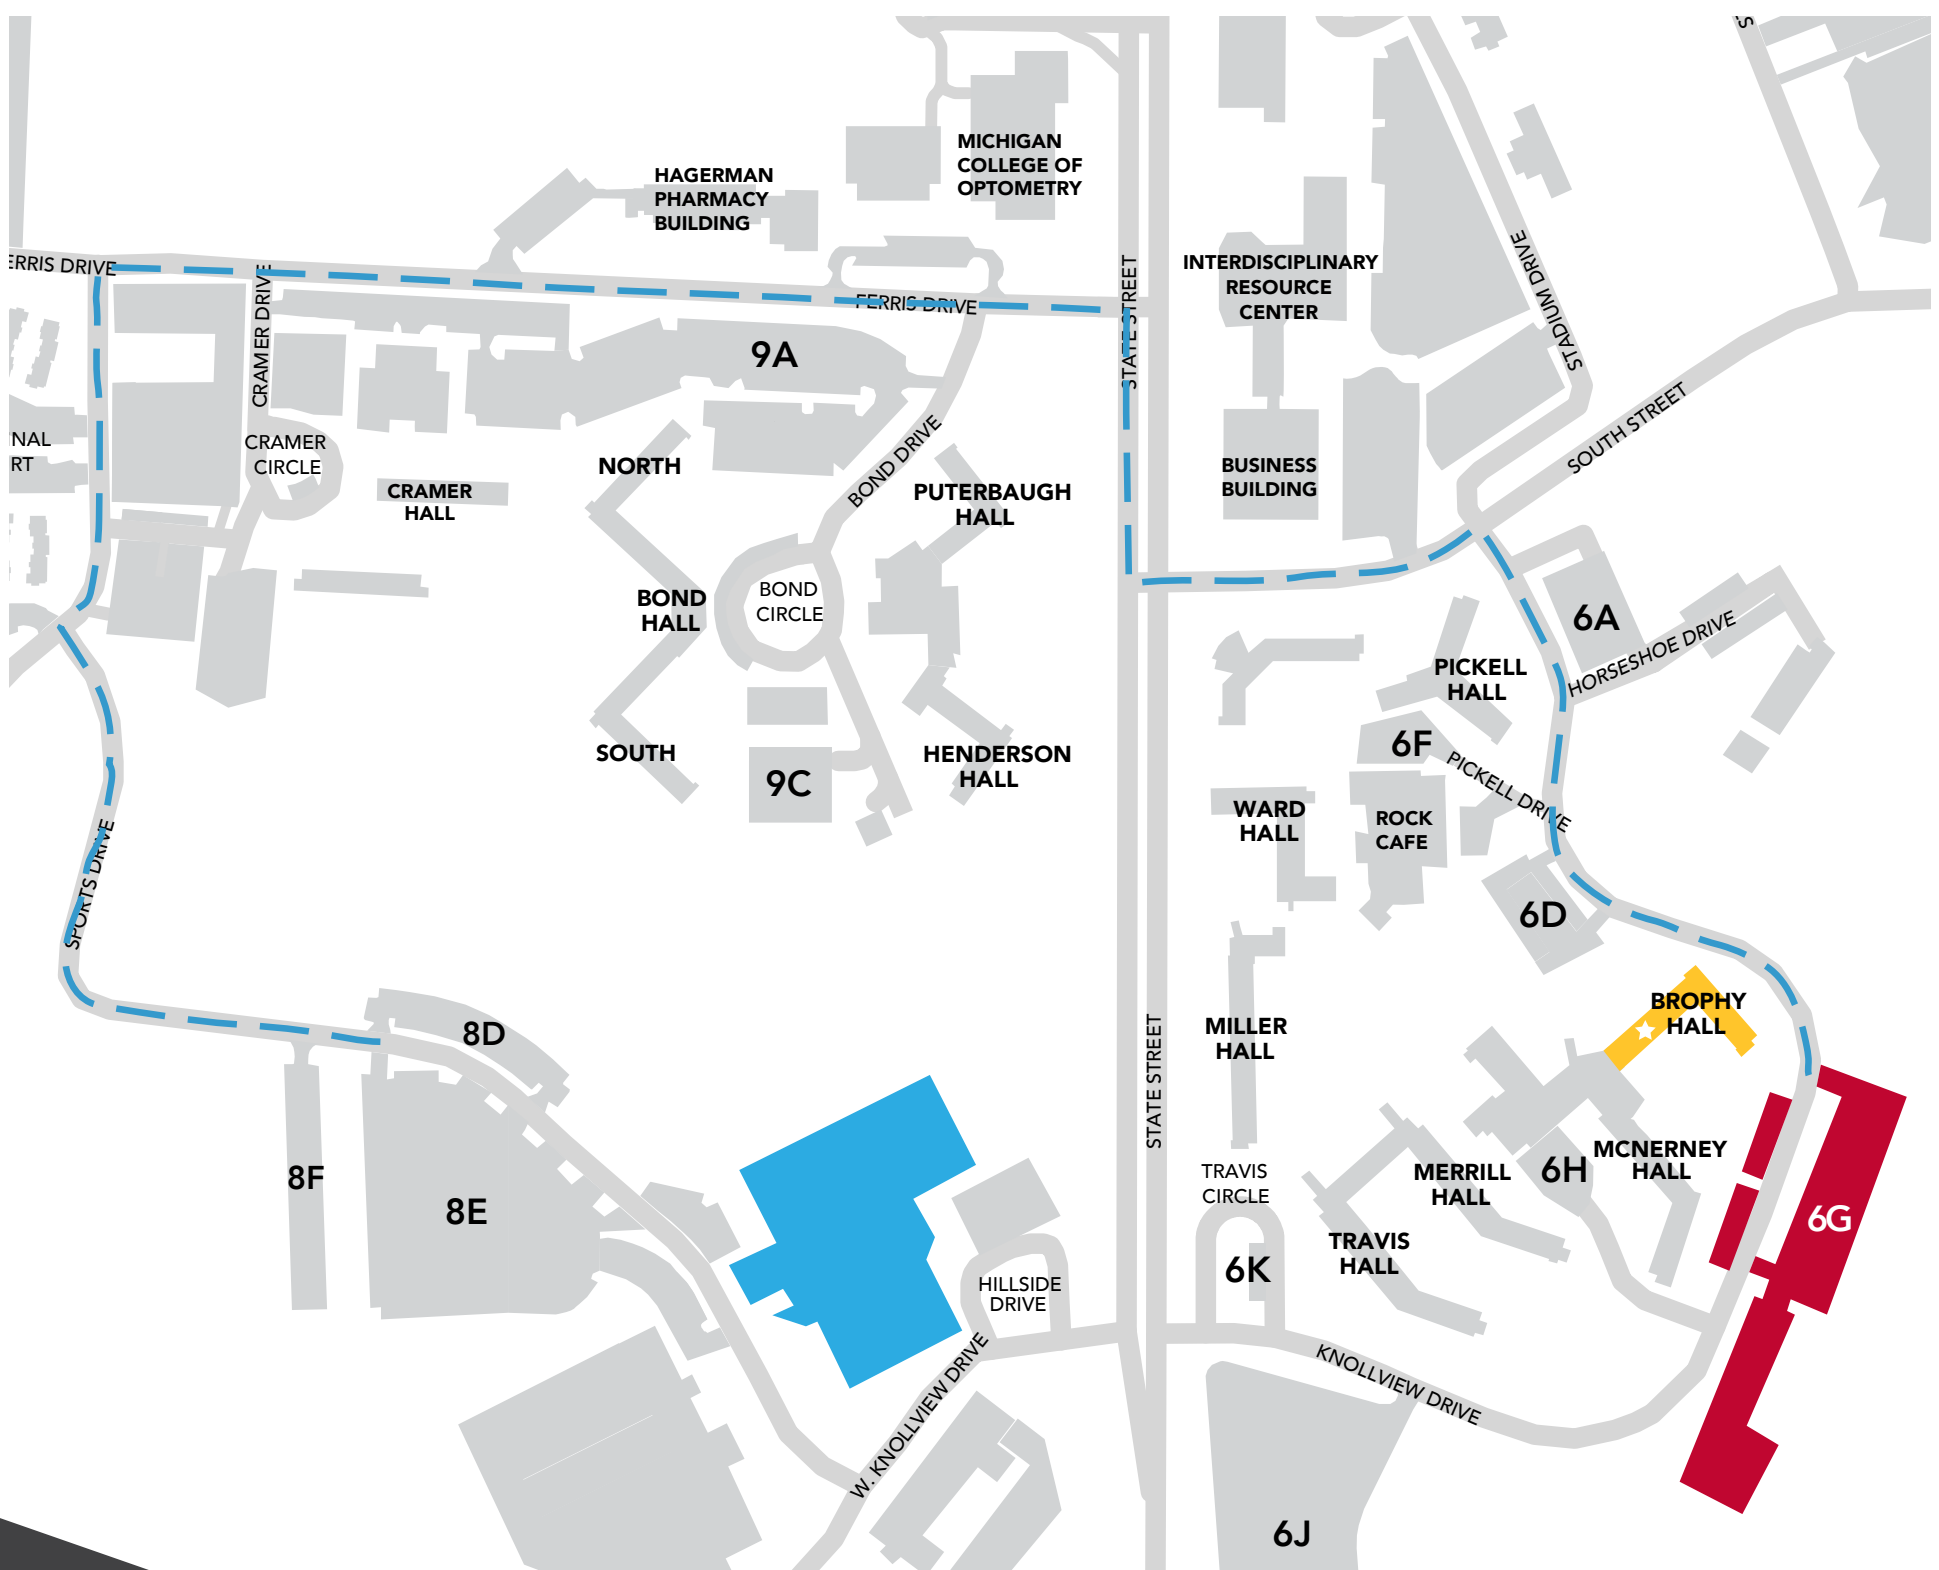

BROPHY HALL

Directions to Hall: [1502 Knollview Dr, Big Rapids, MI 49307](#)

- Turn left out of Lot 8E onto Sports Drive
- Head West on Sports Drive
- Turn right onto Family Drive
- Turn right onto Ferris Drive
- Turn right onto State Street
- Turn left onto South Street
- Turn right onto Knollview Drive
- Lot 6G will be located on your left