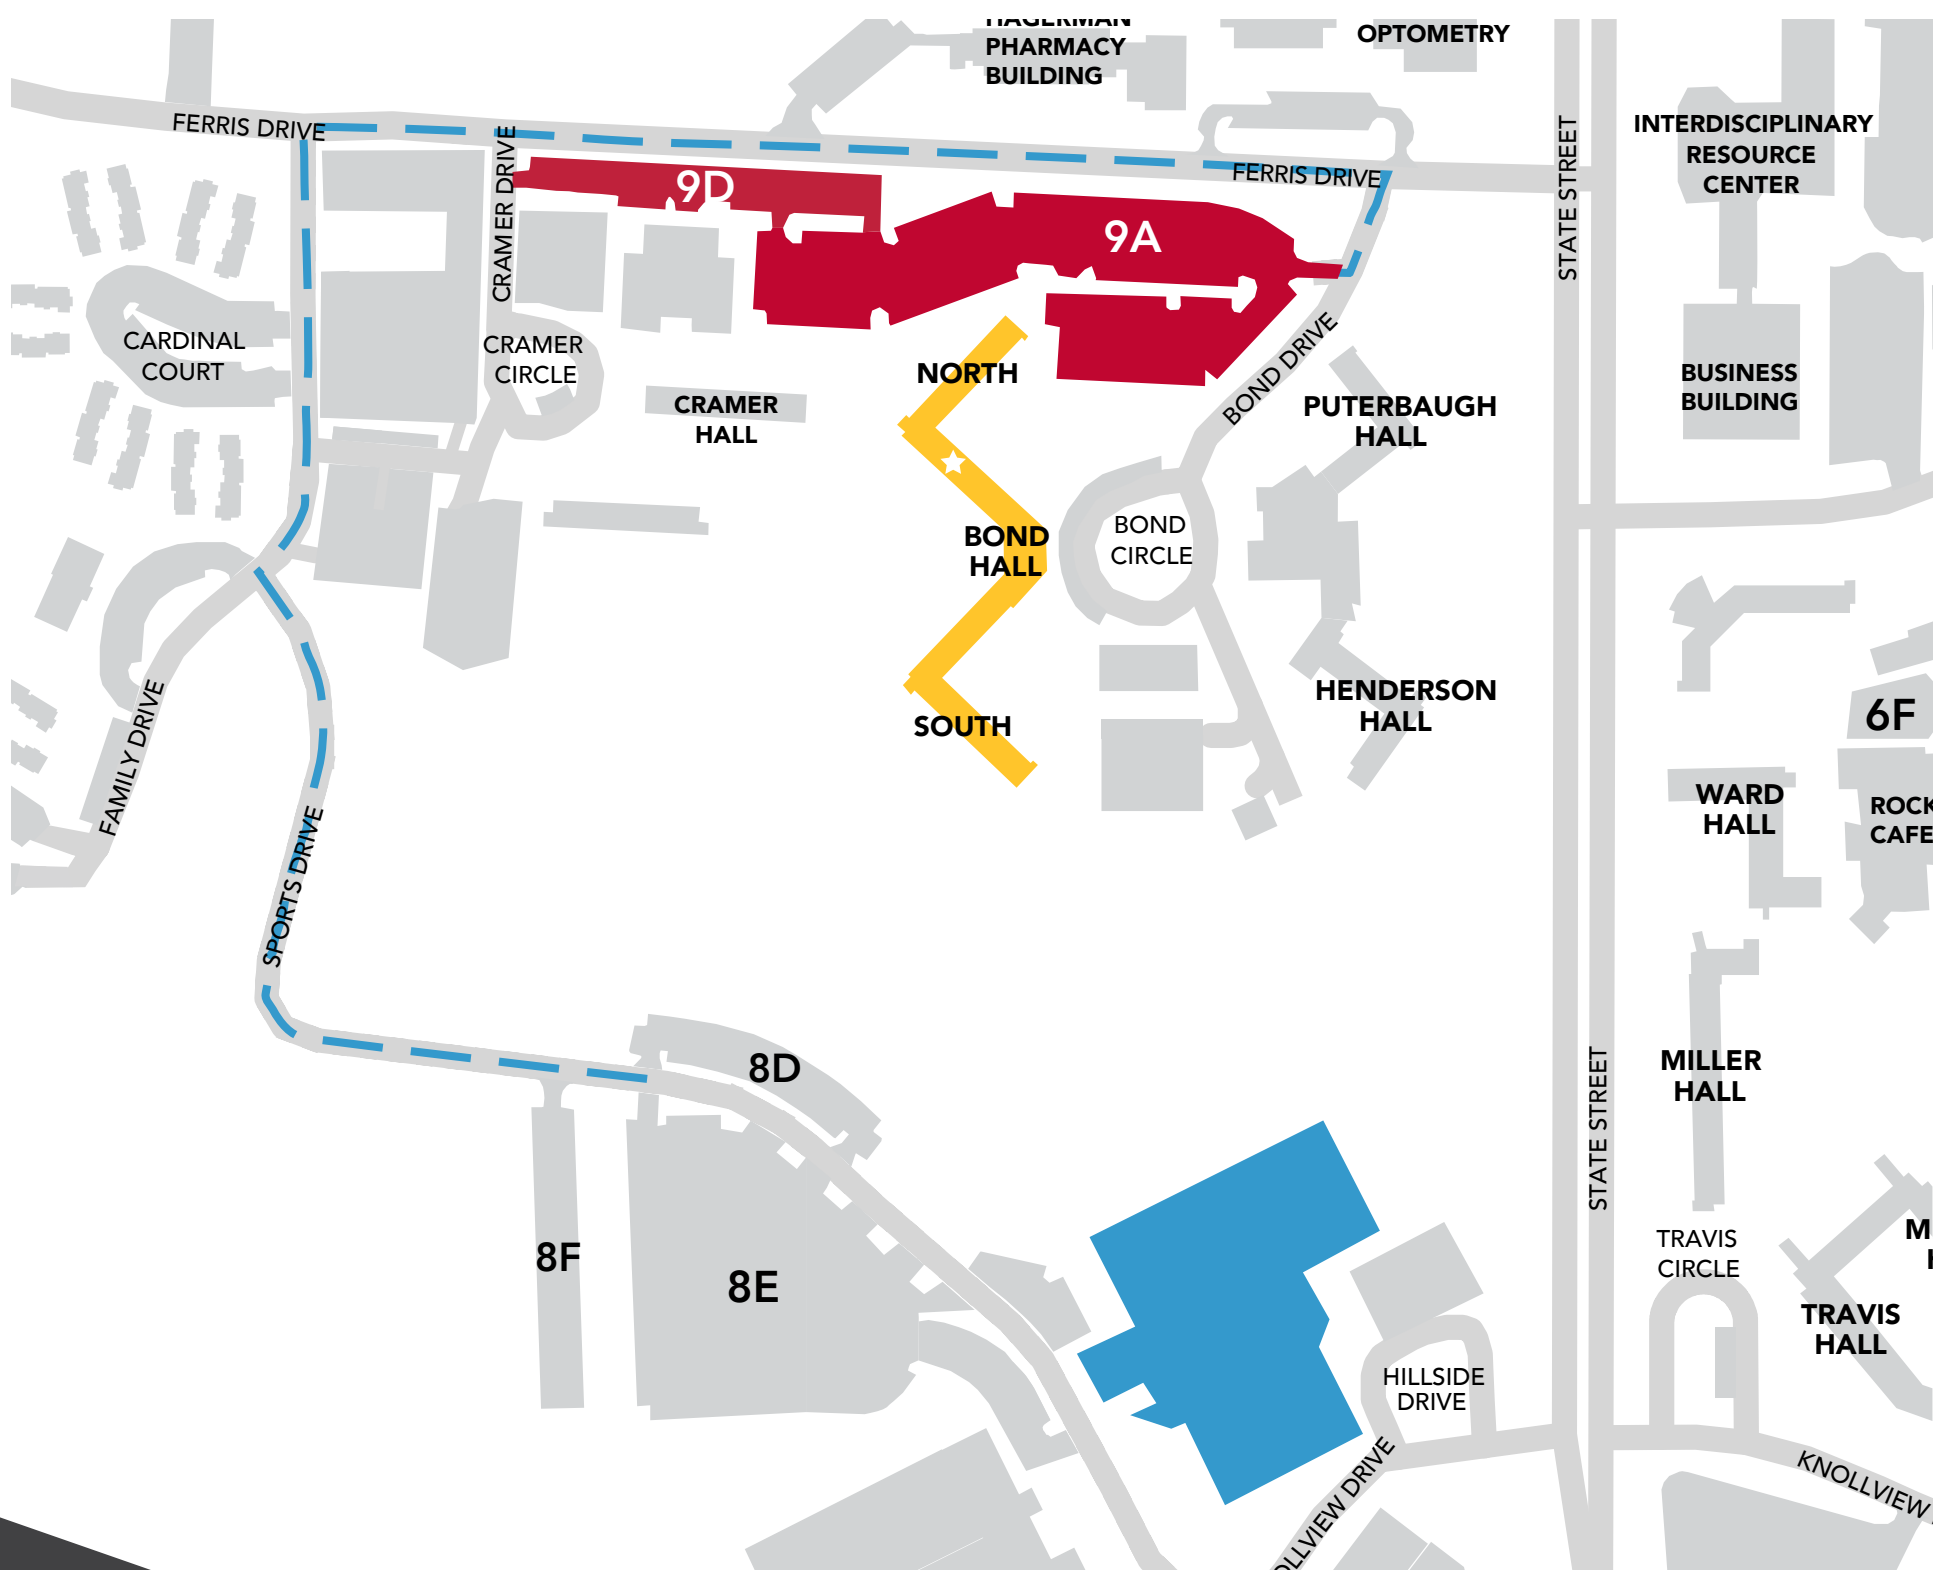

# BOND HALLS

Directions to Hall: [1400 Bond Cir, Big Rapids, MI 49307](#)

- Turn left out of Lot 8E onto Sports Drive
- Head West on Sports Drive
- Turn right onto Family Drive
- Turn right onto Ferris Drive
- Turn right onto Bond Drive
- Lot 9A & 9D will be located on your right